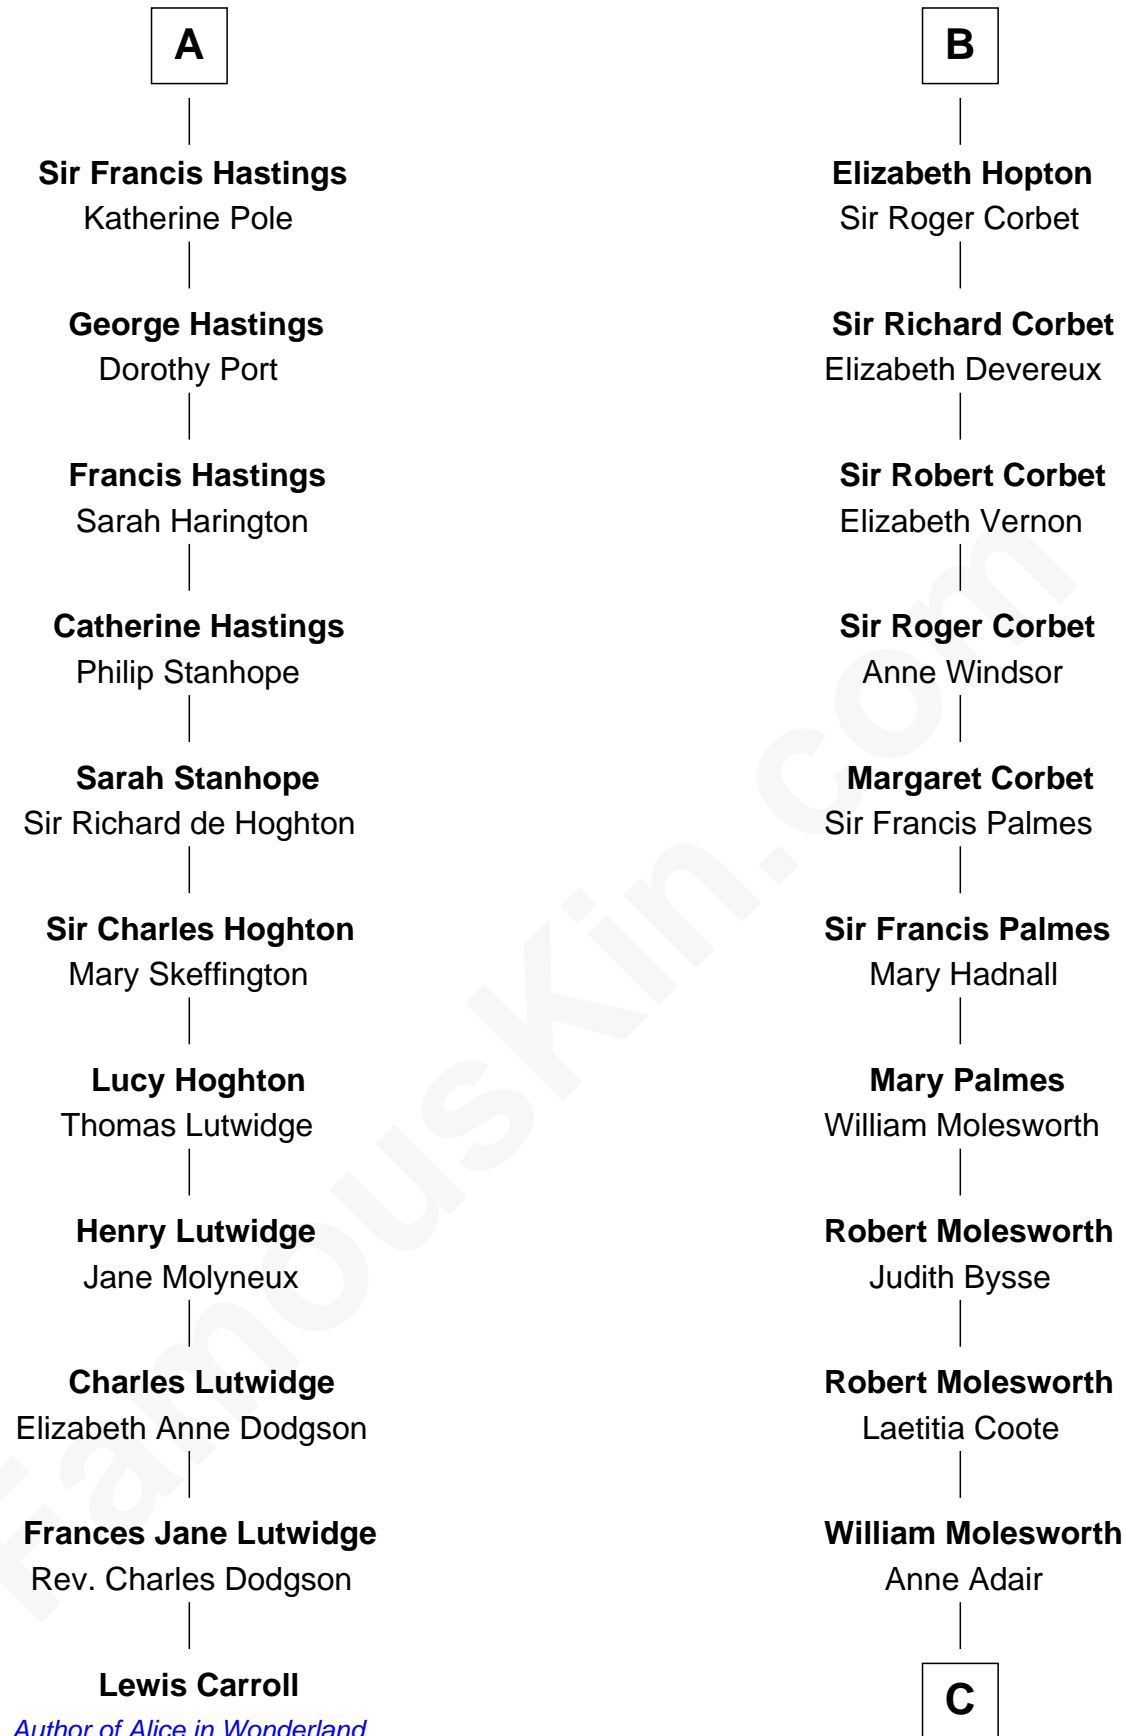

FamousKin.com

Relationship Chart of Lewis Carroll

Author of Alice in Wonderland

17th cousin 4 times removed of

Olivia De Havilland

Movie Actress

John de Botetourte

Maud FitzThomas

C

Richard Molesworth

Catherine Cobb

John Molesworth

Louise Tomkyns

Margaret Letitia Molesworth

Charles Richard De Havilland

Walter Augustus De Havilland