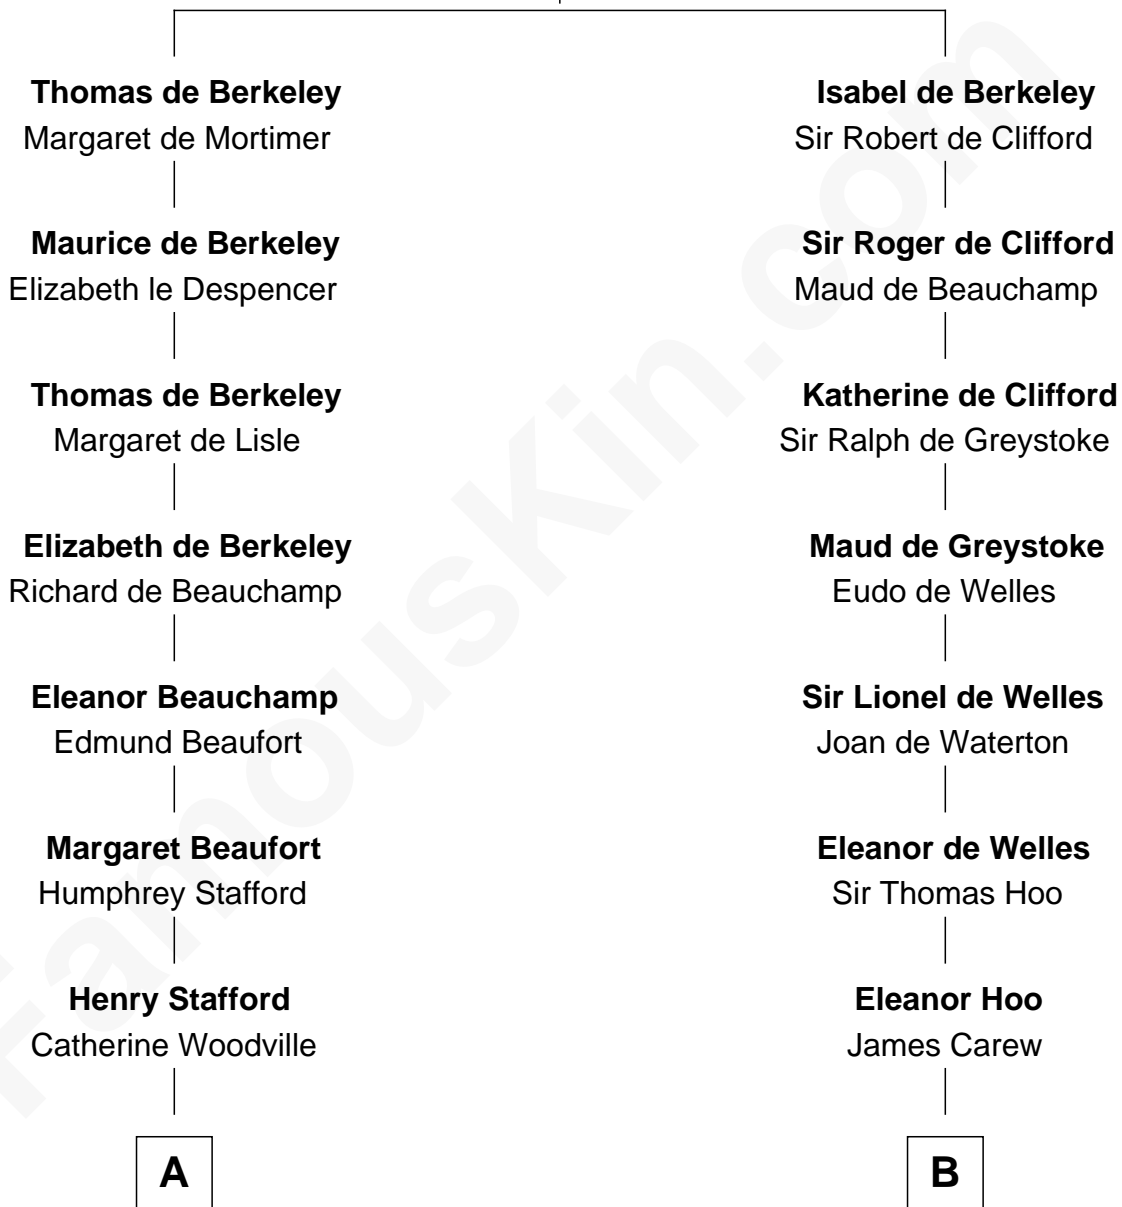

FamousKin.com

Relationship Chart of

Lewis Carroll

Author of Alice in Wonderland

18th cousin 1 time removed of

Olivia De Havilland

Movie Actress

Sir Maurice de Berkeley

Eve la Zouche

C

Frances Jane Lutwidge

Rev. Charles Dodgson

Lewis Carroll

Author of Alice in Wonderland

D

Margaret Letitia Molesworth

Charles Richard De Havilland

Walter Augustus De Havilland

Lillian Augusta Ruse

Olivia De Havilland

Movie Actress

FamousKin.com