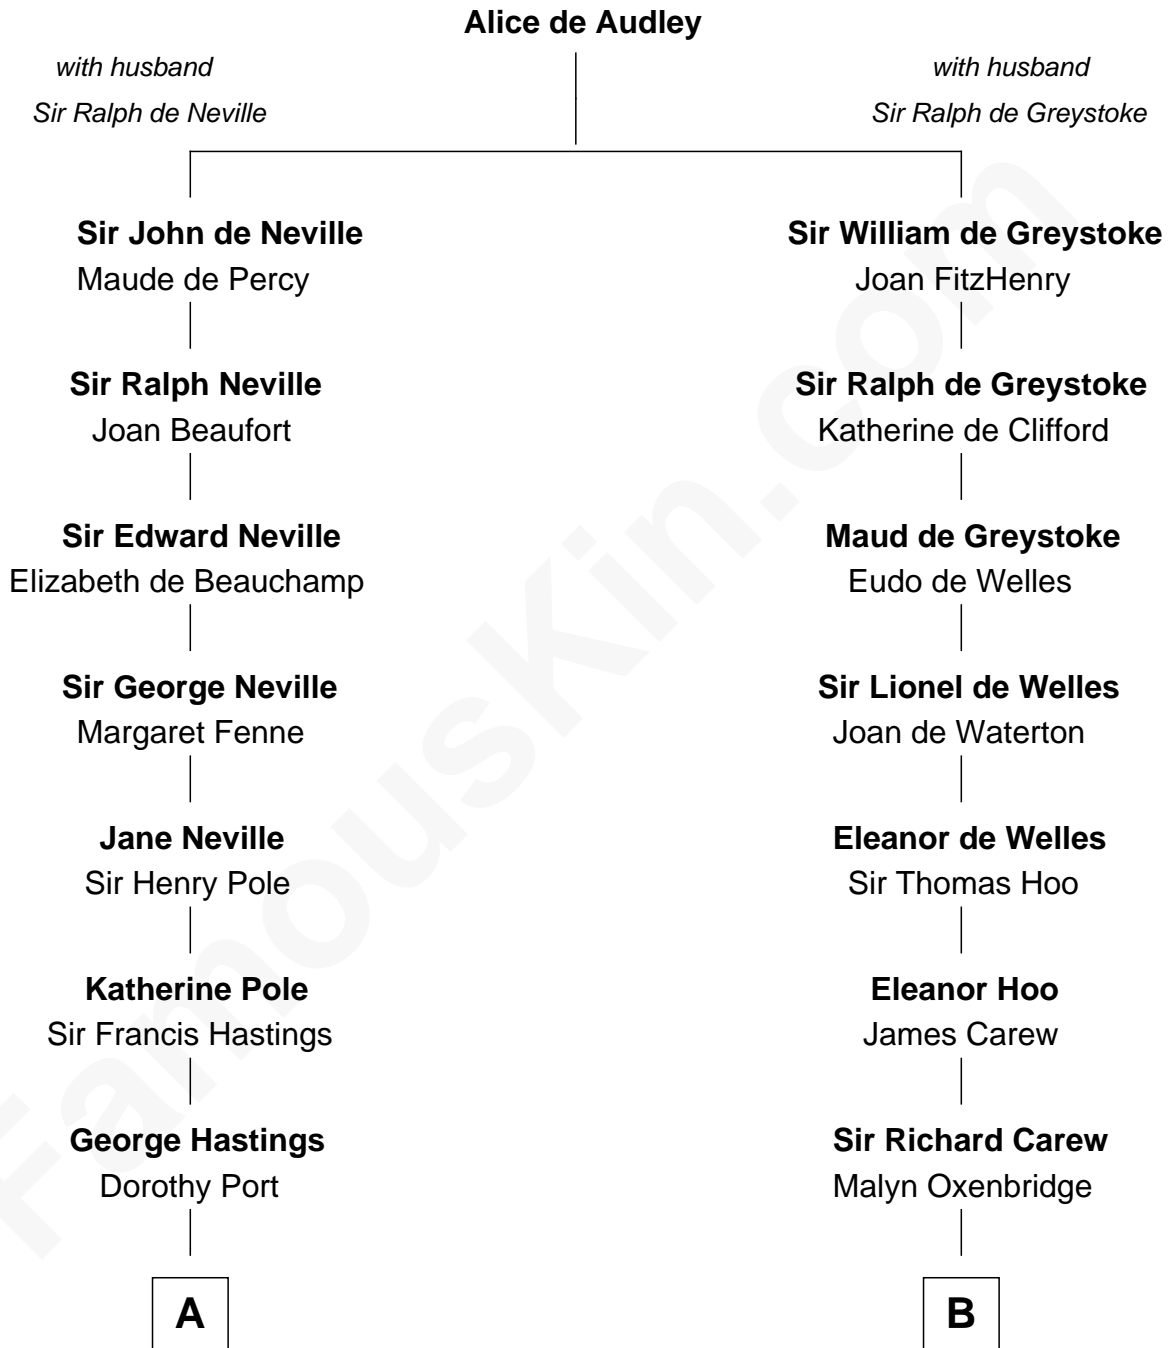

# FamousKin.com Relationship Chart of

**Lewis Carroll**

*Author of Alice in Wonderland*

15th cousin 3 times removed of

**Joan Fontaine**

*Movie Actress*

**C**

Walter Augustus De Havilland

Lillian Augusta Ruse

Joan Fontaine

*Movie Actress*

FamousKin.com