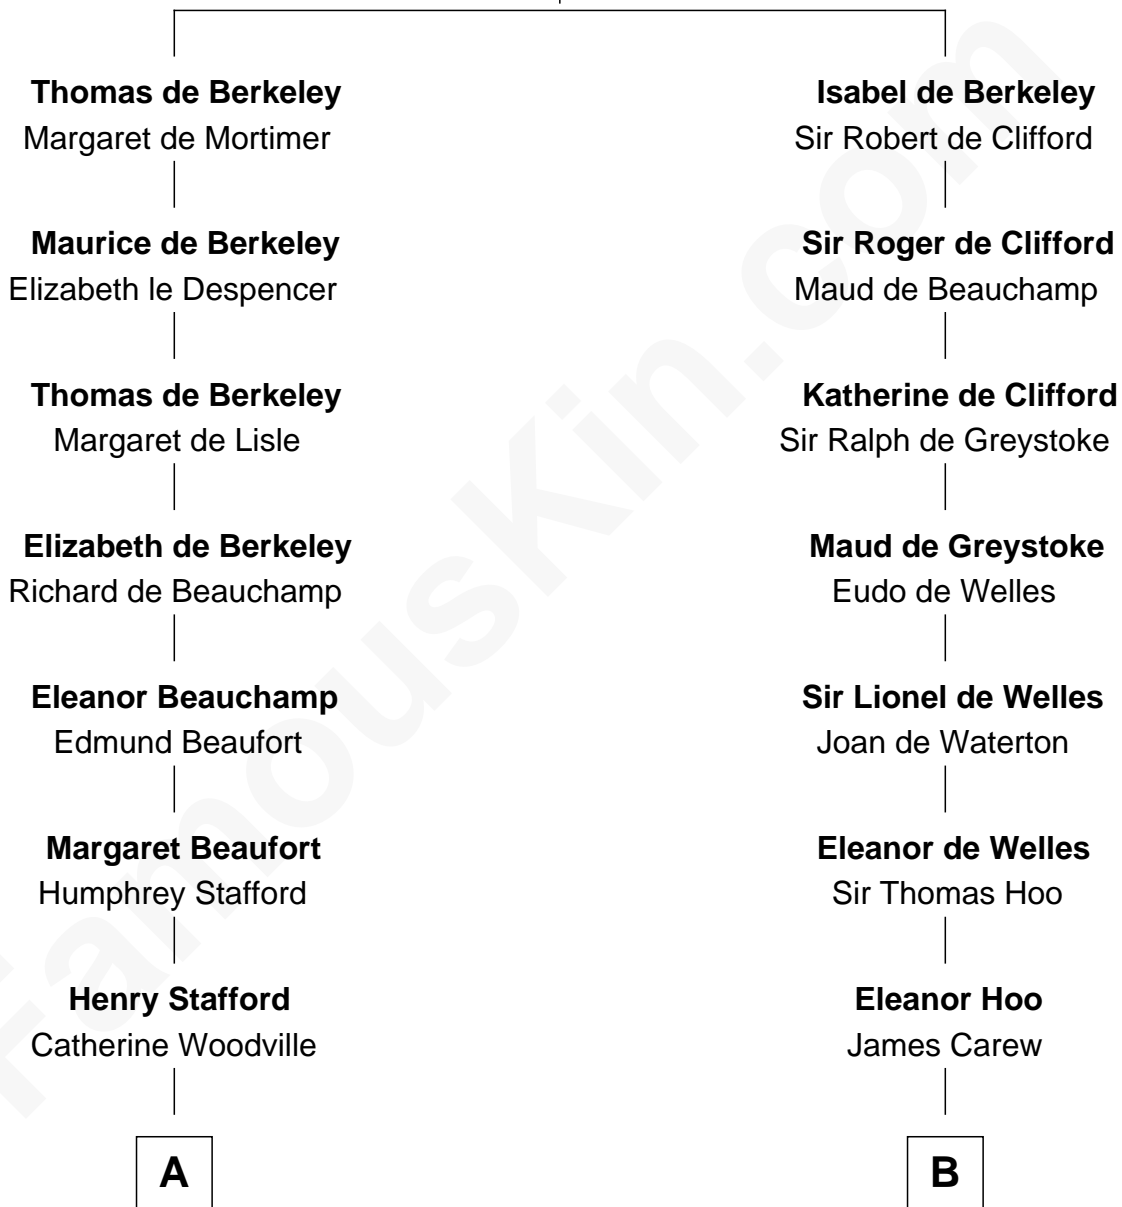

FamousKin.com Relationship Chart of

Lewis Carroll

Author of Alice in Wonderland

18th cousin 1 time removed of

Joan Fontaine

Movie Actress

Sir Maurice de Berkeley

Eve la Zouche

C

Frances Jane Lutwidge

Rev. Charles Dodgson

Lewis Carroll

Author of Alice in Wonderland

D

Margaret Letitia Molesworth

Charles Richard De Havilland

Walter Augustus De Havilland

Lillian Augusta Ruse

Joan Fontaine

Movie Actress

FamousKin.com