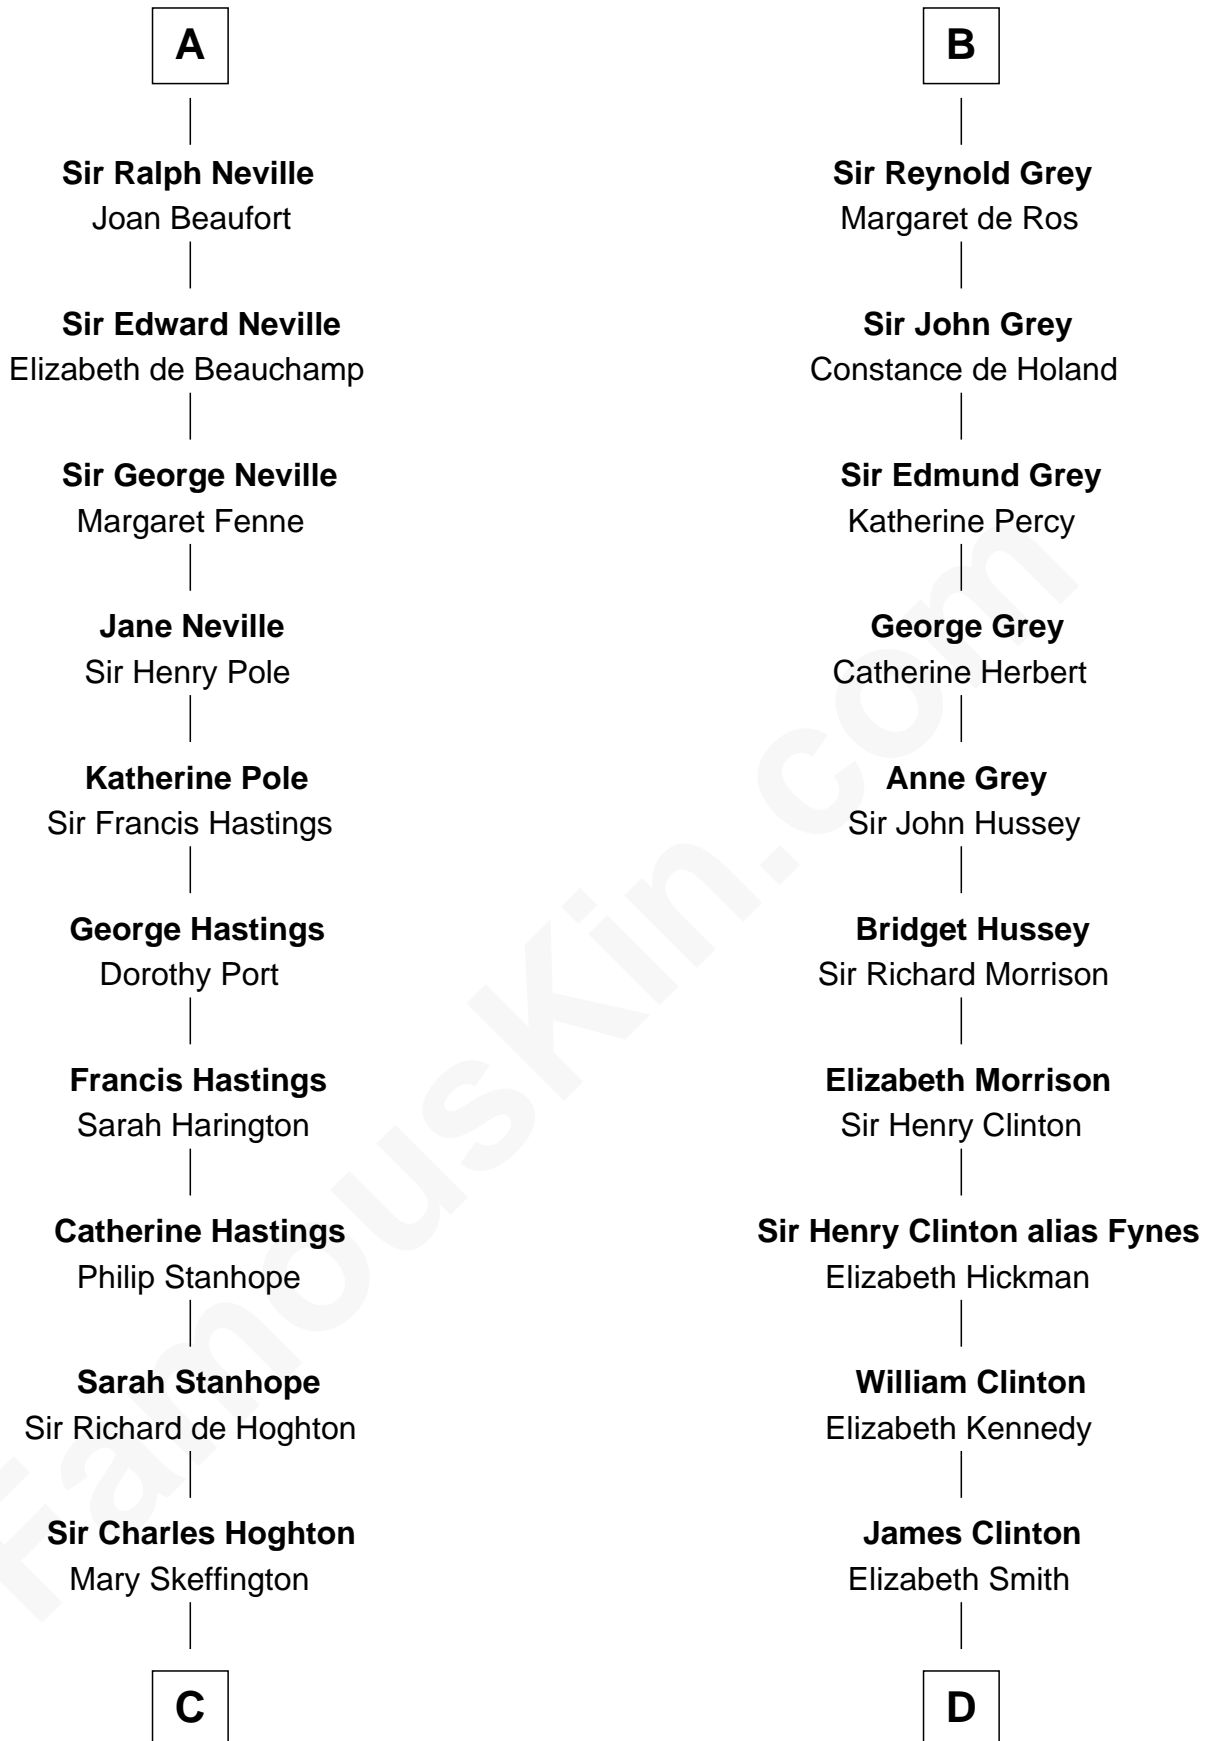

## Relationship Chart of

### Lewis Carroll

*Author of Alice in Wonderland*

18th cousin 3 times removed of

### George Clinton

*4th U.S. Vice President*

**C**

**Lucy Hoghton**  
Thomas Lutwidge

**Henry Lutwidge**  
Jane Molyneux

**Charles Lutwidge**  
Elizabeth Anne Dodgson

**Frances Jane Lutwidge**  
Rev. Charles Dodgson