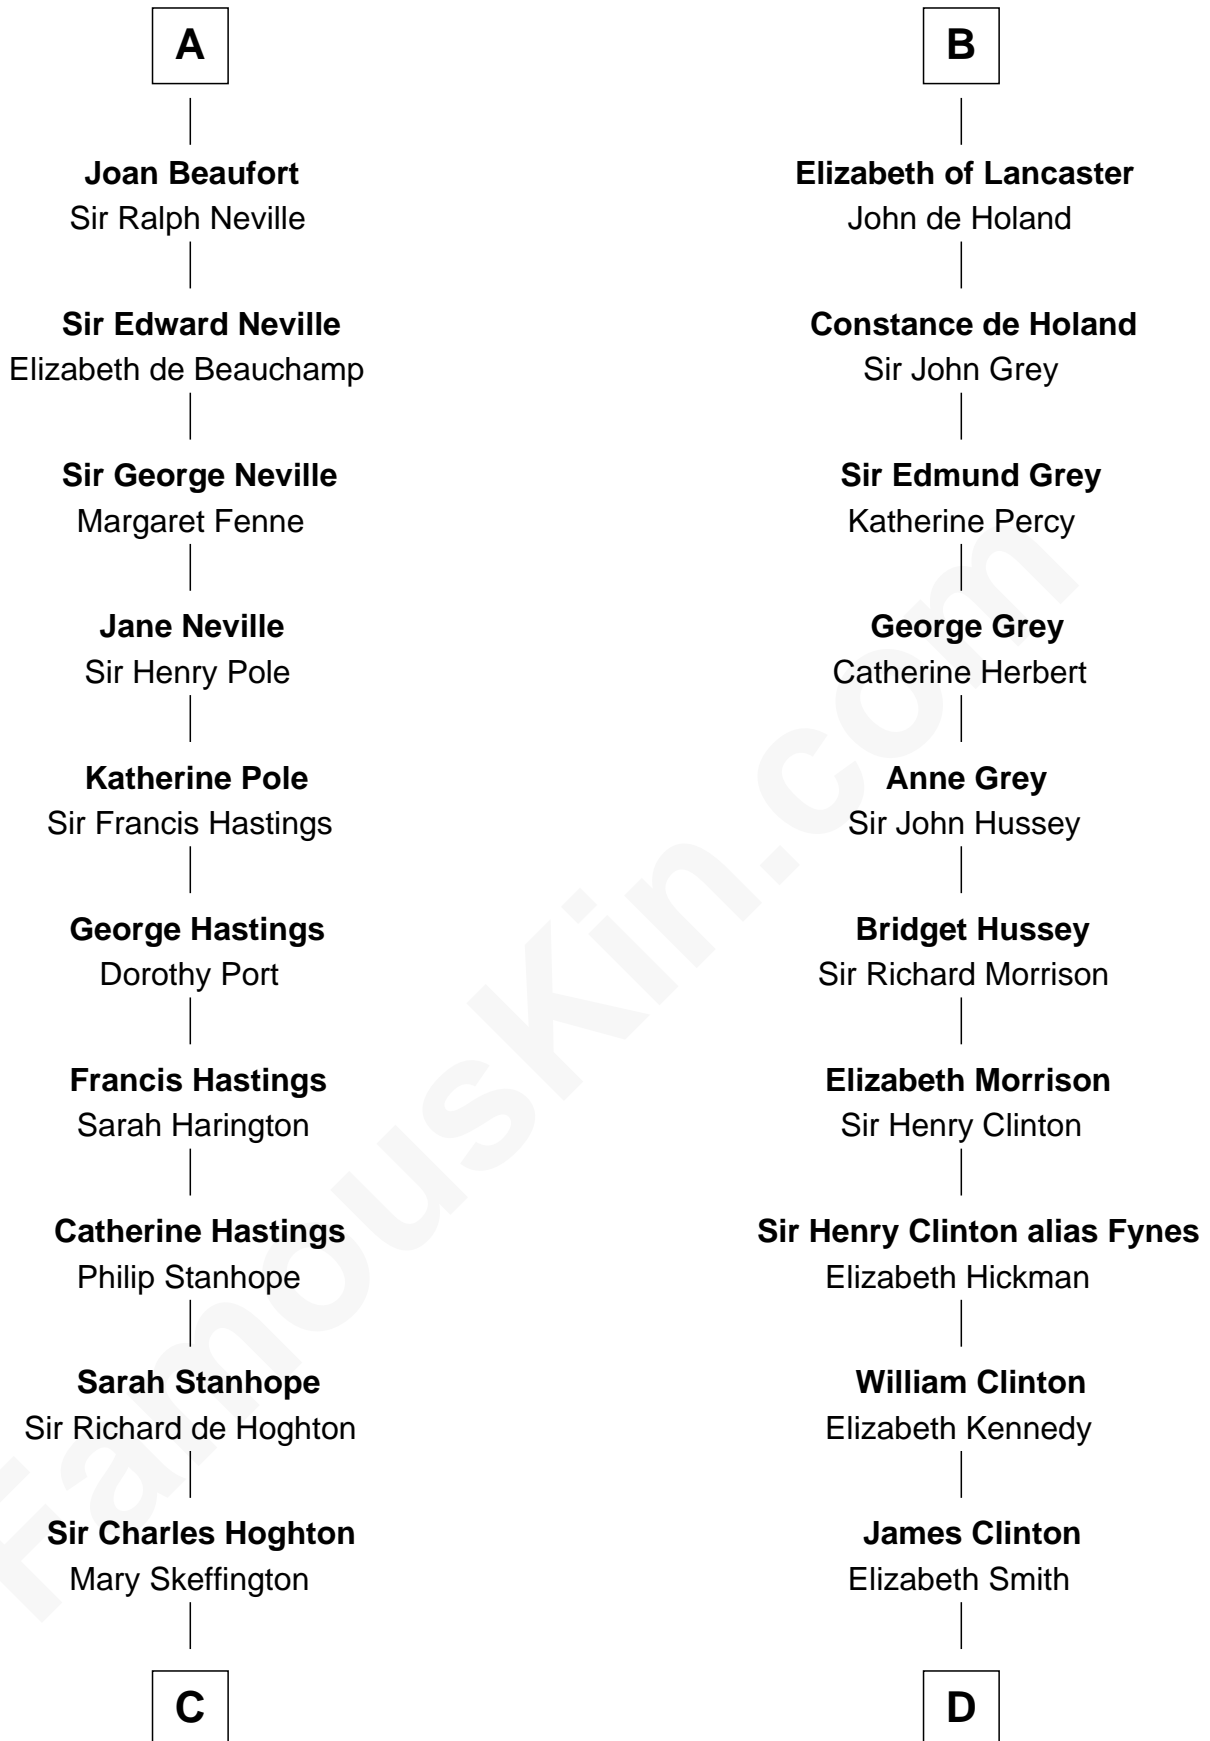

FamousKin.com

Relationship Chart of

Lewis Carroll

Author of Alice in Wonderland

18th cousin 3 times removed of

George Clinton

4th U.S. Vice President

Alfonso II, King of Aragon

Isabella of France

Edward II, King of England

Edward III, King of England

Philippa of Hainault

John of Gaunt

Blanche of Lancaster

B

C