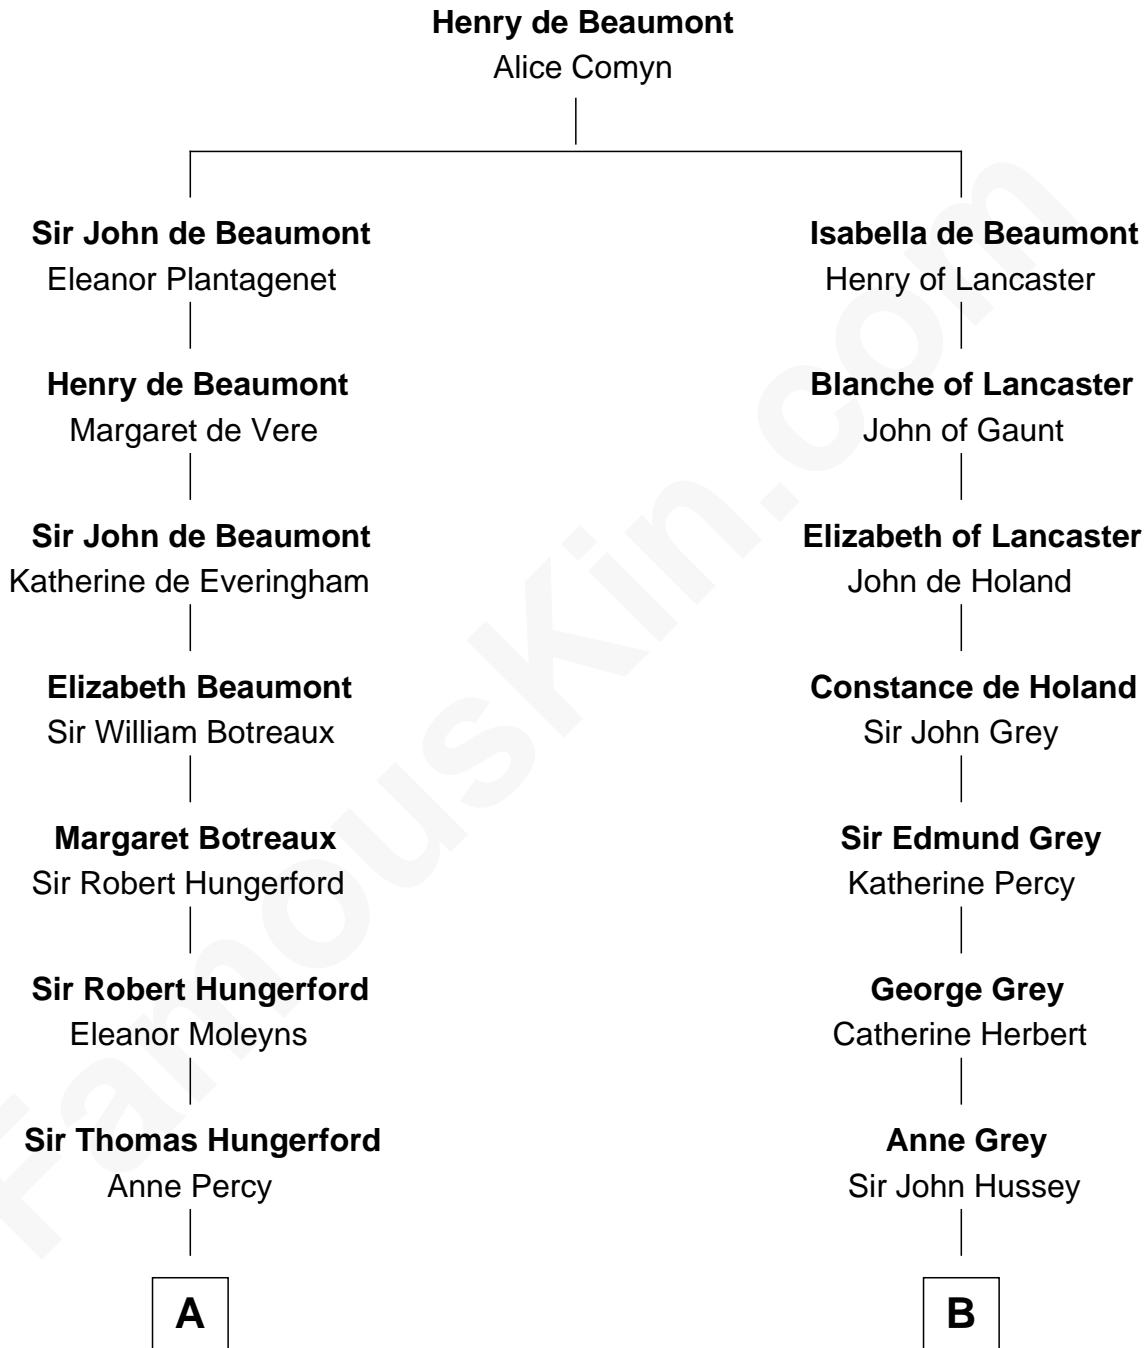

## Relationship Chart of

### Lewis Carroll

*Author of Alice in Wonderland*

13th cousin 6 times removed of

### George Clinton

*4th U.S. Vice President*

**C**

—  
**Charles Lutwidge**  
Elizabeth Anne Dodgson

—  
**Frances Jane Lutwidge**  
Rev. Charles Dodgson

—  
**Lewis Carroll**  
*Author of Alice in Wonderland*