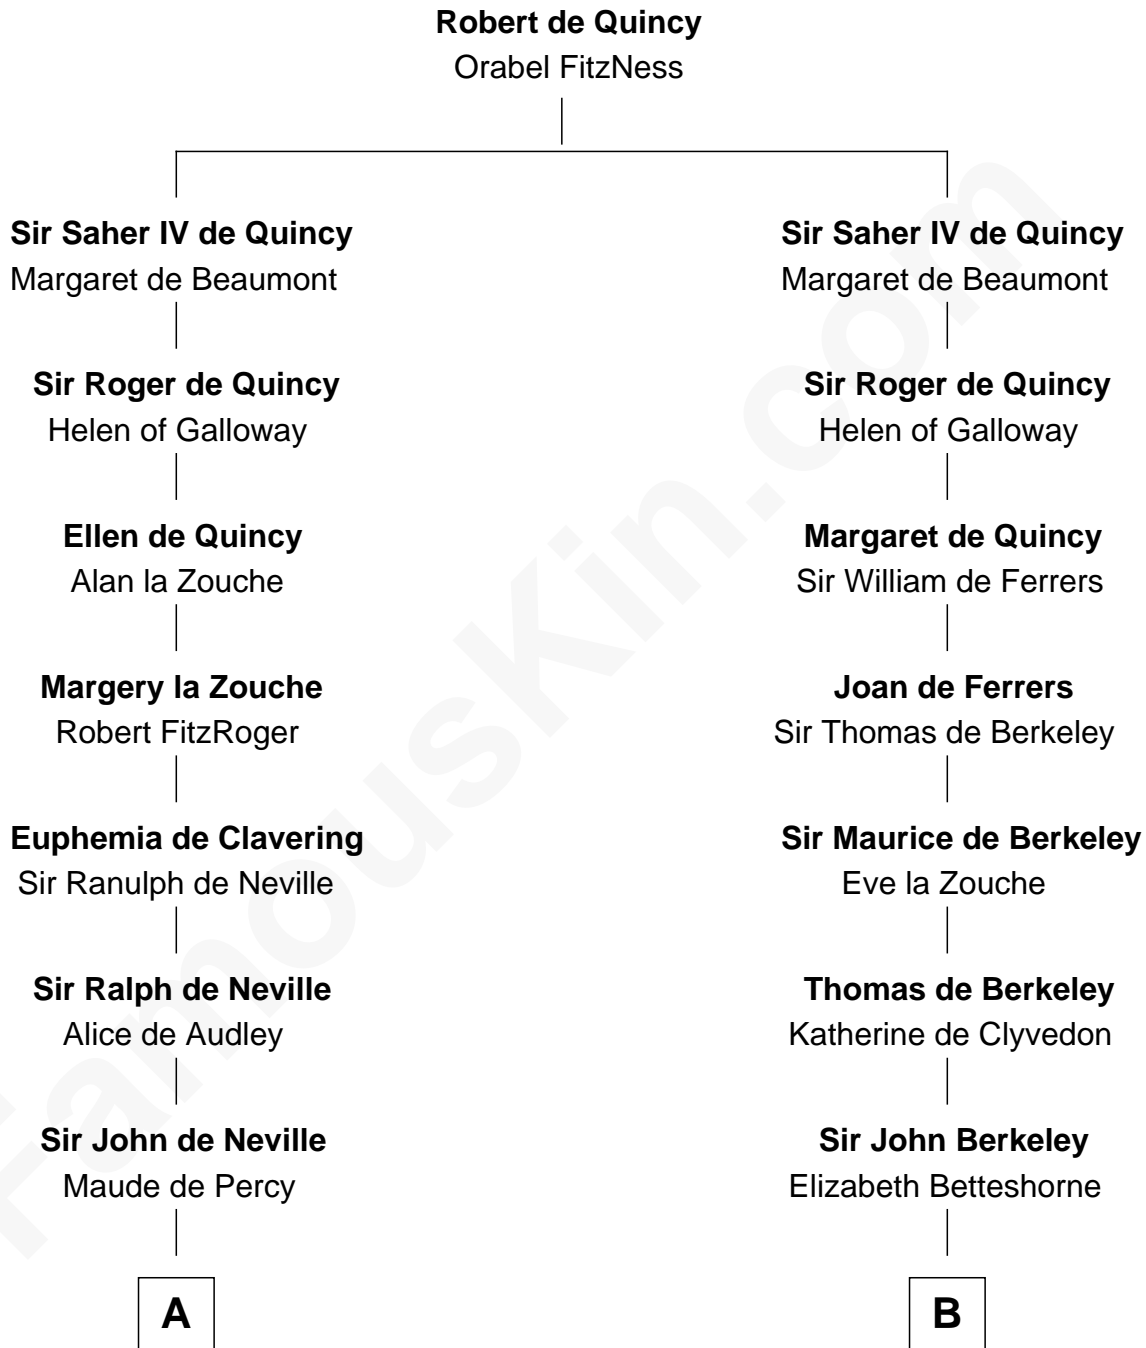

## Relationship Chart of

### Lewis Carroll

*Author of Alice in Wonderland*

17th cousin 4 times removed of

### George Clinton

*4th U.S. Vice President*

**C**

—  
**Lucy Hoghton**  
Thomas Lutwidge

—  
**Henry Lutwidge**  
Jane Molyneux

—  
**Charles Lutwidge**  
Elizabeth Anne Dodgson

—  
**Frances Jane Lutwidge**  
Rev. Charles Dodgson