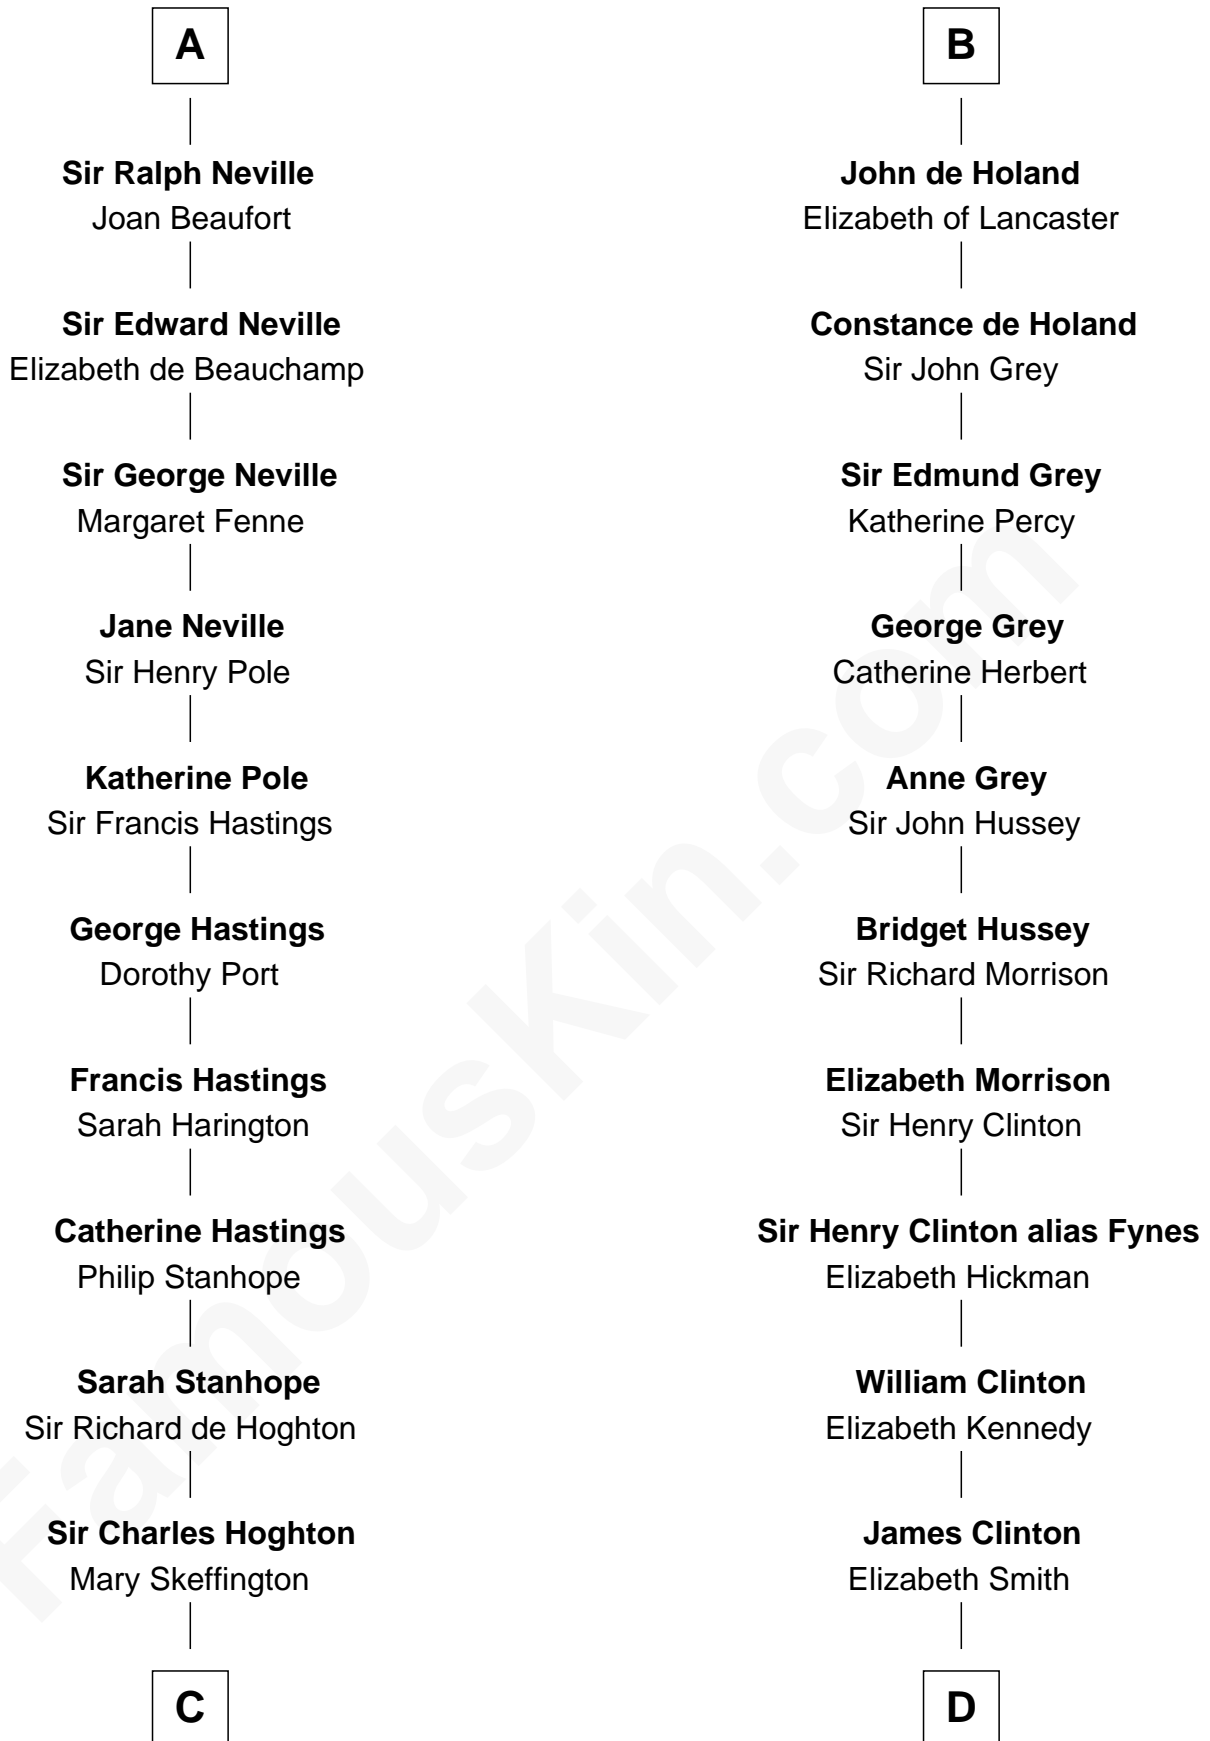

### Lewis Carroll

*Author of Alice in Wonderland*

18th cousin 3 times removed of

### George Clinton

*4th U.S. Vice President*

Robert III de Vitre

-----

**C**

**Lucy Hoghton**  
Thomas Lutwidge

**Henry Lutwidge**  
Jane Molyneux

**Charles Lutwidge**  
Elizabeth Anne Dodgson

**Frances Jane Lutwidge**  
Rev. Charles Dodgson

**Lewis Carroll**  
*Author of Alice in Wonderland*

**D**

**Charles Clinton**  
Elizabeth Denniston

**George Clinton**  
*4th U.S. Vice President*

FamousKin.com