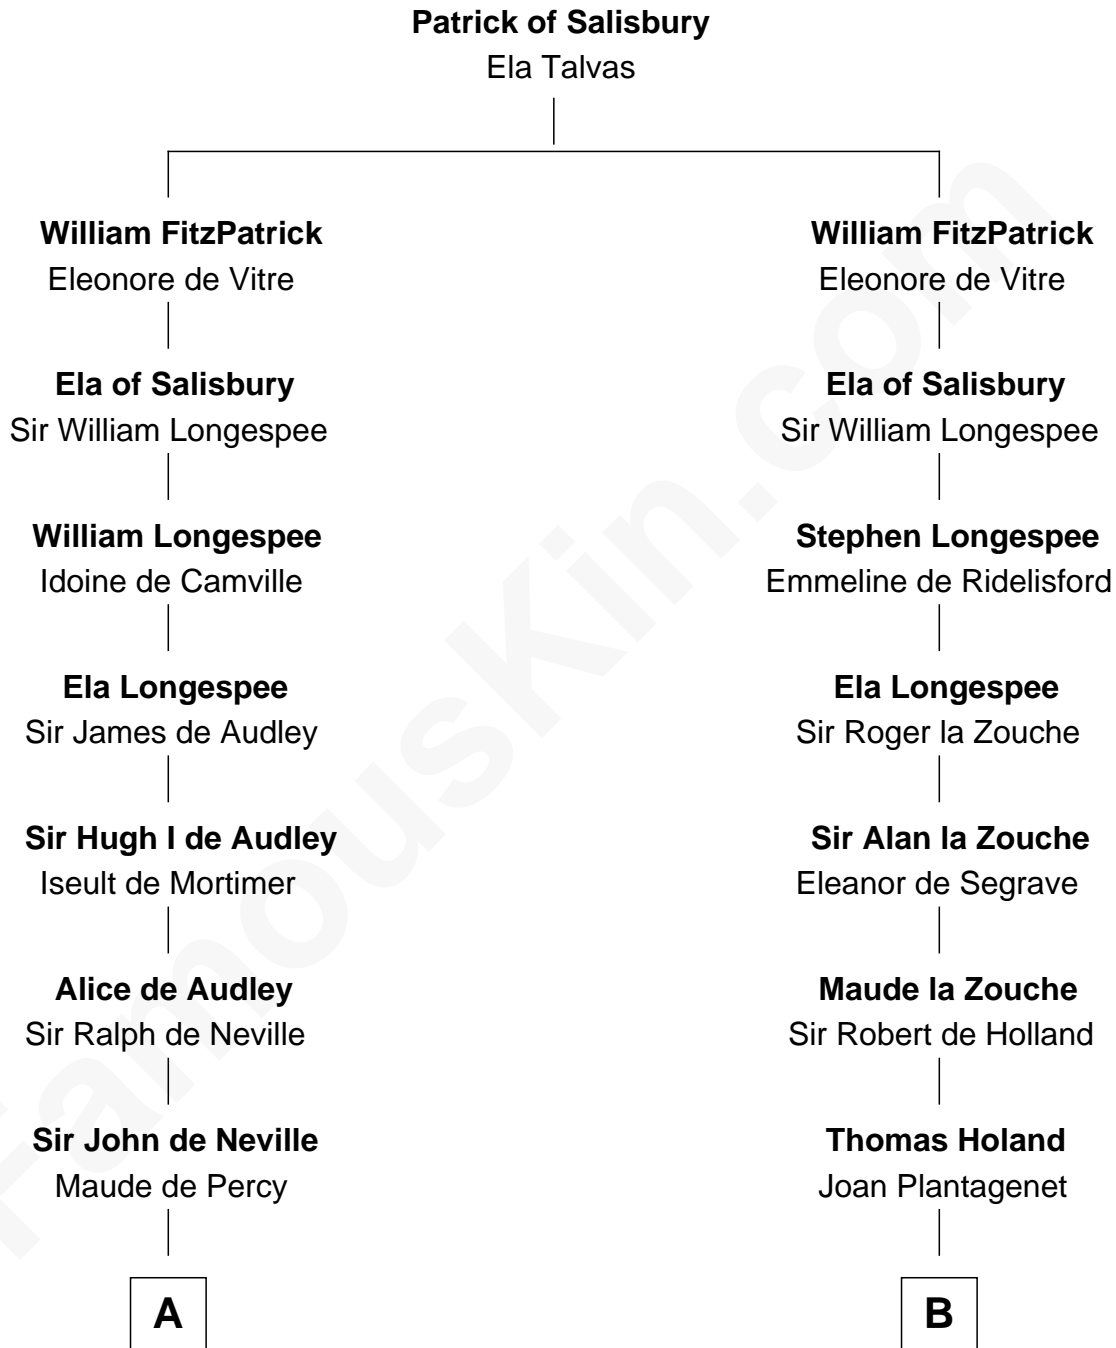

FamousKin.com

Relationship Chart of

Lewis Carroll

Author of Alice in Wonderland

18th cousin 3 times removed of

George Clinton

4th U.S. Vice President

C

Lucy Hoghton
Thomas Lutwidge

Henry Lutwidge
Jane Molyneux

Charles Lutwidge
Elizabeth Anne Dodgson

Frances Jane Lutwidge
Rev. Charles Dodgson

Lewis Carroll
Author of Alice in Wonderland

D

Charles Clinton
Elizabeth Denniston

George Clinton
4th U.S. Vice President

FamousKin.com