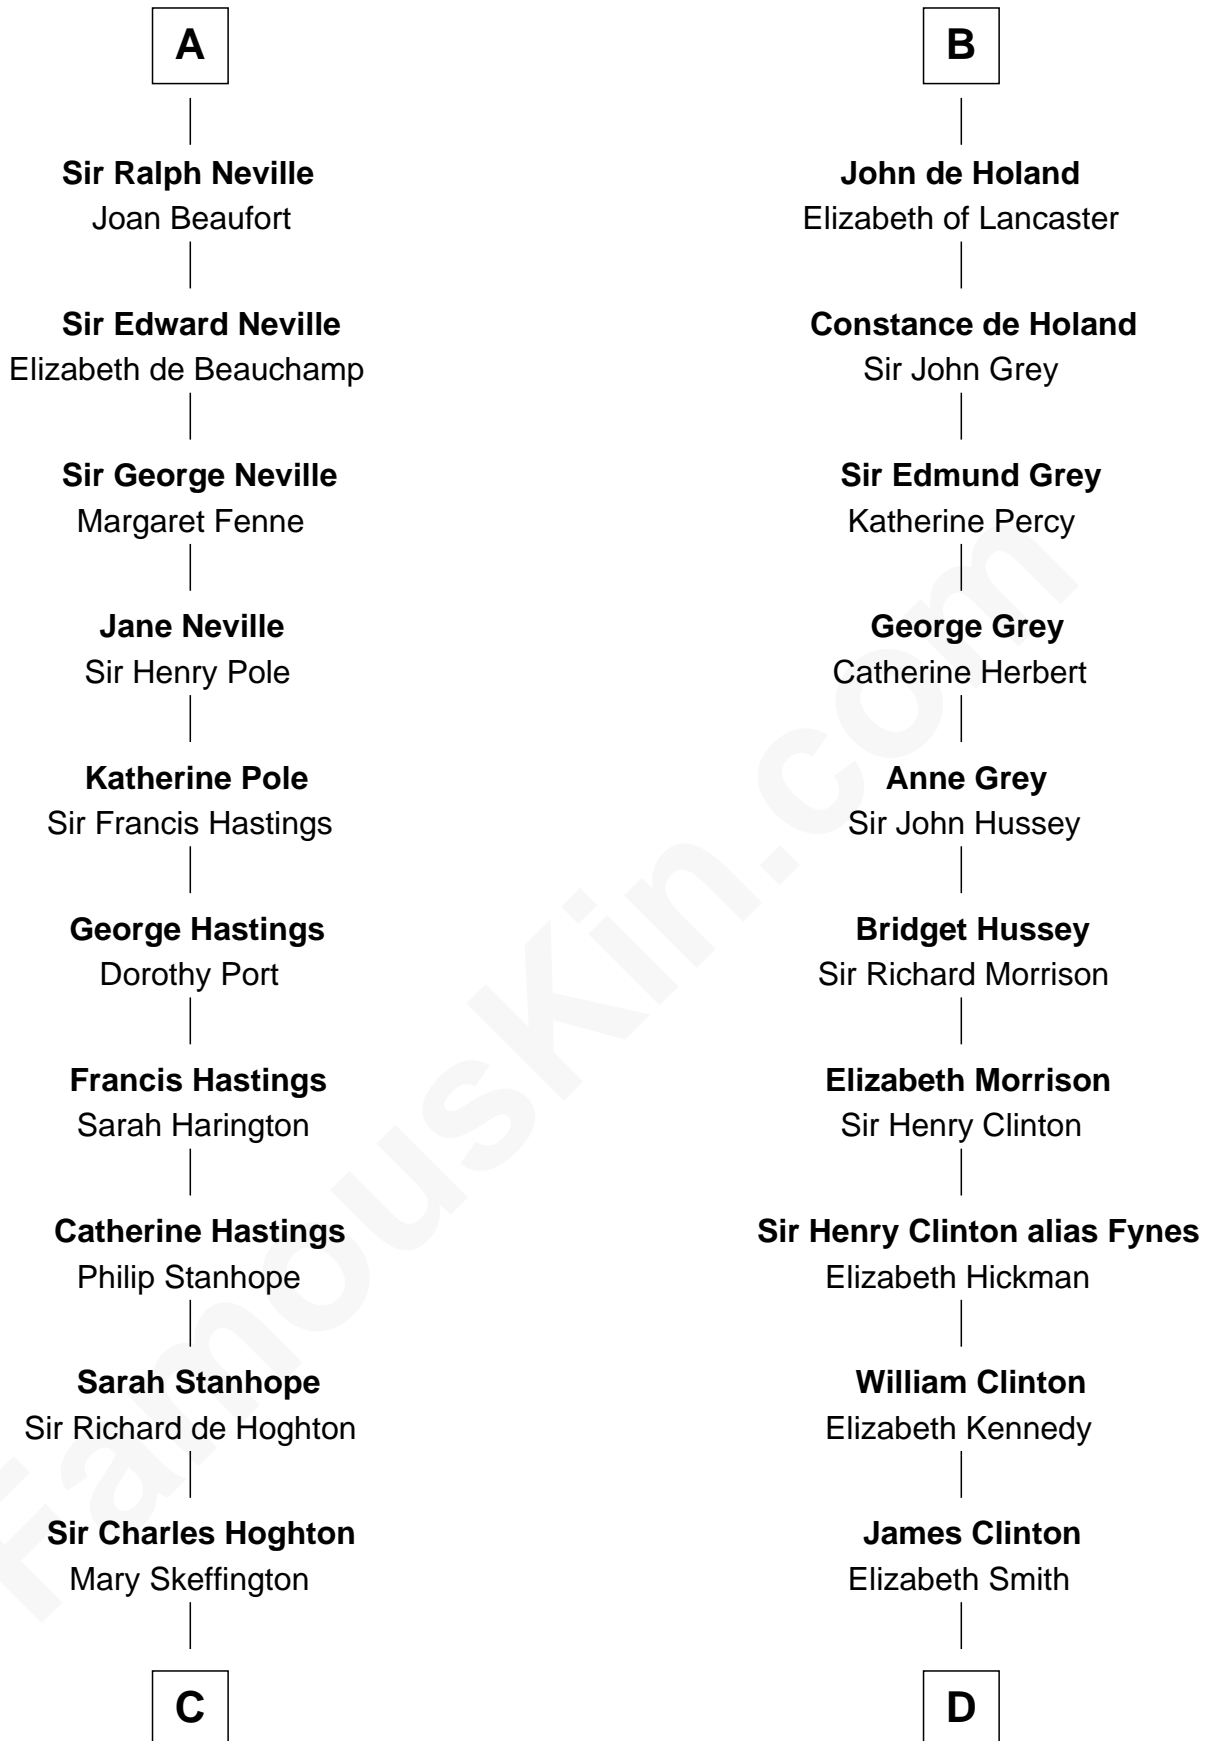

FamousKin.com

Relationship Chart of

Lewis Carroll

Author of Alice in Wonderland

18th cousin 3 times removed of

George Clinton

4th U.S. Vice President

C

Lucy Hoghton
Thomas Lutwidge

Henry Lutwidge
Jane Molyneux

Charles Lutwidge
Elizabeth Anne Dodgson

Frances Jane Lutwidge
Rev. Charles Dodgson

Lewis Carroll
Author of Alice in Wonderland

D

Charles Clinton
Elizabeth Denniston