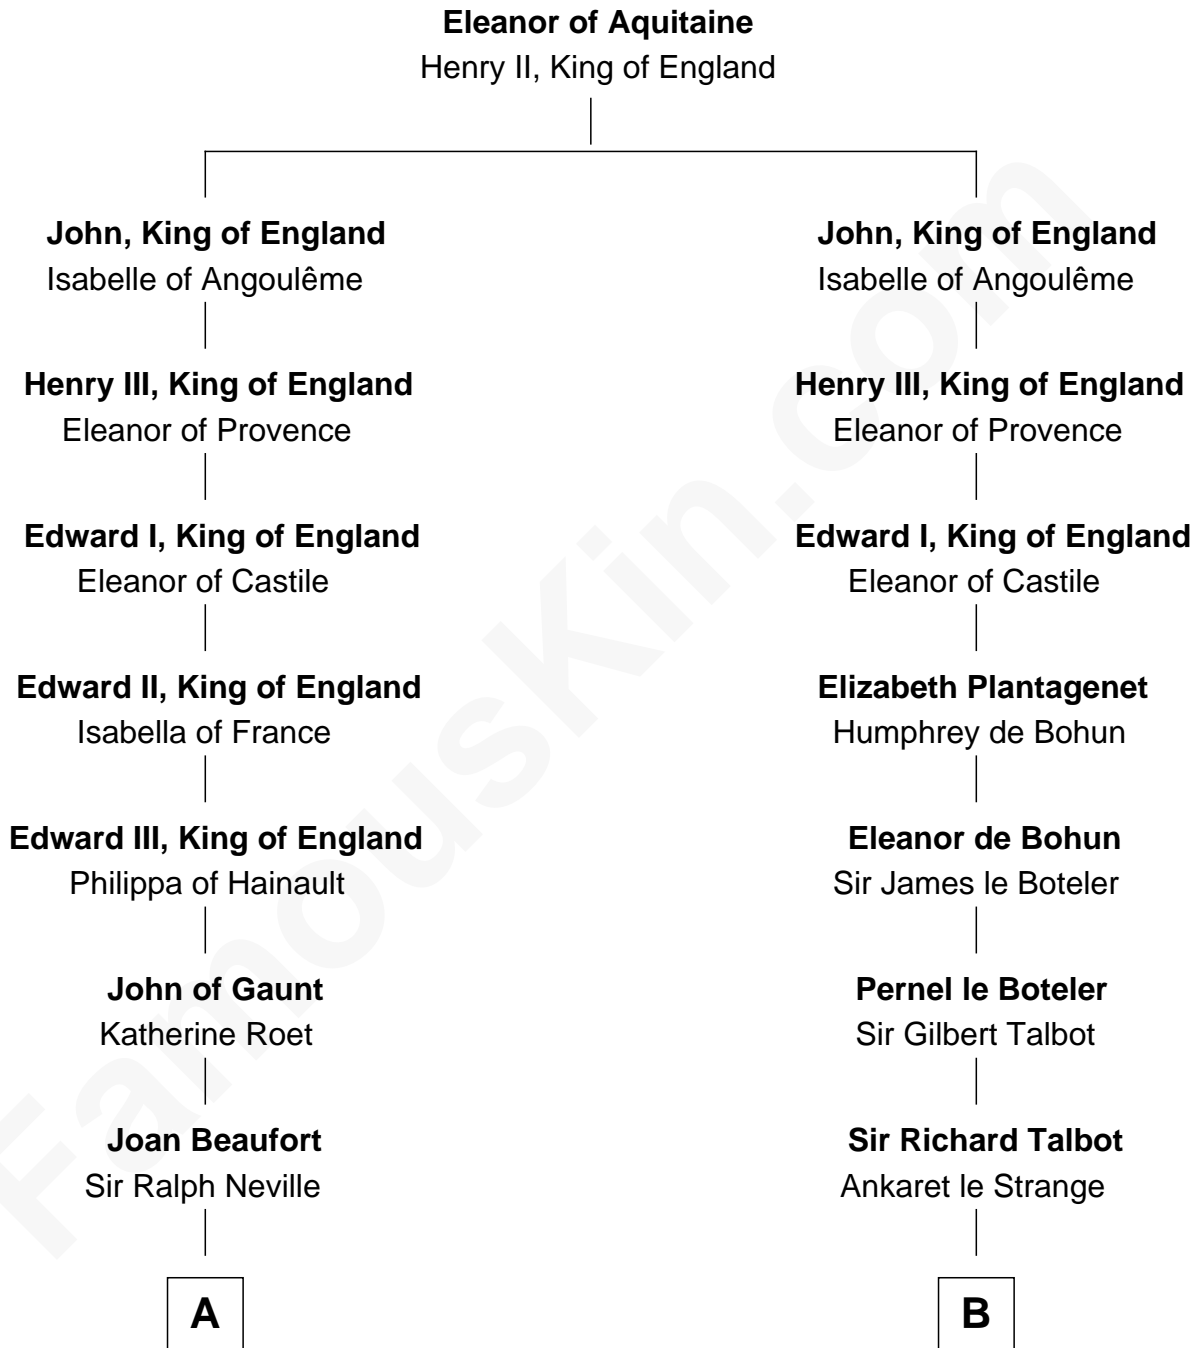

FamousKin.com

Relationship Chart of Lewis Carroll

Author of Alice in Wonderland

17th cousin 3 times removed of

Jonathan Swift

Author of Gulliver's Travels

C

Henry Lutwidge