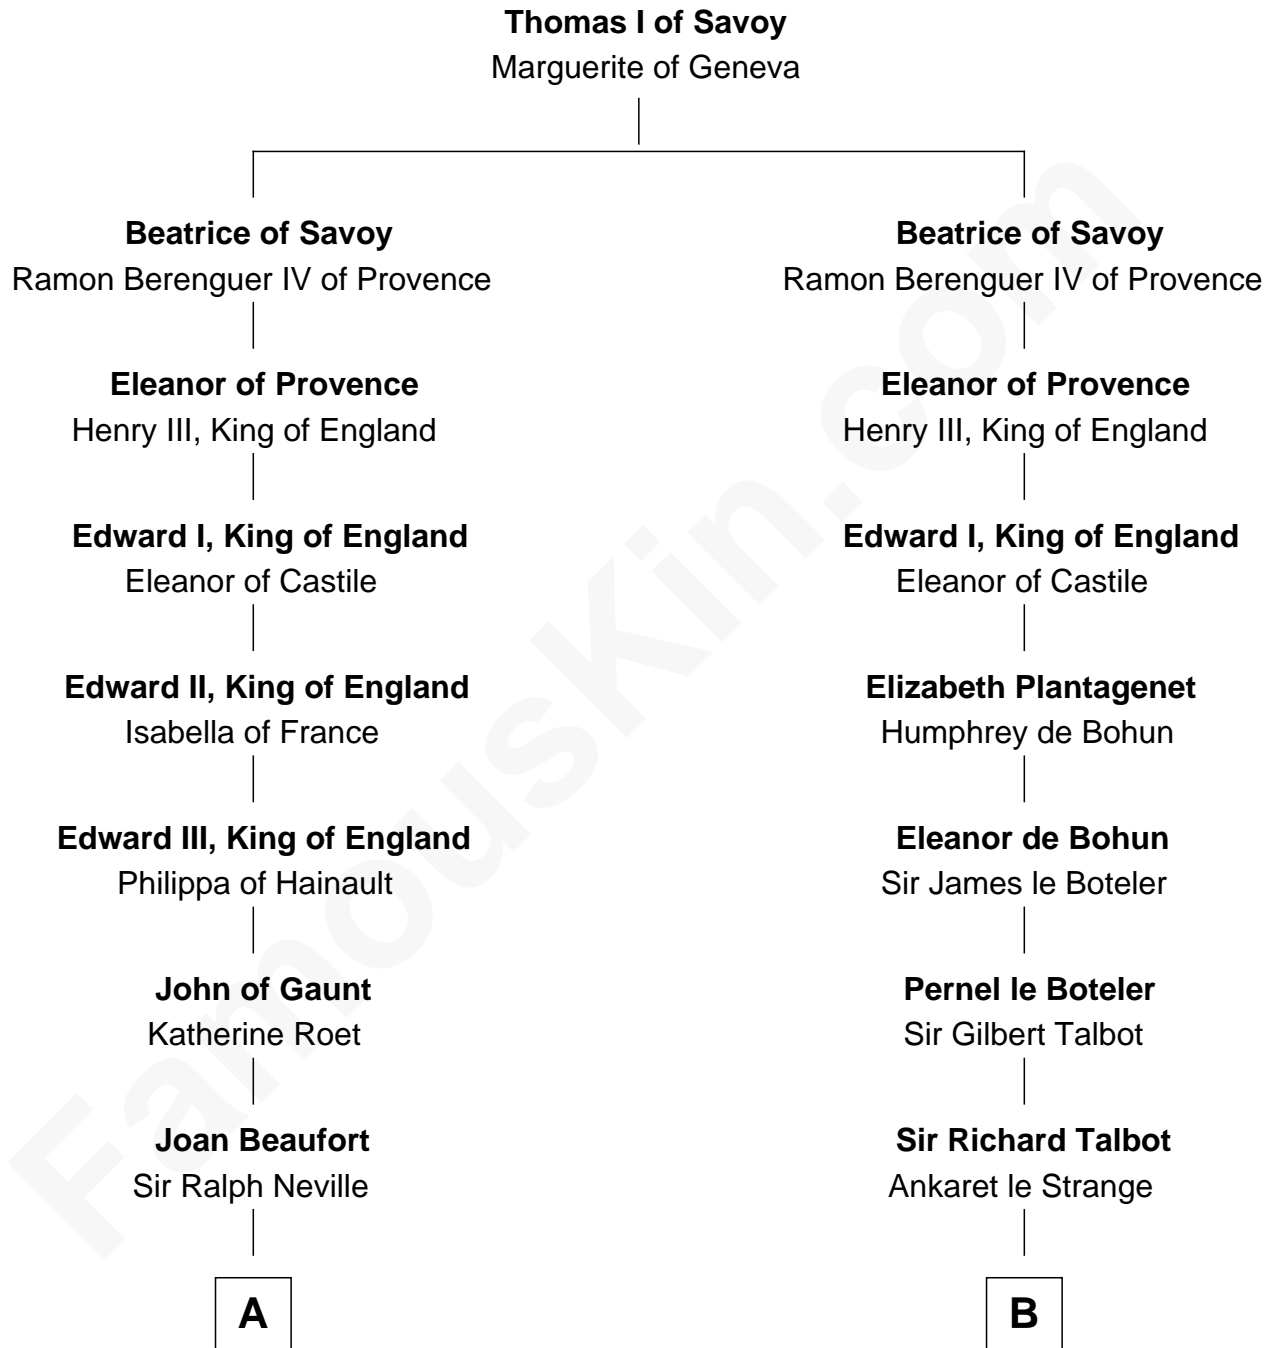

FamousKin.com

Relationship Chart of Lewis Carroll

Author of Alice in Wonderland

17th cousin 3 times removed of

Jonathan Swift

Author of Gulliver's Travels

C

Henry Lutwidge

Jane Molyneux

Charles Lutwidge

Elizabeth Anne Dodgson

Frances Jane Lutwidge

Rev. Charles Dodgson

Lewis Carroll

Author of Alice in Wonderland

FamousKin.com