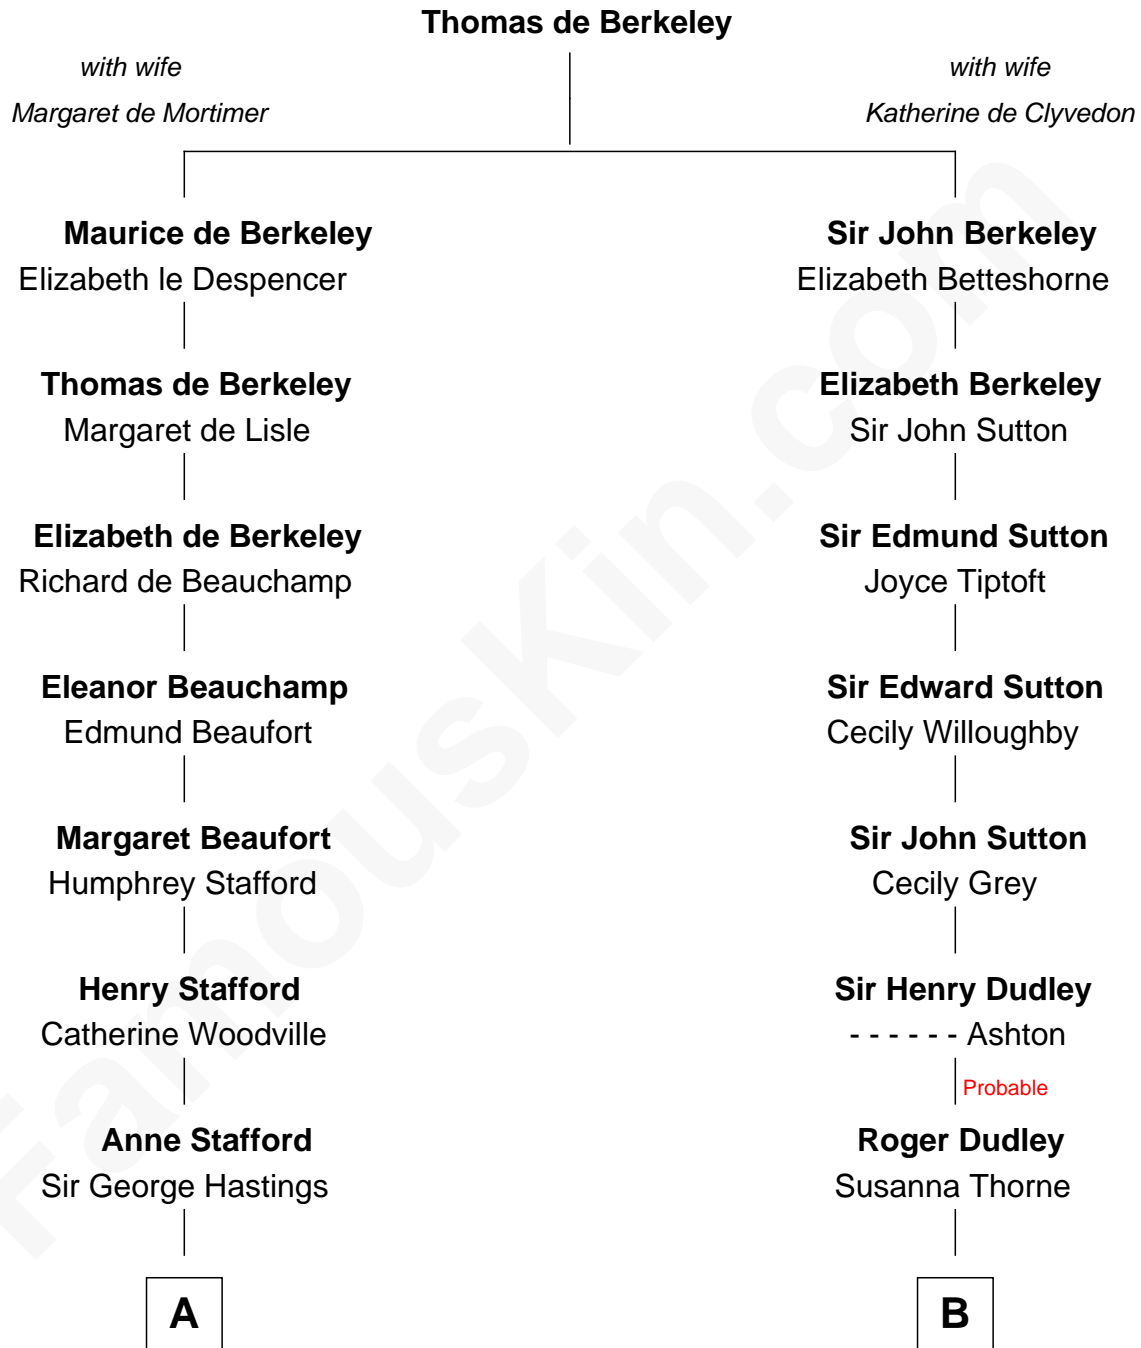

# FamousKin.com

## Relationship Chart of

### Lewis Carroll

*Author of Alice in Wonderland*

17th cousin 1 time removed of

**Alan Ladd**  
*Movie Actor*

**C**

Alan Harwood Ladd

Selina Raleigh

Alan Ladd