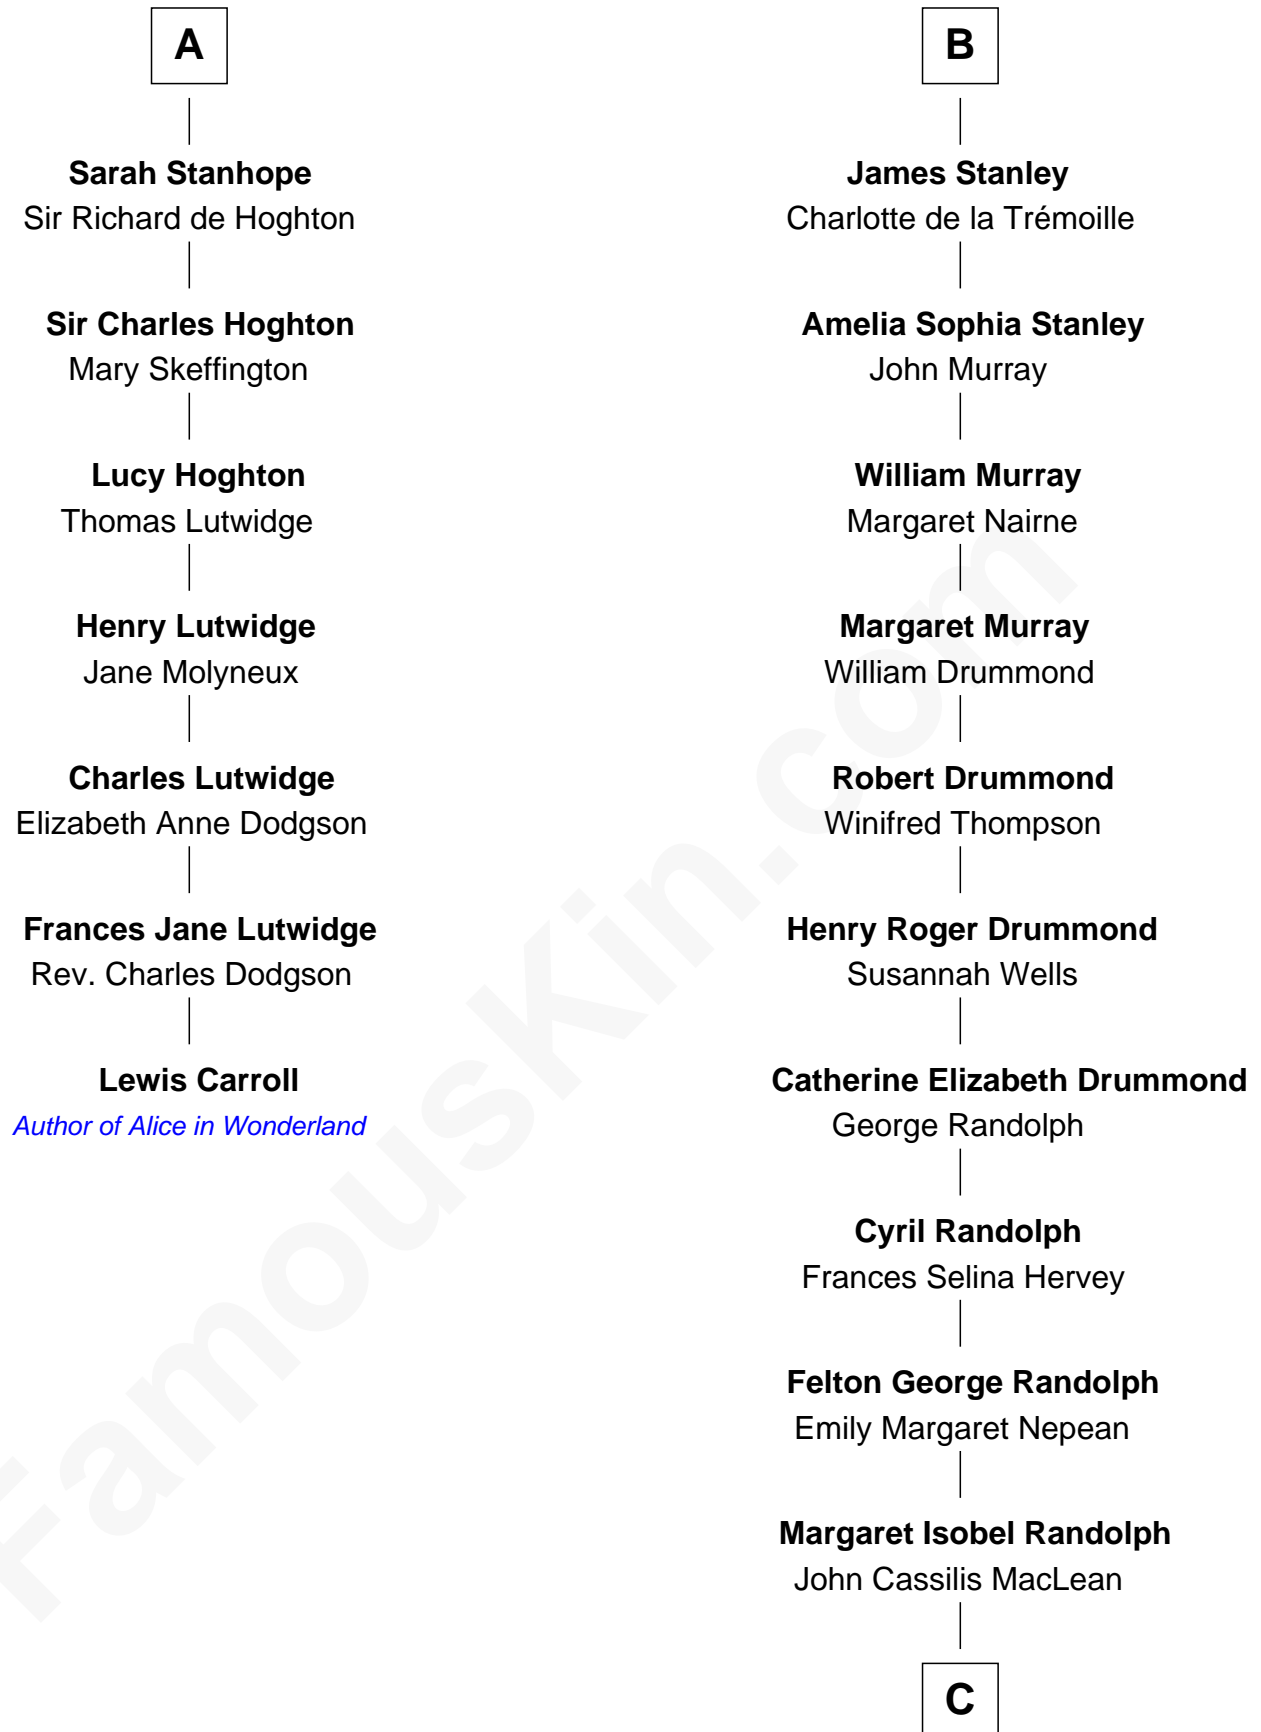

FamousKin.com

Relationship Chart of

Lewis Carroll

Author of Alice in Wonderland

13th cousin 5 times removed of

Hugh Grant
Movie Actor

Sir Henry Percy
Eleanor Neville

Anne Percy
Sir Thomas Hungerford

Mary Hungerford
Sir Edward Hastings

Sir George Hastings
Anne Stafford

Sir Francis Hastings
Katherine Pole

George Hastings
Dorothy Port

Francis Hastings
Sarah Harington

Catherine Hastings
Philip Stanhope

A

Sir Henry Percy
Eleanor Poynings

Henry Percy
Maud Herbert

Henry Algernon Percy
Catherine Spencer

Margaret Percy
Henry Clifford

Henry Clifford
Eleanor Brandon

Margaret Clifford
Henry Stanley

William Stanley
Elizabeth de Vere

B

FamousKin.com