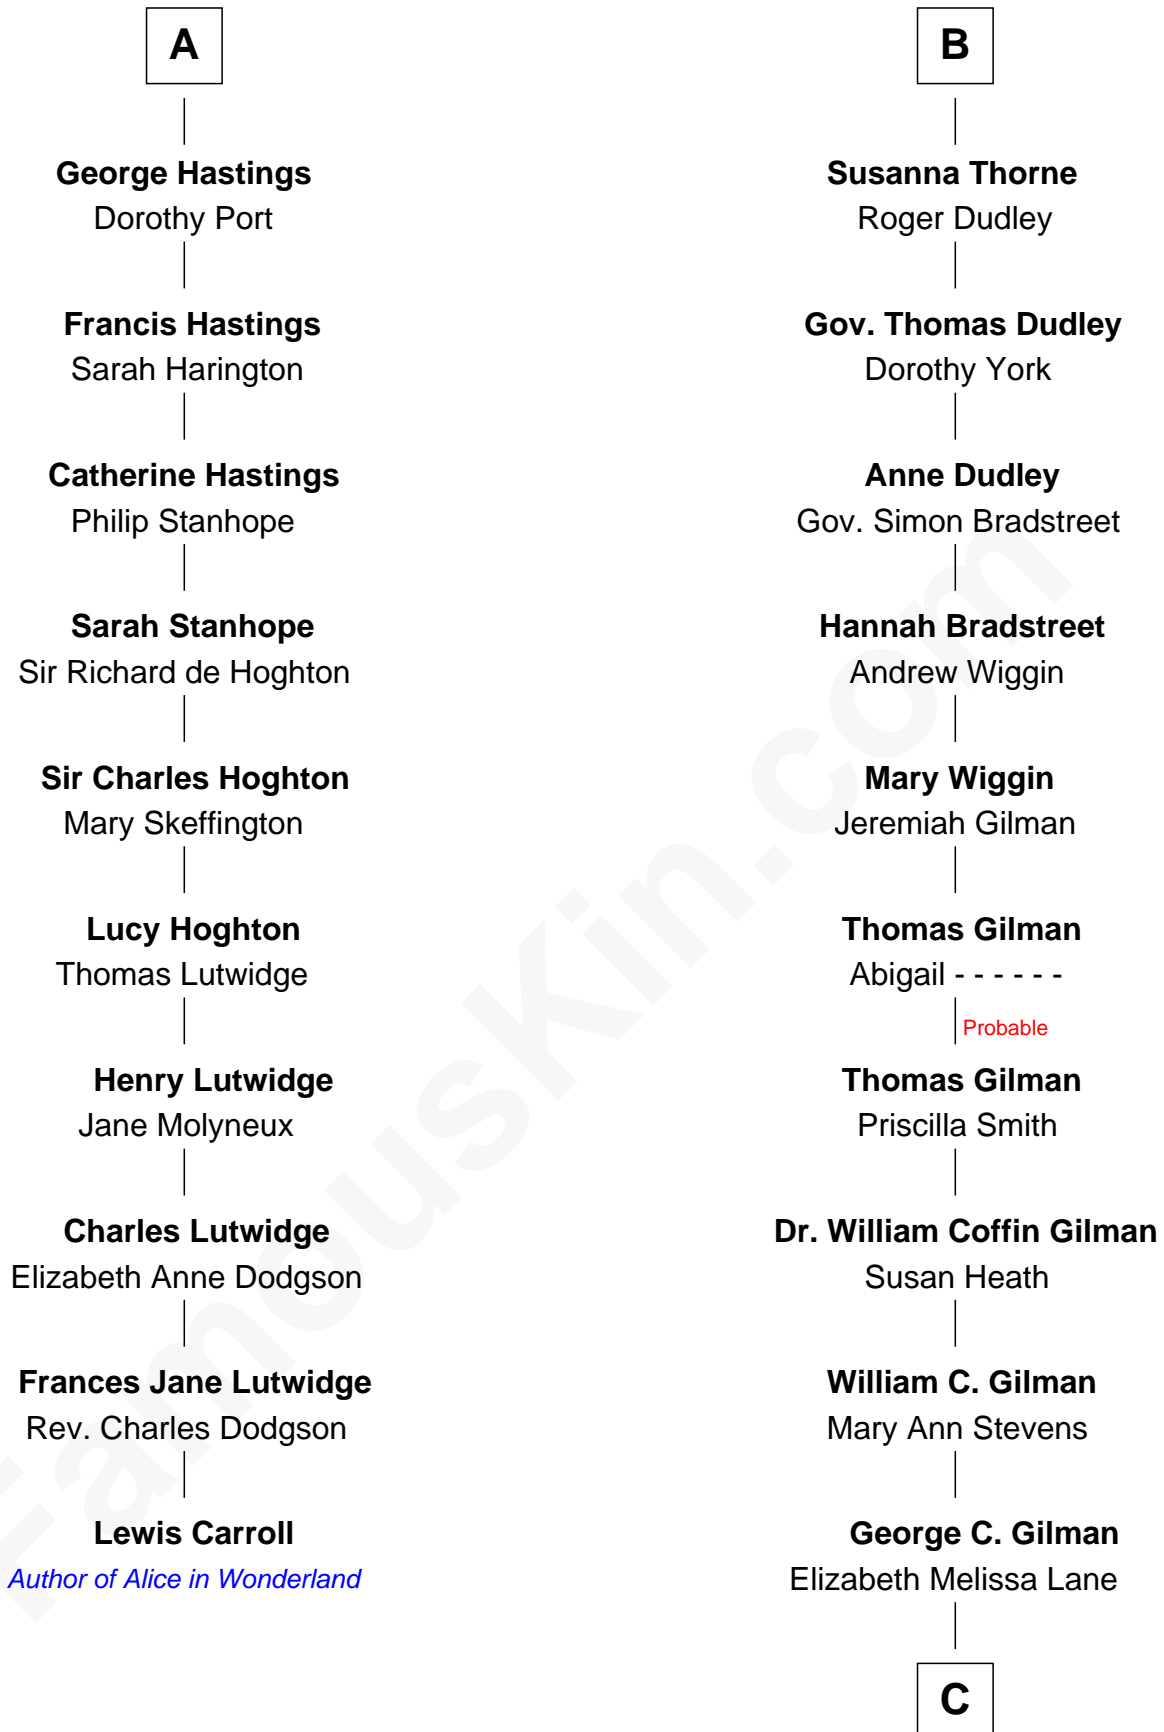

FamousKin.com

Relationship Chart of

Lewis Carroll

Author of Alice in Wonderland

16th cousin 3 times removed of

George Hamilton
TV and Movie Actor

C

Lillian C. Gilman
Harry Fuller Hamilton

George William Hamilton
Anne Lucille Stevens

George Hamilton
TV and Movie Actor