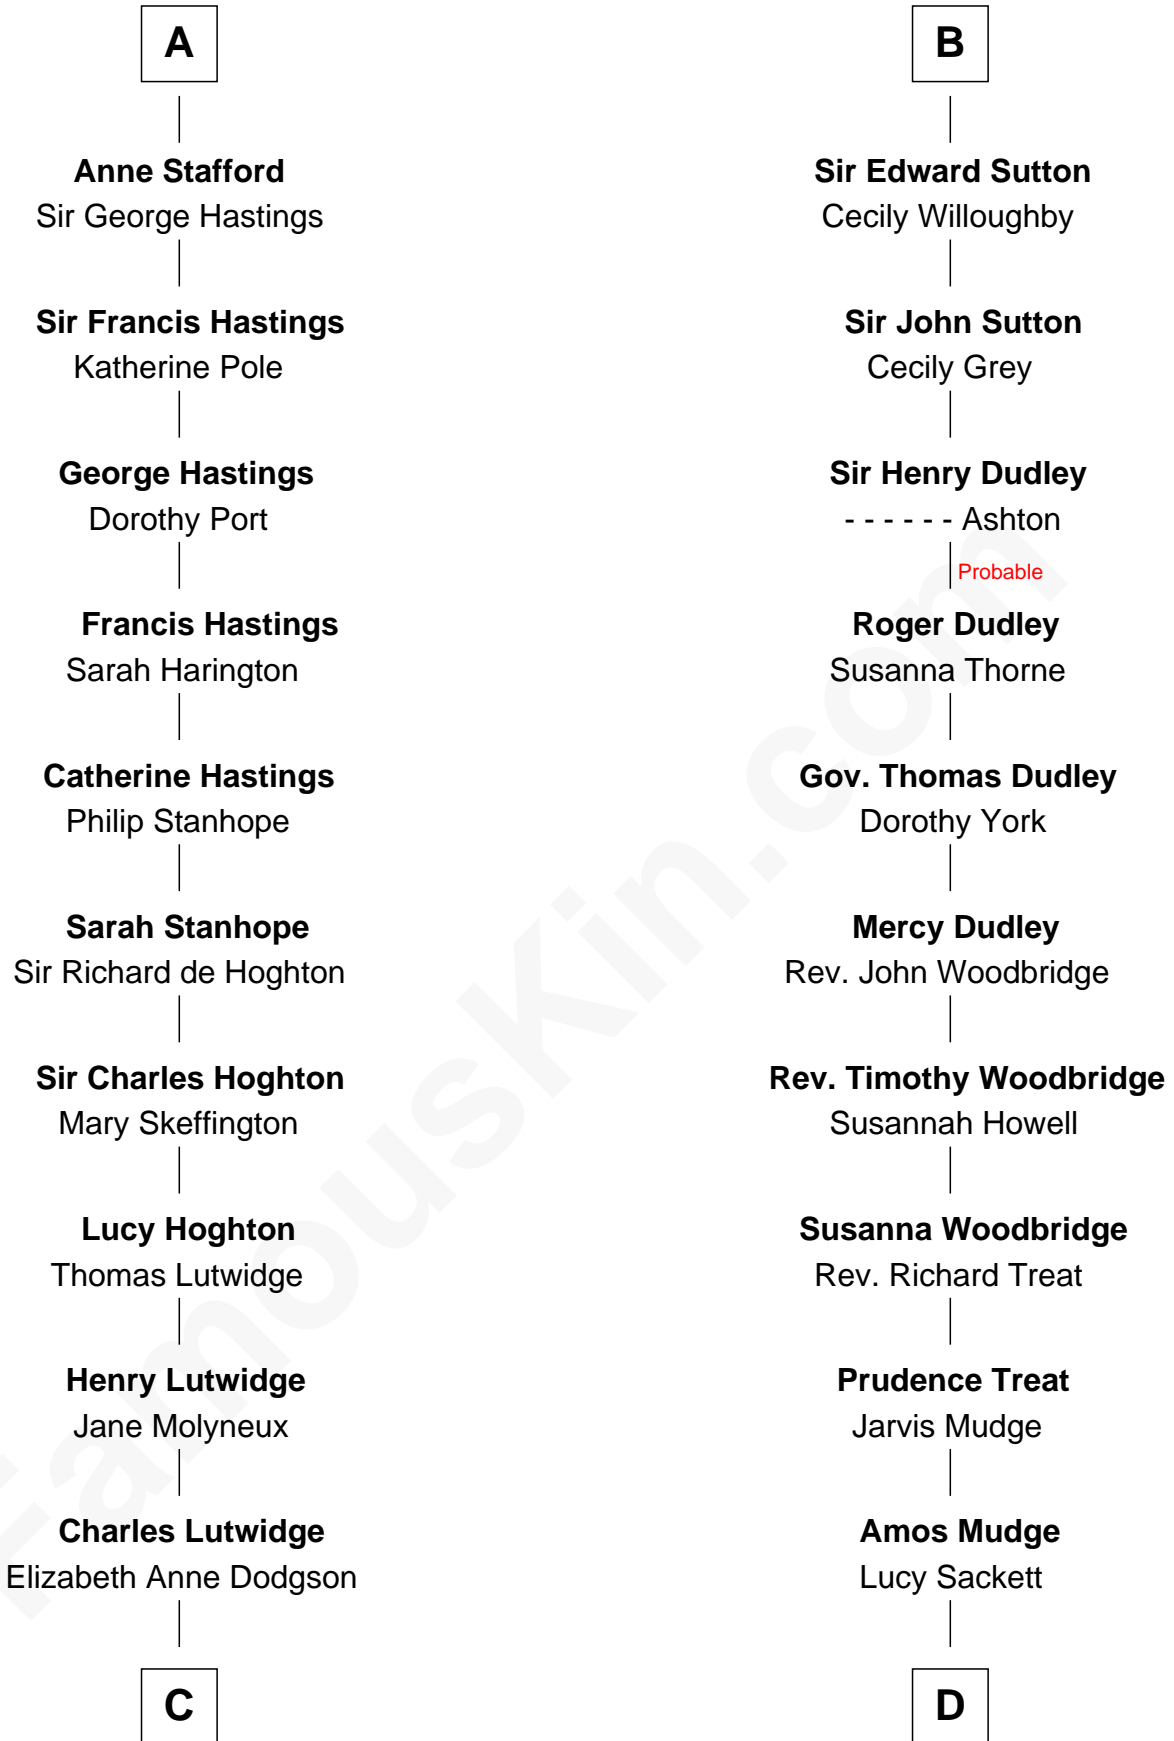

FamousKin.com

Relationship Chart of

Lewis Carroll

Author of Alice in Wonderland

18th cousin 3 times removed of

Dick Clark

Radio and TV Host

Sir Hugh le Despencer

Isabella de Beauchamp

C

Frances Jane Lutwidge

Rev. Charles Dodgson

Lewis Carroll

Author of Alice in Wonderland

D

Julia H. Mudge

George Barnard

George Barnard

Jane Sophia Fuller

Charles Fuller Barnard

Anna May Aldridge

Julia Fuller Barnard

Richard Augustus Clark

Dick Clark