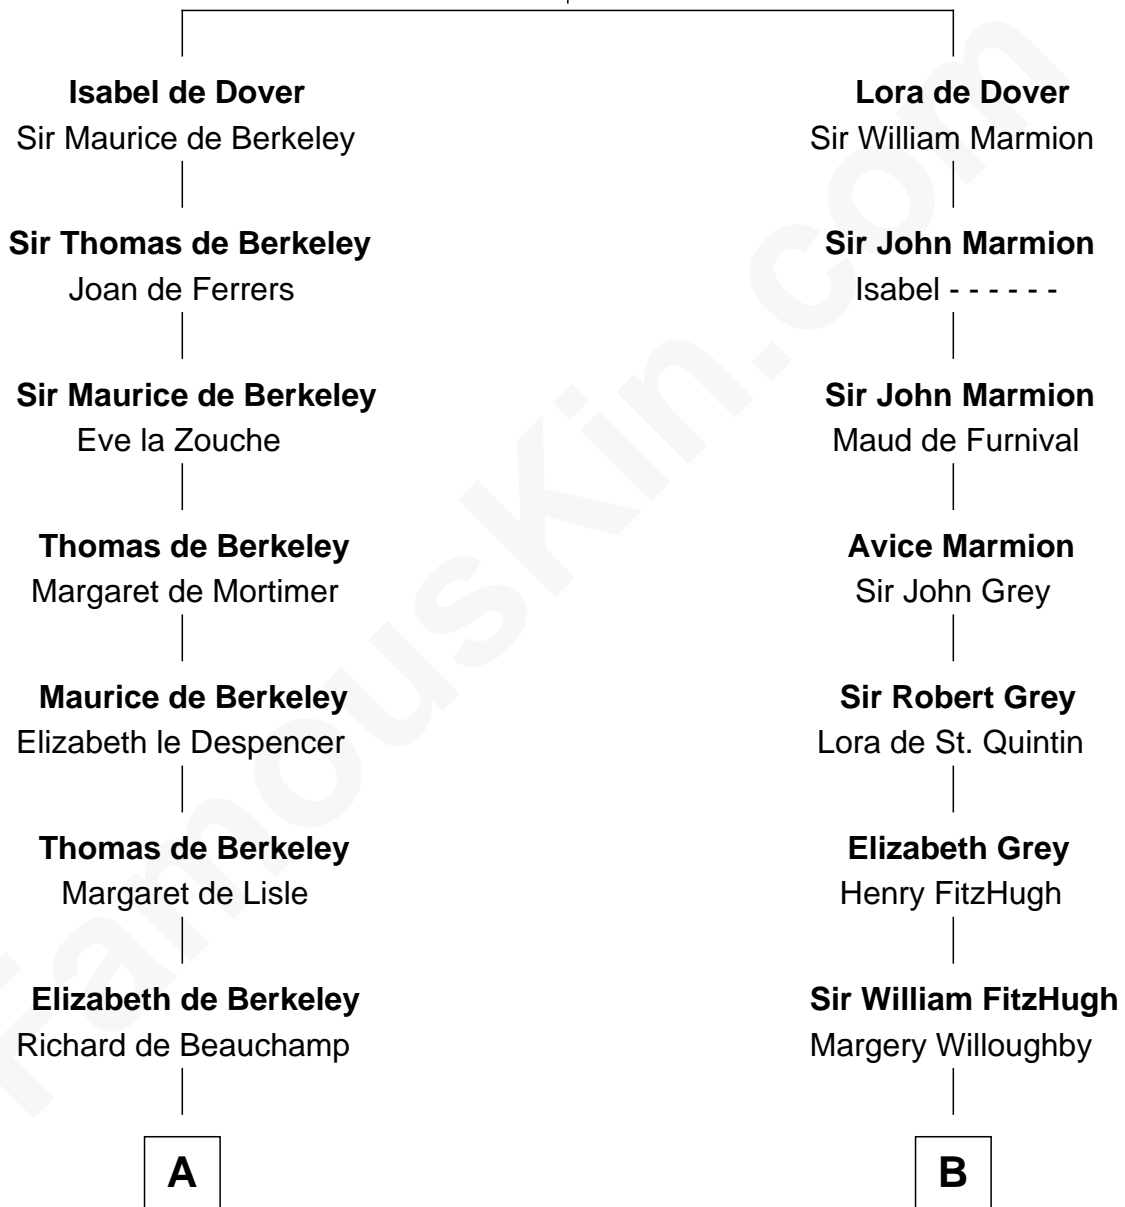

FamousKin.com

Relationship Chart of

Lewis Carroll

Author of Alice in Wonderland

20th cousin 1 time removed of

Charles A. Pillsbury

Co-Founder of C.A. Pillsbury Co.

Sir Richard FitzRoy

Rose de Dover

C

Lucy Hoghton
Thomas Lutwidge

Henry Lutwidge
Jane Molyneux

Charles Lutwidge
Elizabeth Anne Dodgson

Frances Jane Lutwidge
Rev. Charles Dodgson

Lewis Carroll
Author of Alice in Wonderland

D