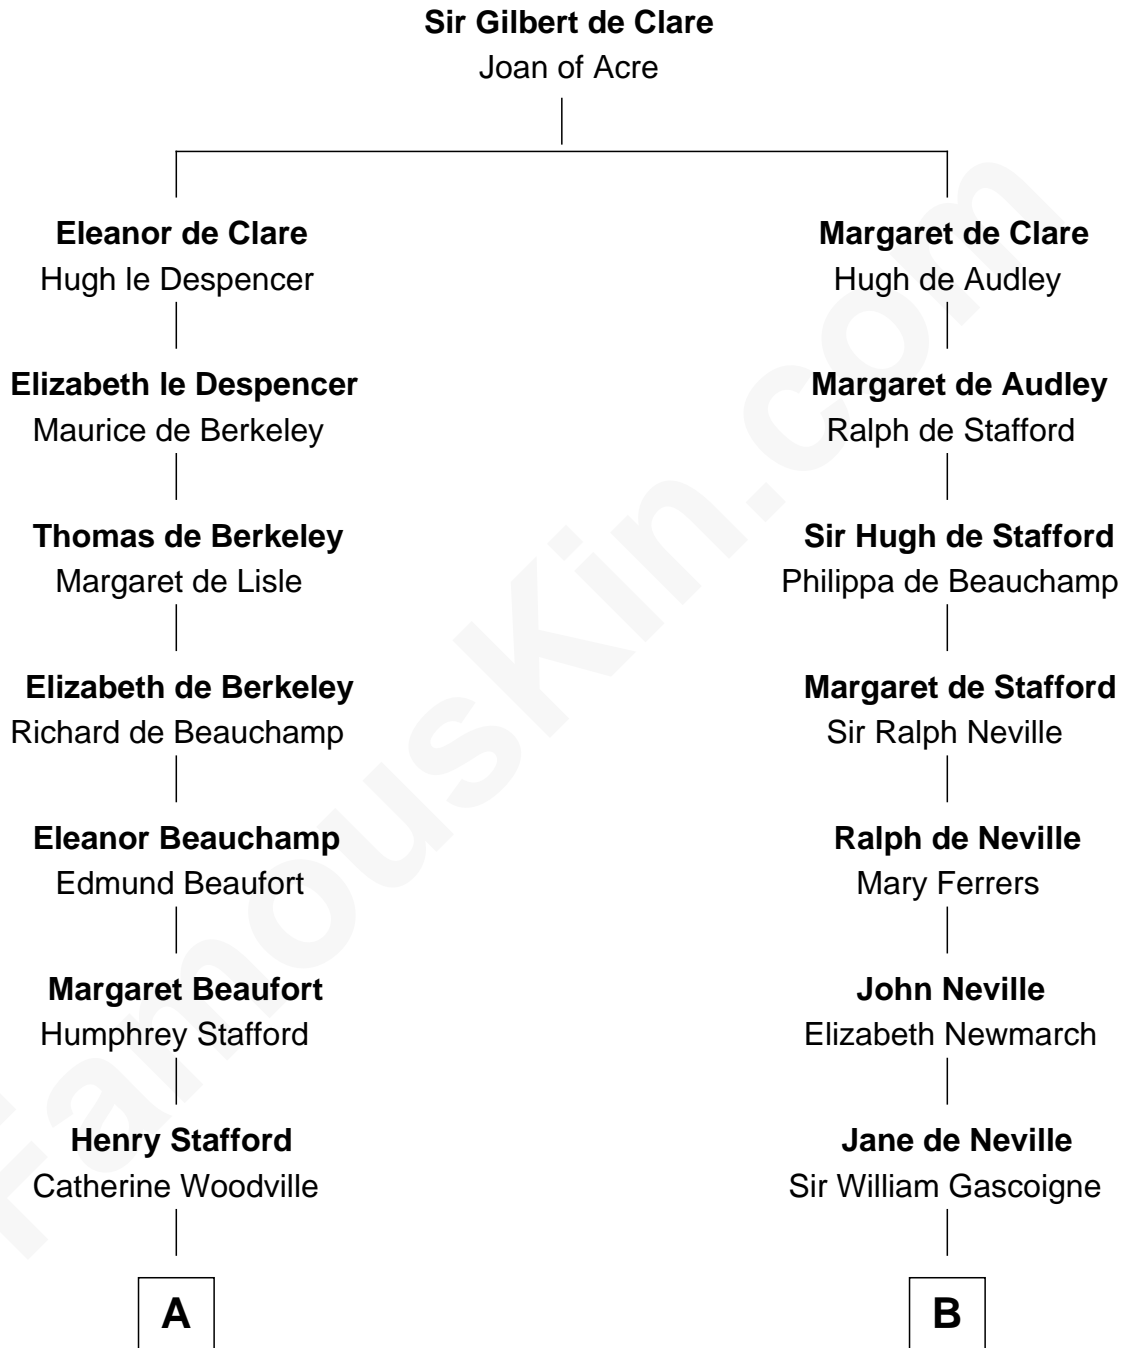

# FamousKin.com

## Relationship Chart of Lewis Carroll

*Author of Alice in Wonderland*

18th cousin 2 times removed of

**Charles A. Pillsbury**

*Co-Founder of C.A. Pillsbury Co.*

**C**

**Frances Jane Lutwidge**

Rev. Charles Dodgson

**Lewis Carroll**

*Author of Alice in Wonderland*

**D**

**Moses Carleton**

Margaret Sprake

**Henry Carleton**

Polly Greeley

**Margaret Sprague Carleton**