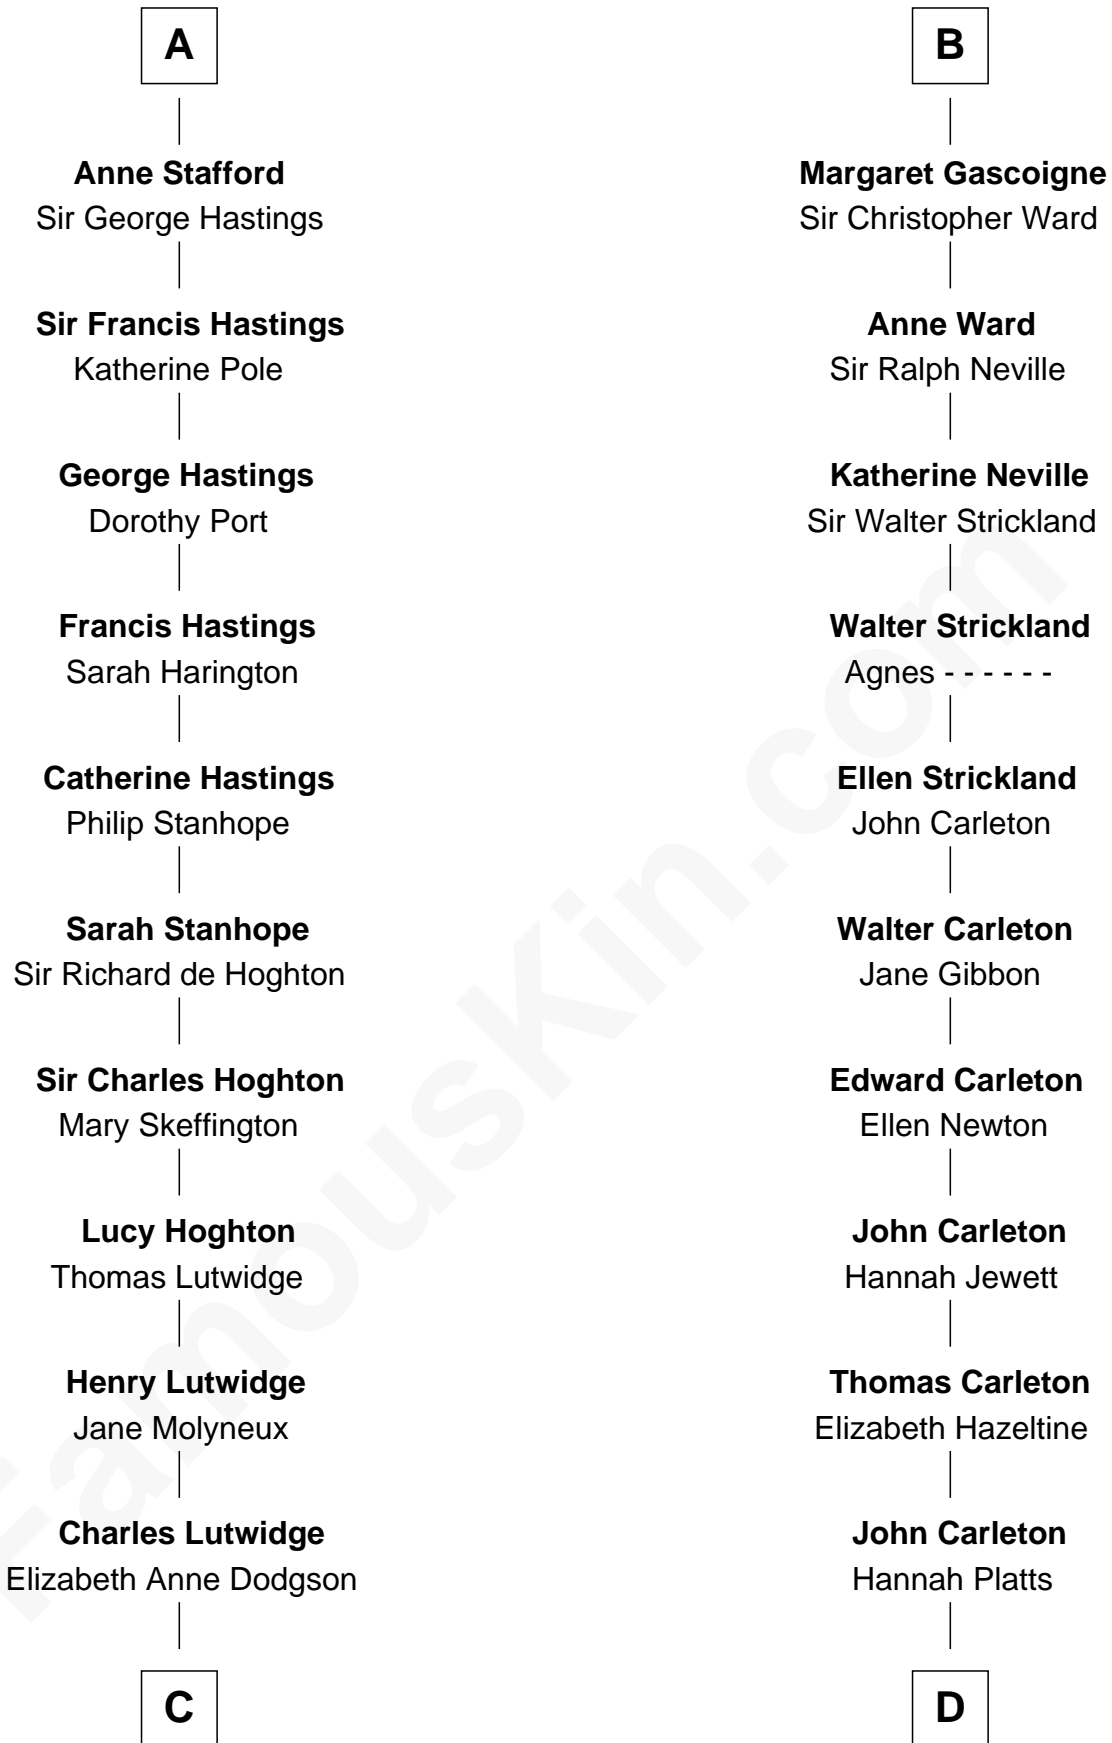

## Relationship Chart of Lewis Carroll

*Author of Alice in Wonderland*

18th cousin 2 times removed of

**Charles A. Pillsbury**

*Co-Founder of C.A. Pillsbury Co.*

**C**

**Frances Jane Lutwidge**

Rev. Charles Dodgson

**Lewis Carroll**

*Author of Alice in Wonderland*

**D**

**Moses Carleton**

Margaret Sprake

**Henry Carleton**

Polly Greeley

**Margaret Sprague Carleton**