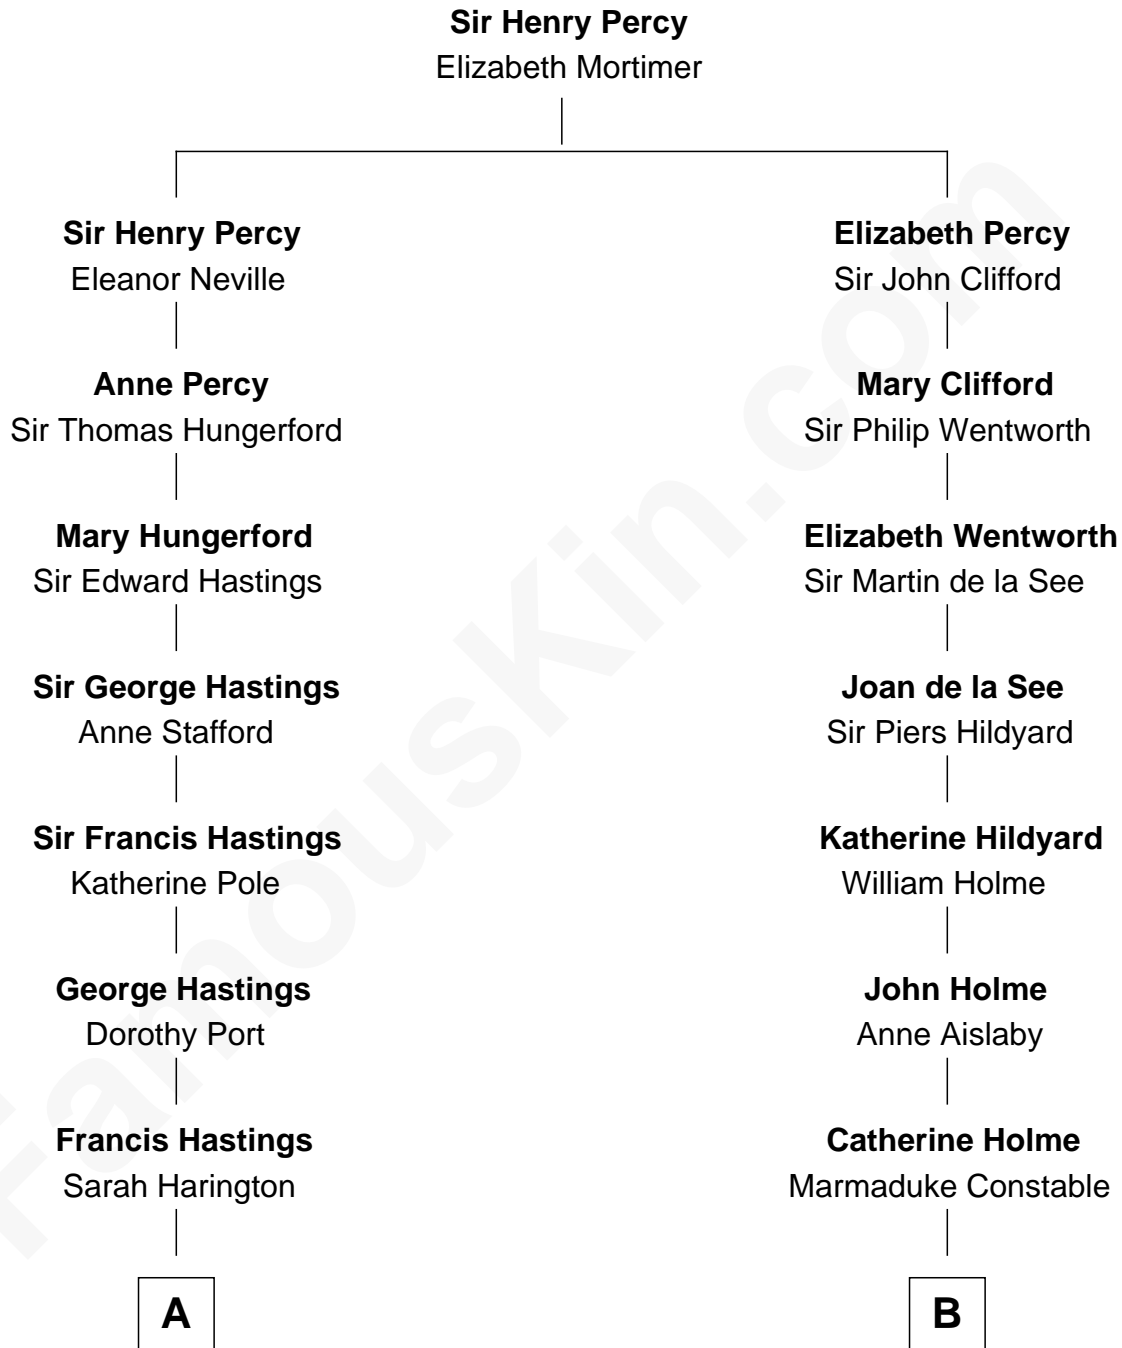

## Relationship Chart of

### Lewis Carroll

*Author of Alice in Wonderland*

14th cousin 6 times removed of

**Illeana Douglas**

*TV and Movie Actress*

C

**Lena Priscilla Shackelford**  
Edouard Gregory Hesselberg

**Melvyn Edouard Hesselberg**  
Rosalind Hightower

**Gregory Hesselberg**  
Joan Georgescu

**Illeana Douglas**  
*TV and Movie Actress*