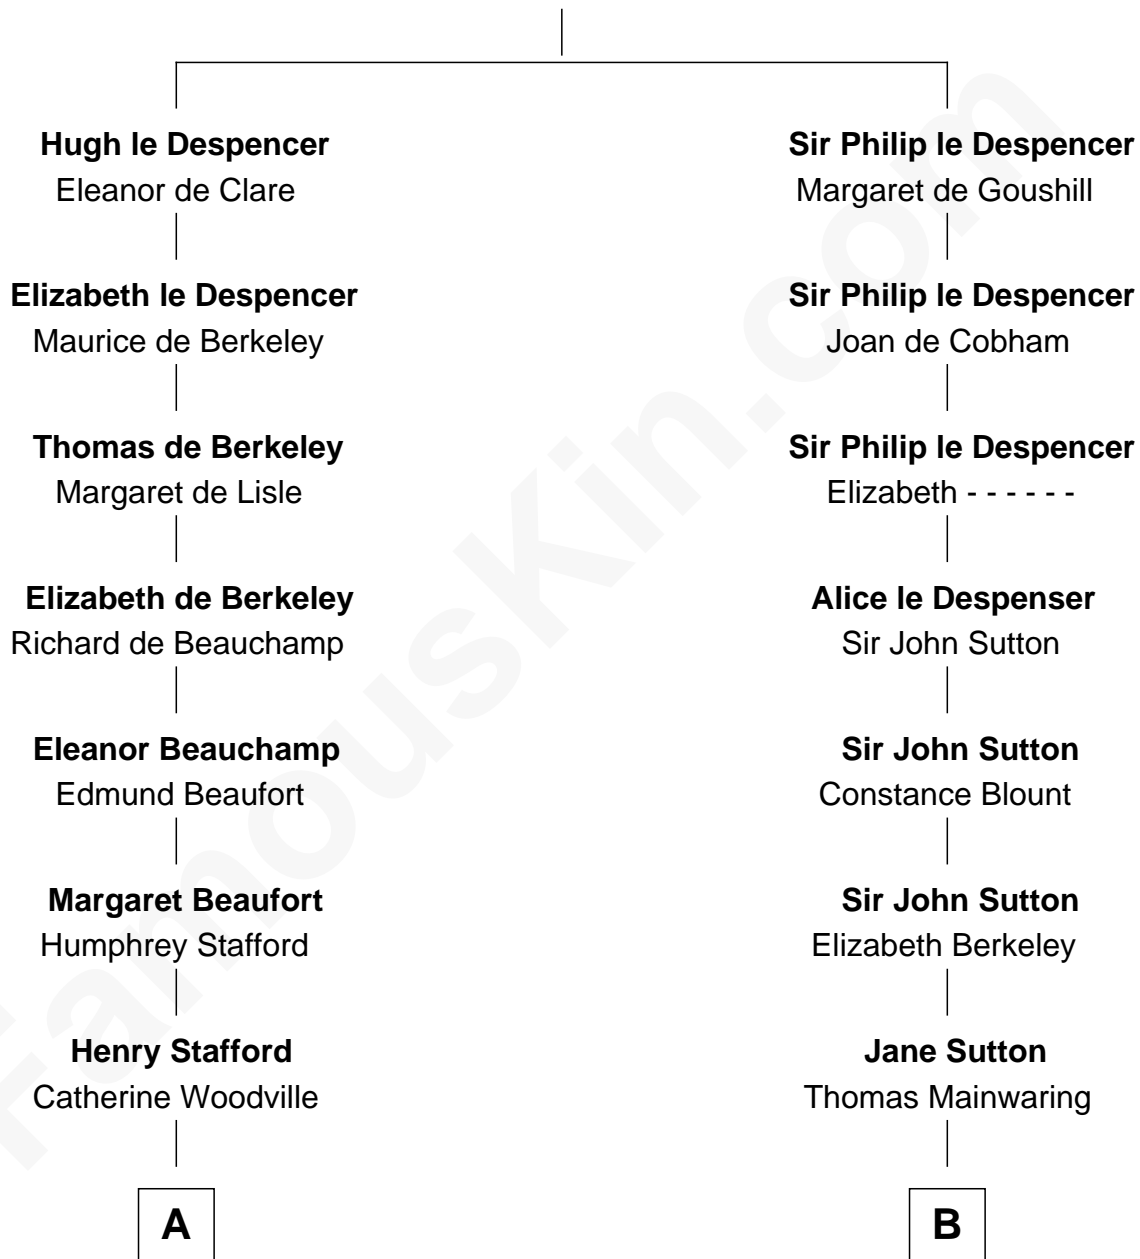

## Relationship Chart of

### Lewis Carroll

*Author of Alice in Wonderland*

18th cousin 3 times removed of

**Illeana Douglas**

*TV and Movie Actress*

**Sir Hugh le Despencer**

Isabella de Beauchamp

**C**

**Frances Jane Lutwidge**

Rev. Charles Dodgson

**Lewis Carroll**

*Author of Alice in Wonderland*

**D**

**Emma Jane Douglas**

Col. George Taliaferro Shackelford

**Lena Priscilla Shackelford**

Edouard Gregory Hesselberg

**Melvyn Edouard Hesselberg**

Rosalind Hightower

**Gregory Hesselberg**

Joan Georgescu

**Illeana Douglas**

*TV and Movie Actress*