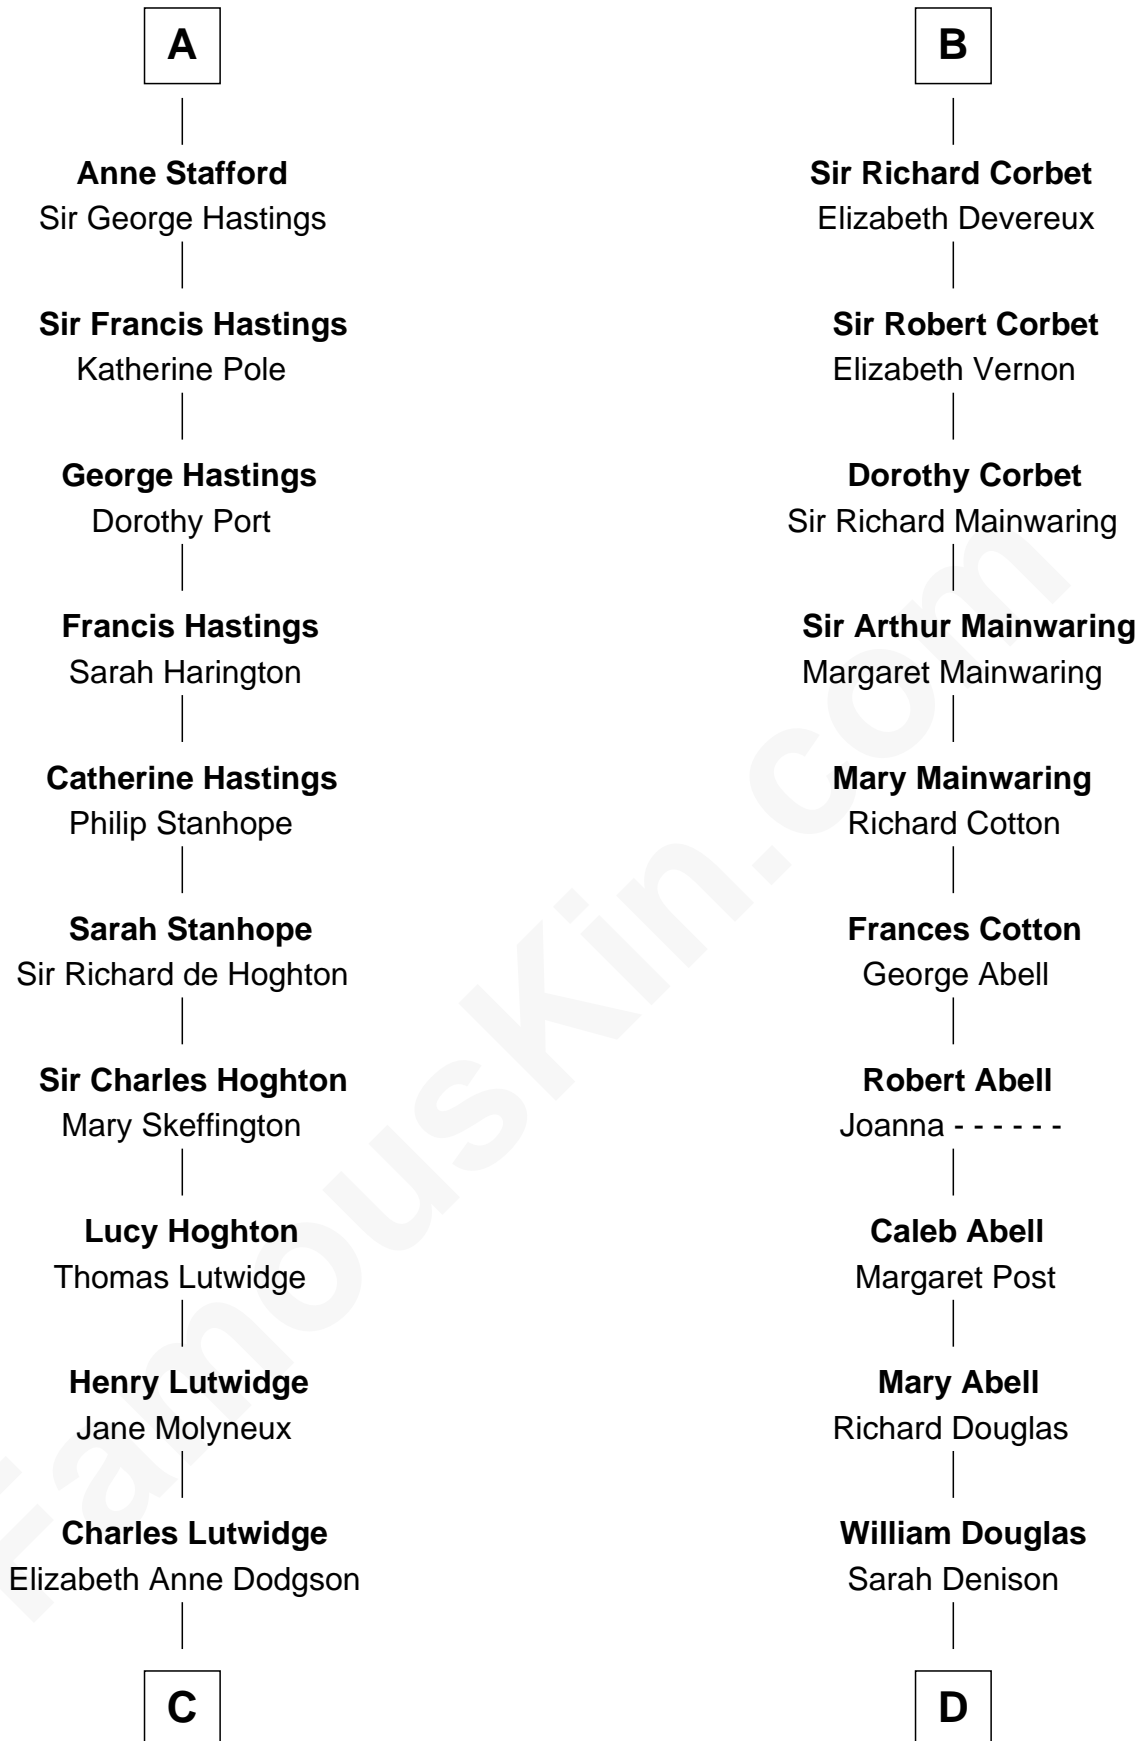

FamousKin.com

Relationship Chart of

Lewis Carroll

Author of Alice in Wonderland

18th cousin 3 times removed of

Melvyn Douglas
Movie Actor

C

Frances Jane Lutwidge

Rev. Charles Dodgson

Lewis Carroll

Author of Alice in Wonderland

D

Richard Douglas

Lucy Way

Erskine Douglas

Sophia Garrett

Emma Jane Douglas

Col. George Taliaferro Shackelford

Lena Priscilla Shackelford

Edouard Gregory Hesselberg

Melvyn Douglas

Movie Actor

FamousKin.com