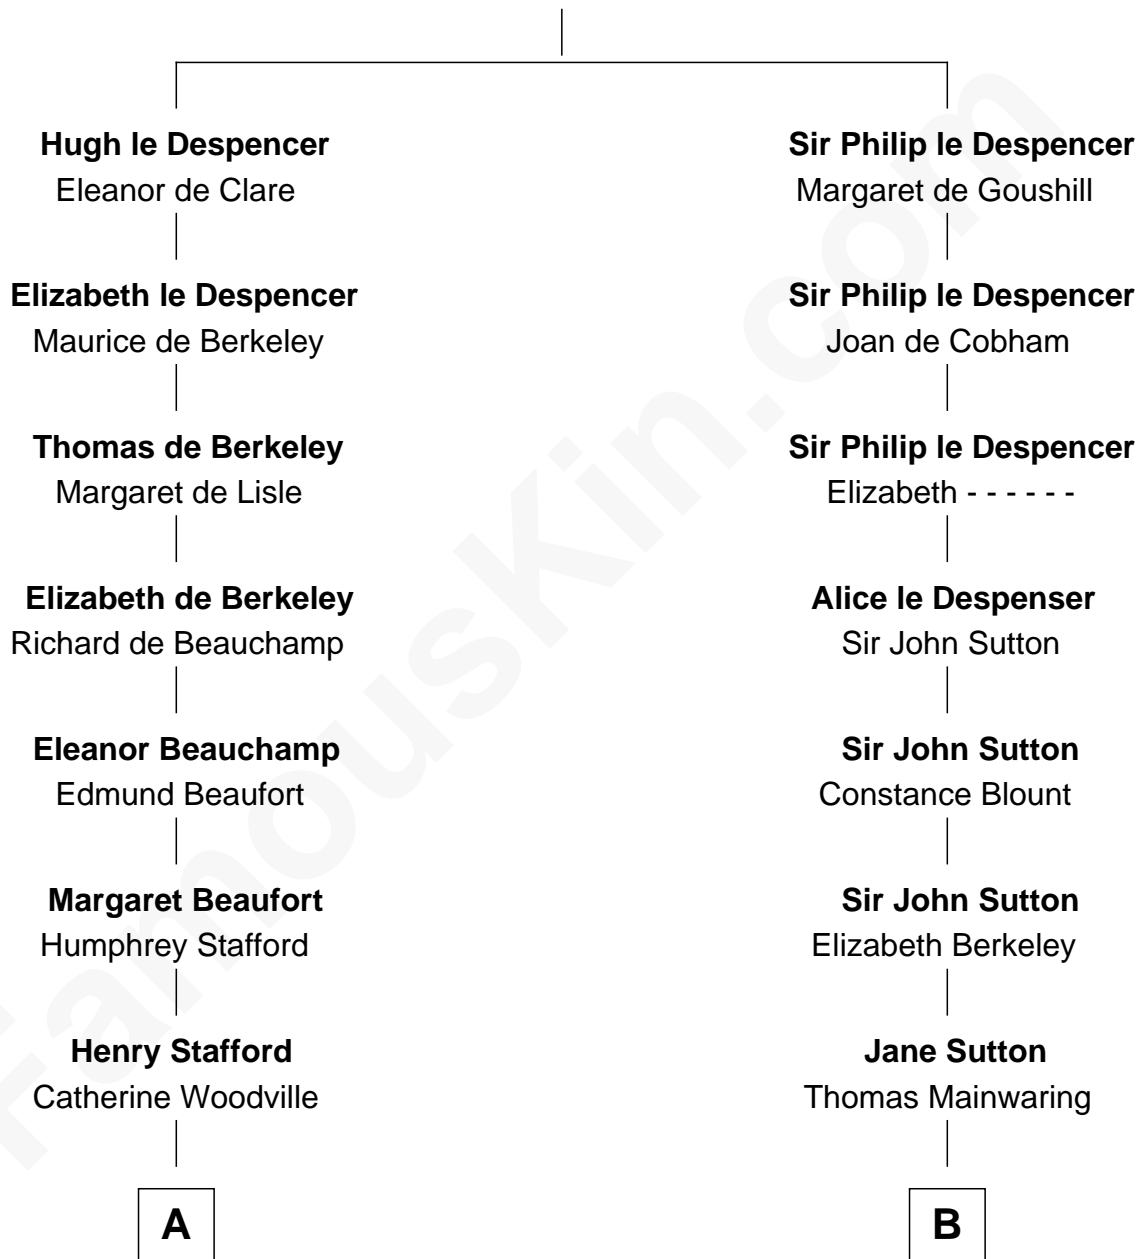

FamousKin.com

Relationship Chart of

Lewis Carroll

Author of Alice in Wonderland

18th cousin 1 time removed of

Melvyn Douglas
Movie Actor

Sir Hugh le Despencer
Isabella de Beauchamp

C

Frances Jane Lutwidge

Rev. Charles Dodgson

Lewis Carroll

Author of Alice in Wonderland

D

Emma Jane Douglas

Col. George Taliaferro Shackelford

Lena Priscilla Shackelford

Edouard Gregory Hesselberg

Melvyn Douglas

Movie Actor

FamousKin.com