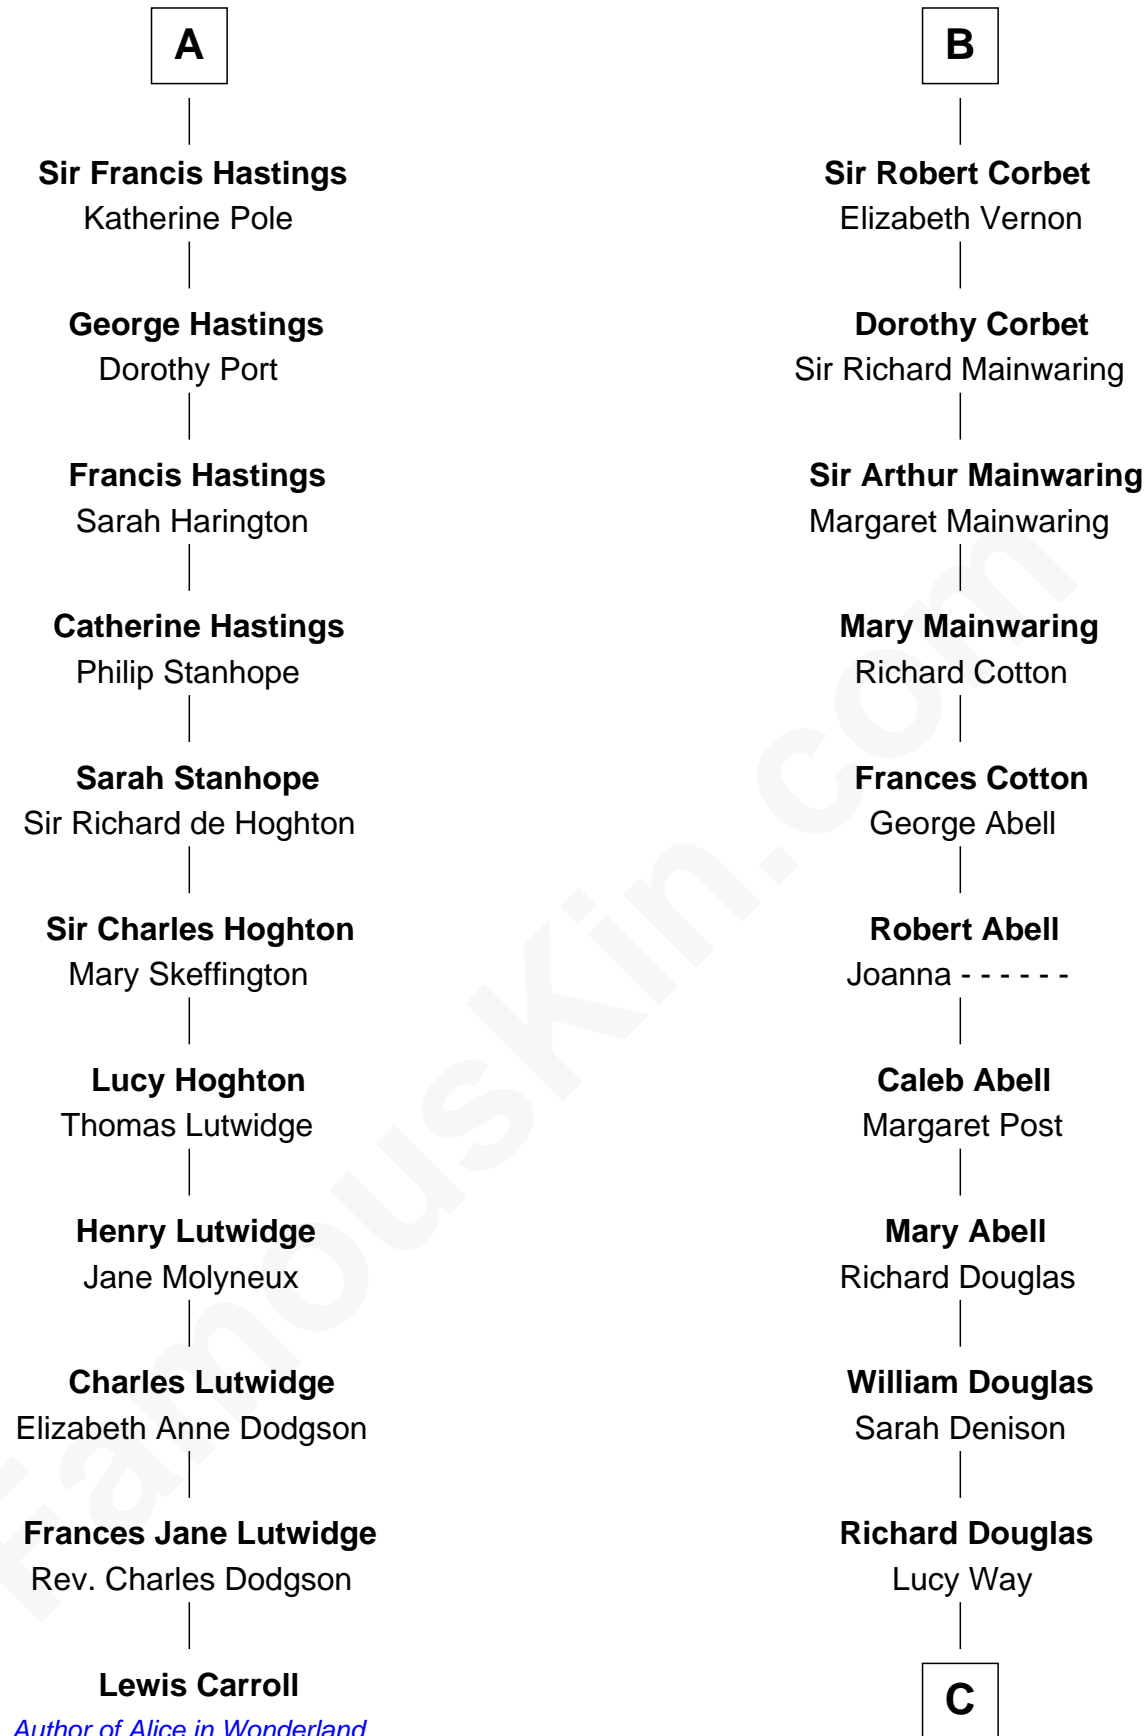

FamousKin.com

Relationship Chart of

Lewis Carroll

Author of Alice in Wonderland

17th cousin 3 times removed of

Melvyn Douglas
Movie Actor

Hugh le Despencer
Eleanor de Clare

Elizabeth le Despencer
Maurice de Berkeley

A

Sir Edward le Despencer
Anne de Ferrers

Edward Despencer
Elizabeth Burghersh

Margaret Despencer
Robert de Ferrers

Sir Edmund Ferrers
Ellen Roche

Sir William Ferrers
Elizabeth Belknap

Anne Ferrers
Sir Walter Devereux

Elizabeth Devereux
Sir Richard Corbet

B

C

Erskine Douglas

Sophia Garrett

Emma Jane Douglas

Col. George Taliaferro Shackelford

Lena Priscilla Shackelford