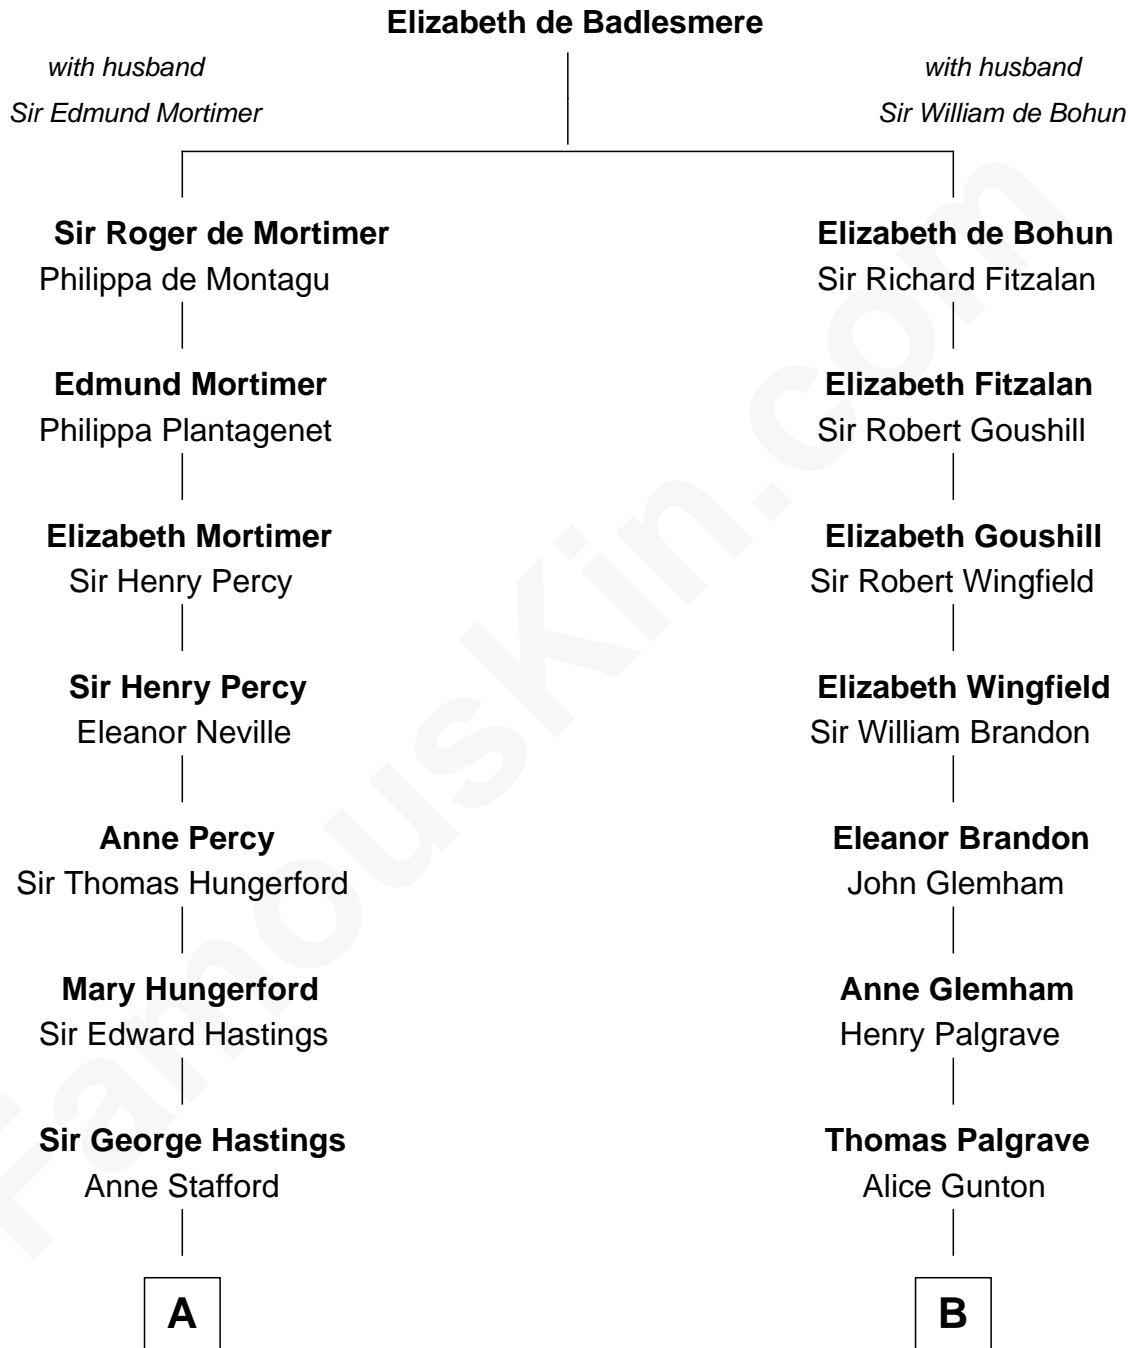

FamousKin.com

Relationship Chart of

Lewis Carroll

Author of Alice in Wonderland

17th cousin 4 times removed of

Sarah Palin

9th Governor of Alaska

C

James W. Heath
Alma Miranda Rhodes

Charles R. Heath
Alice Adeline Oriel

Charles Francis Heath
Nellie Marie Brandt

Charles Richard Heath
Sarah Sheeran

Sarah Palin
9th Governor of Alaska

FamousKin.com