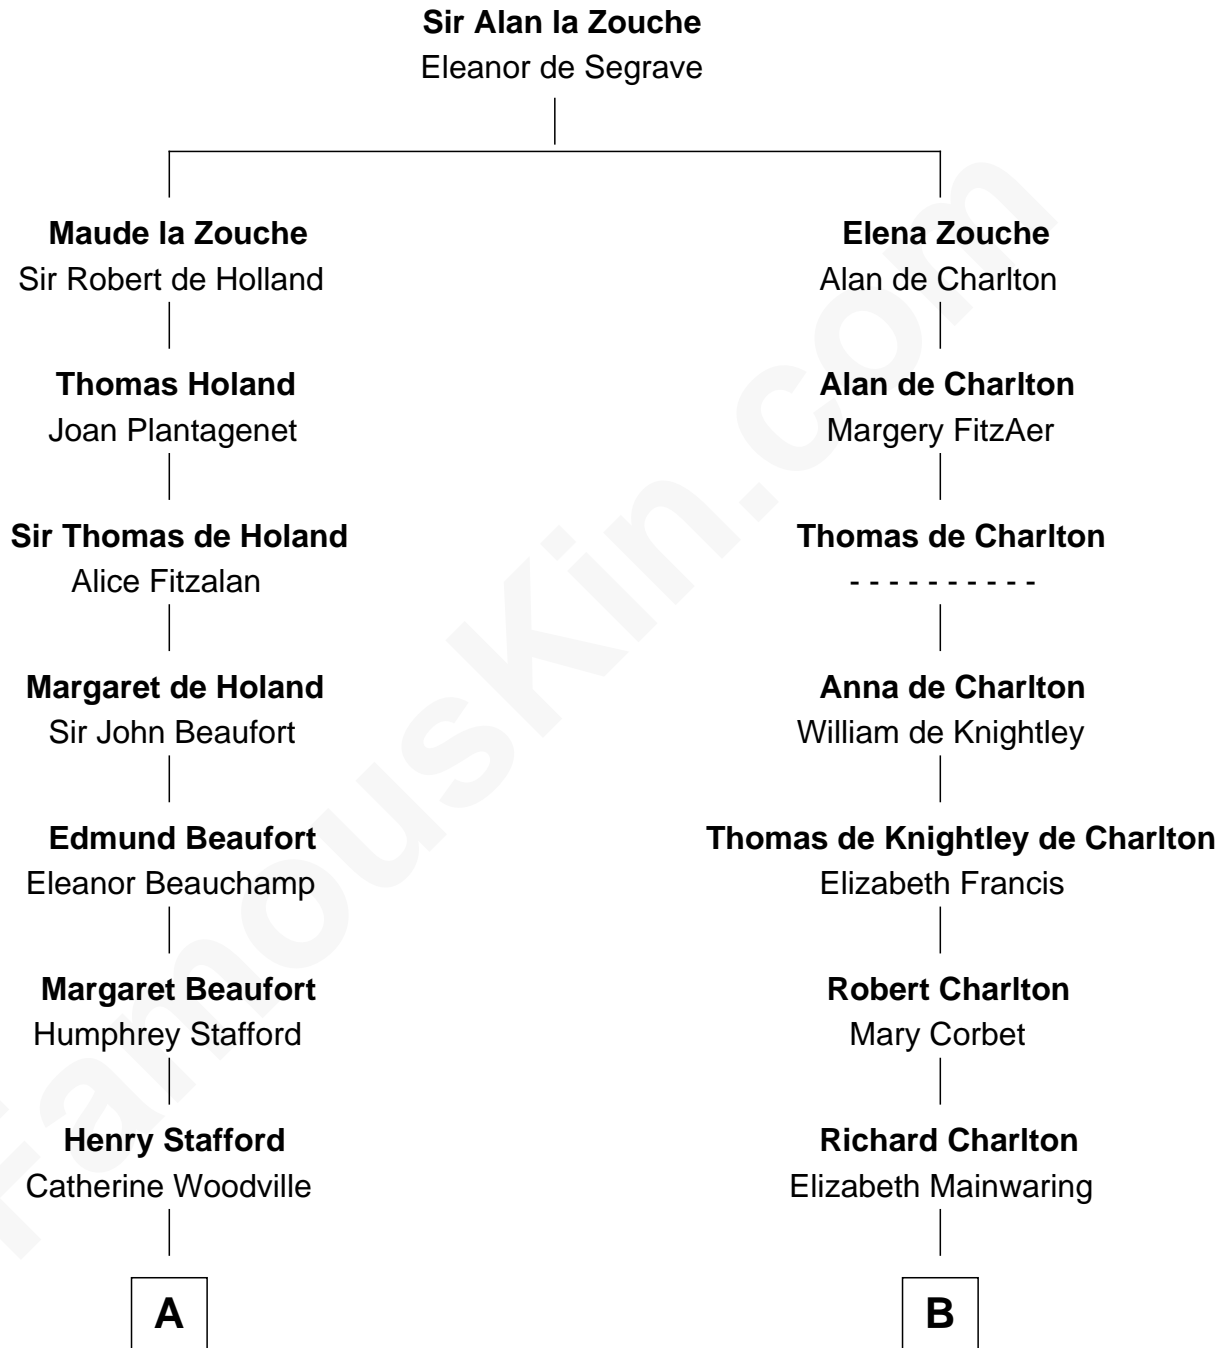

FamousKin.com

Relationship Chart of

Lewis Carroll

Author of Alice in Wonderland

18th cousin 3 times removed of

Sarah Palin

9th Governor of Alaska

C

Frances Jane Lutwidge

Rev. Charles Dodgson

Lewis Carroll

Author of Alice in Wonderland

D

Thomas S. Ruddock

Maria Nancy Newell

May Belle Ruddock

Henry Charles Brandt

Nellie Marie Brandt

Charles Francis Heath

Charles Richard Heath

Sarah Sheeran

Sarah Palin

9th Governor of Alaska

FamousKin.com