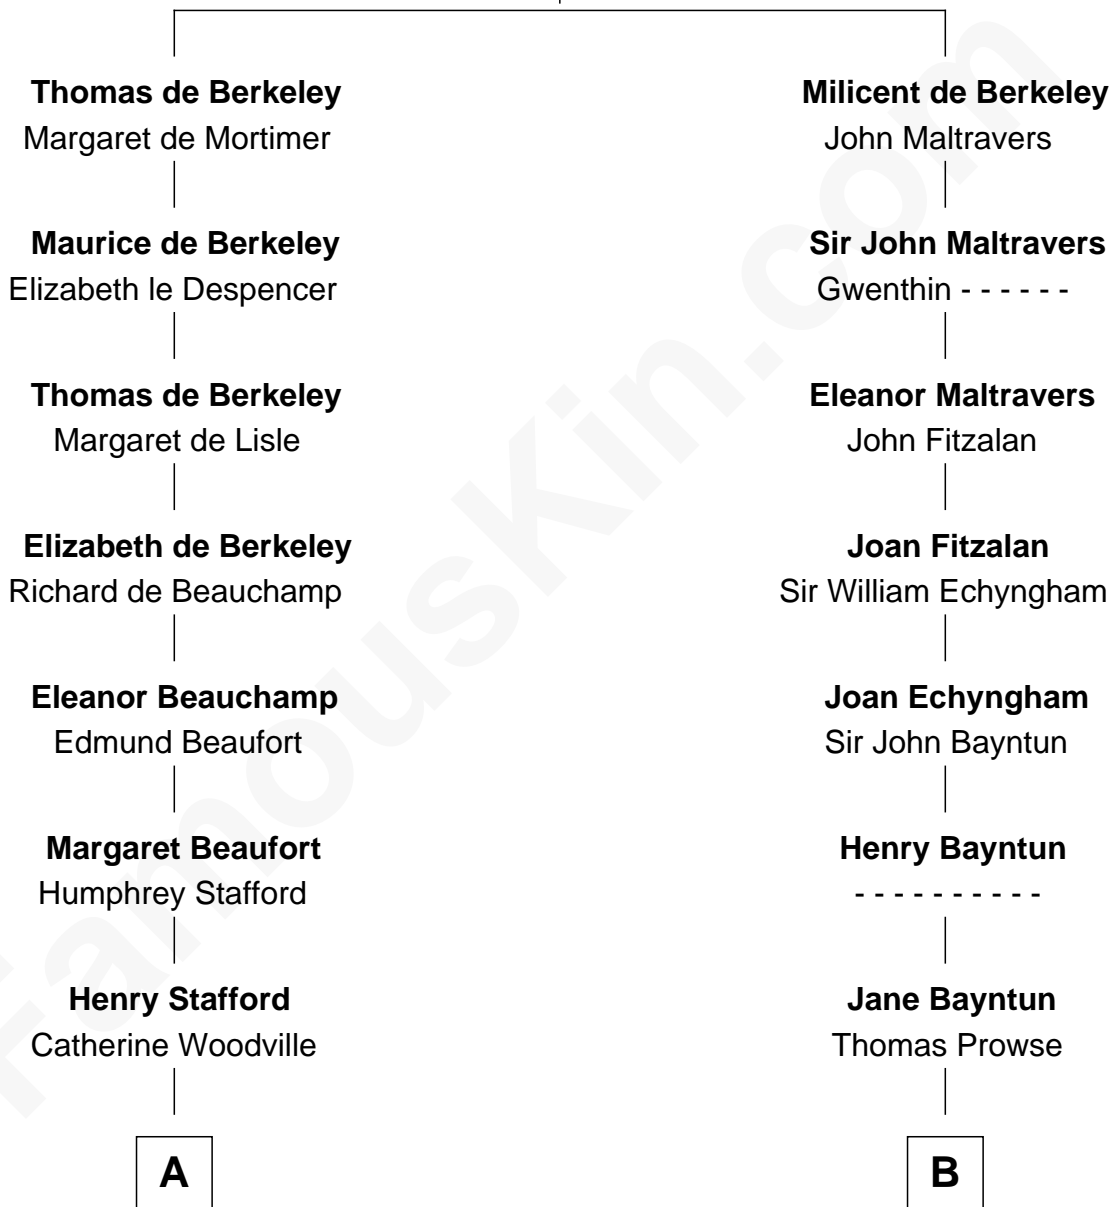

FamousKin.com

Relationship Chart of

Lewis Carroll

Author of Alice in Wonderland

18th cousin 2 times removed of

Sarah Palin

9th Governor of Alaska

Sir Maurice de Berkeley

Eve la Zouche

C

Frances Jane Lutwidge

Rev. Charles Dodgson

Lewis Carroll

Author of Alice in Wonderland

D

May Belle Ruddock

Henry Charles Brandt

Nellie Marie Brandt

Charles Francis Heath

Charles Richard Heath

Sarah Sheeran

Sarah Palin

9th Governor of Alaska

FamousKin.com