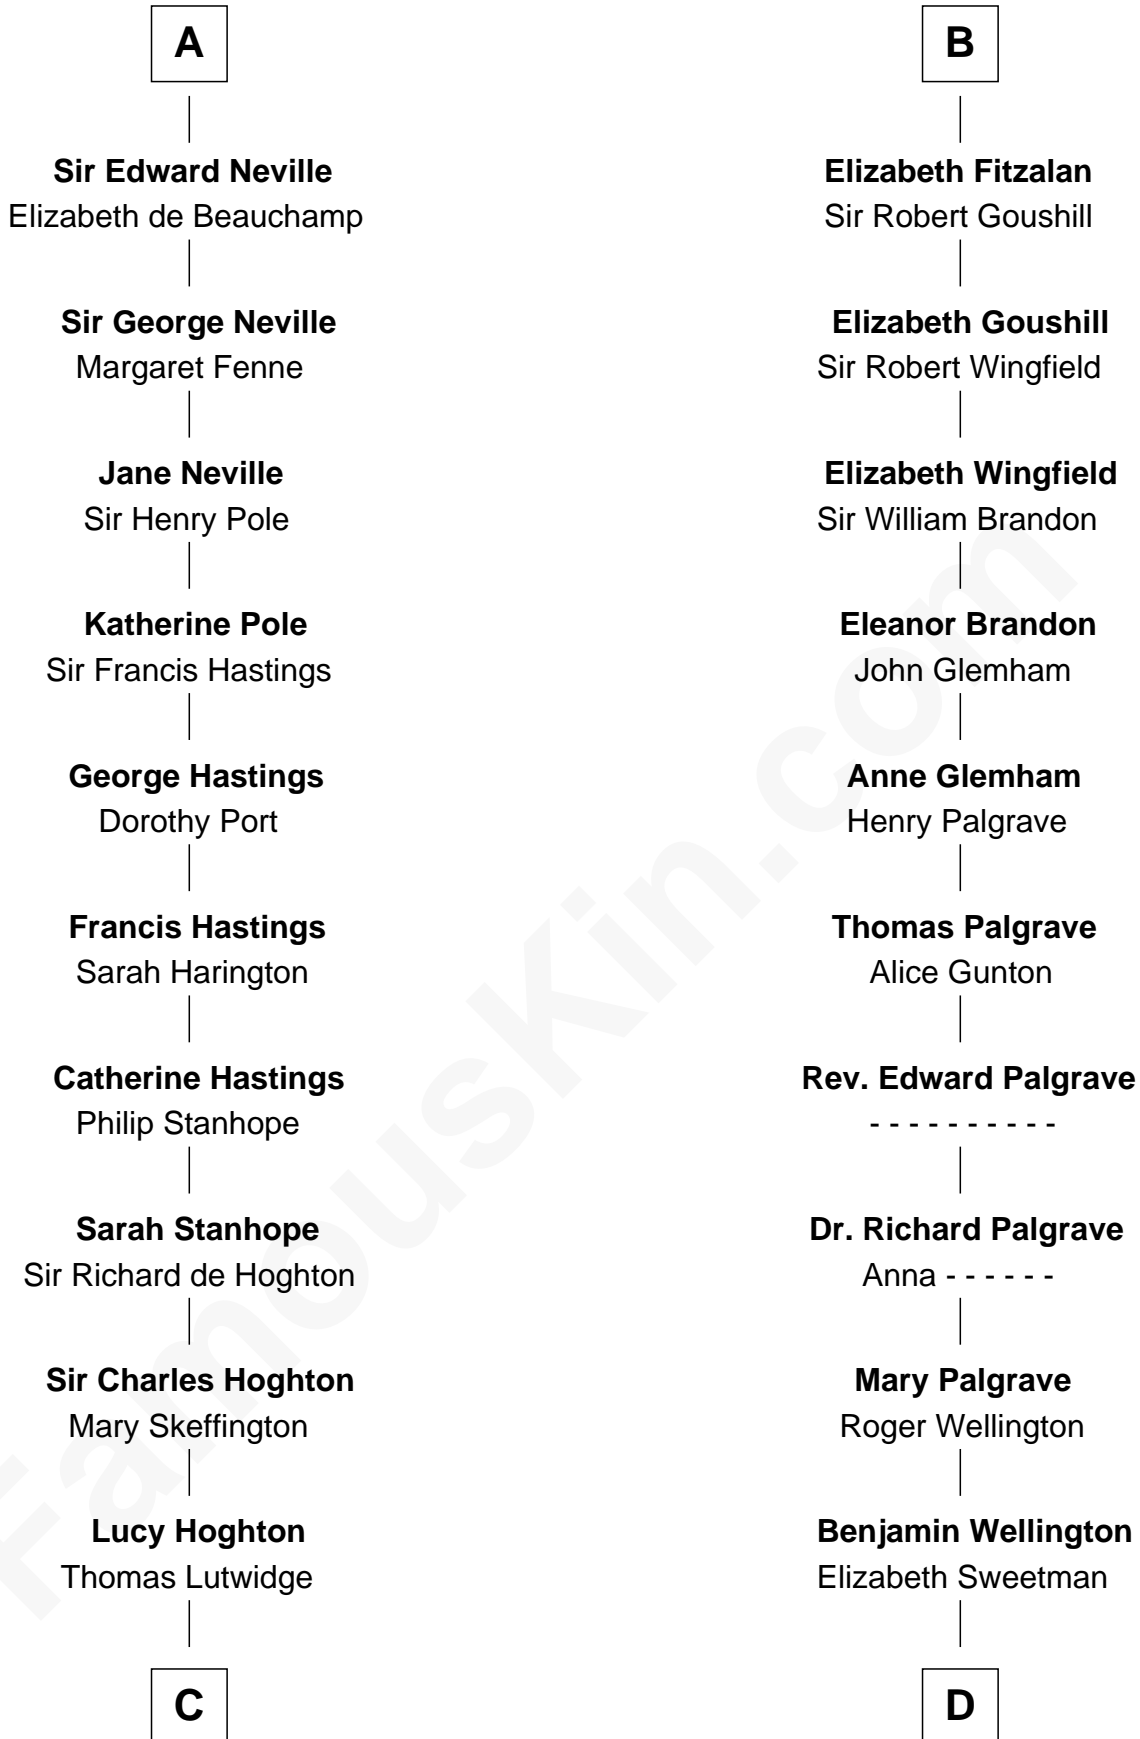

FamousKin.com

Relationship Chart of Lewis Carroll

Author of Alice in Wonderland

20th cousin 1 time removed of

Shubael D. Childs

Founder of S.D. Childs & Company

C

Henry Lutwidge

Jane Molyneux

Charles Lutwidge

Elizabeth Anne Dodgson

Frances Jane Lutwidge

Rev. Charles Dodgson

Lewis Carroll

Author of Alice in Wonderland

D