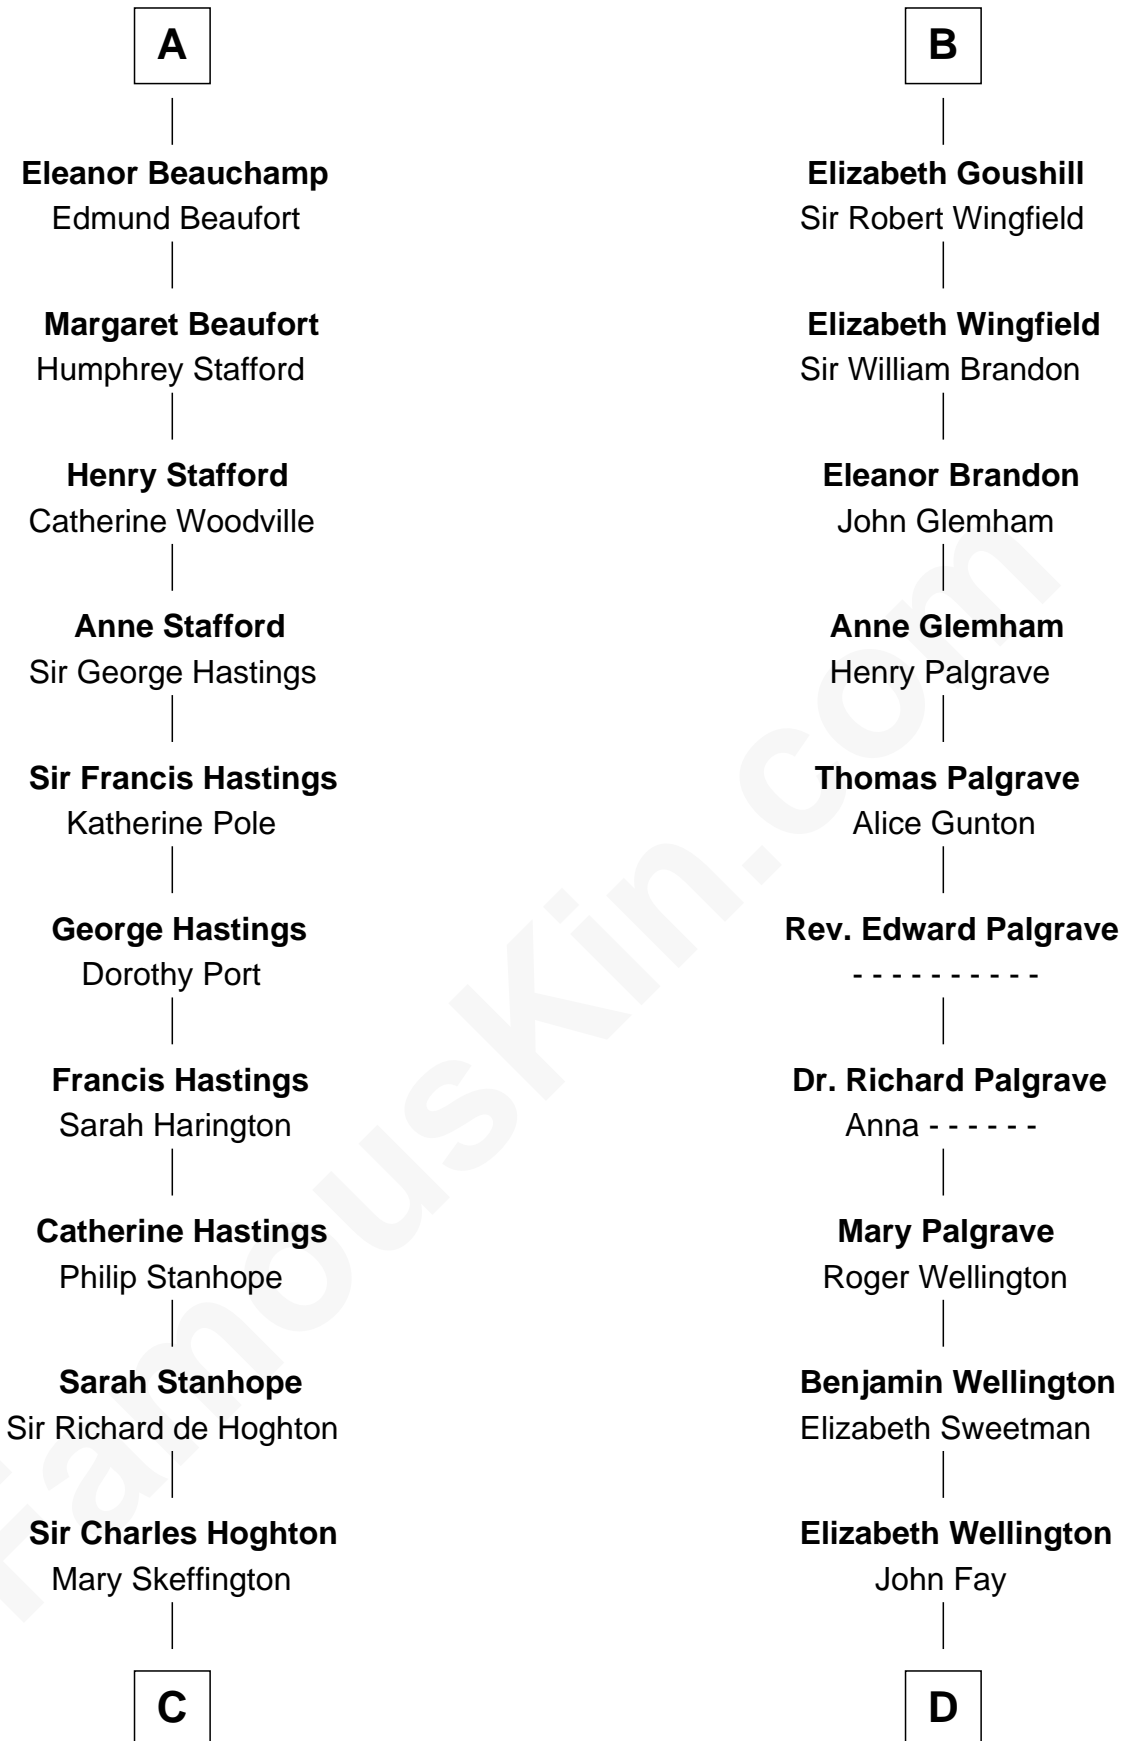

FamousKin.com

Relationship Chart of Lewis Carroll

Author of Alice in Wonderland

20th cousin 1 time removed of

Shubael D. Childs

Founder of S.D. Childs & Company

C

Lucy Hoghton
Thomas Lutwidge

Henry Lutwidge
Jane Molyneux

Charles Lutwidge
Elizabeth Anne Dodgson

Frances Jane Lutwidge
Rev. Charles Dodgson

Lewis Carroll
Author of Alice in Wonderland

D

Benjamin Fay
Martha Miles

Benjamin Fay
Beulah Stow