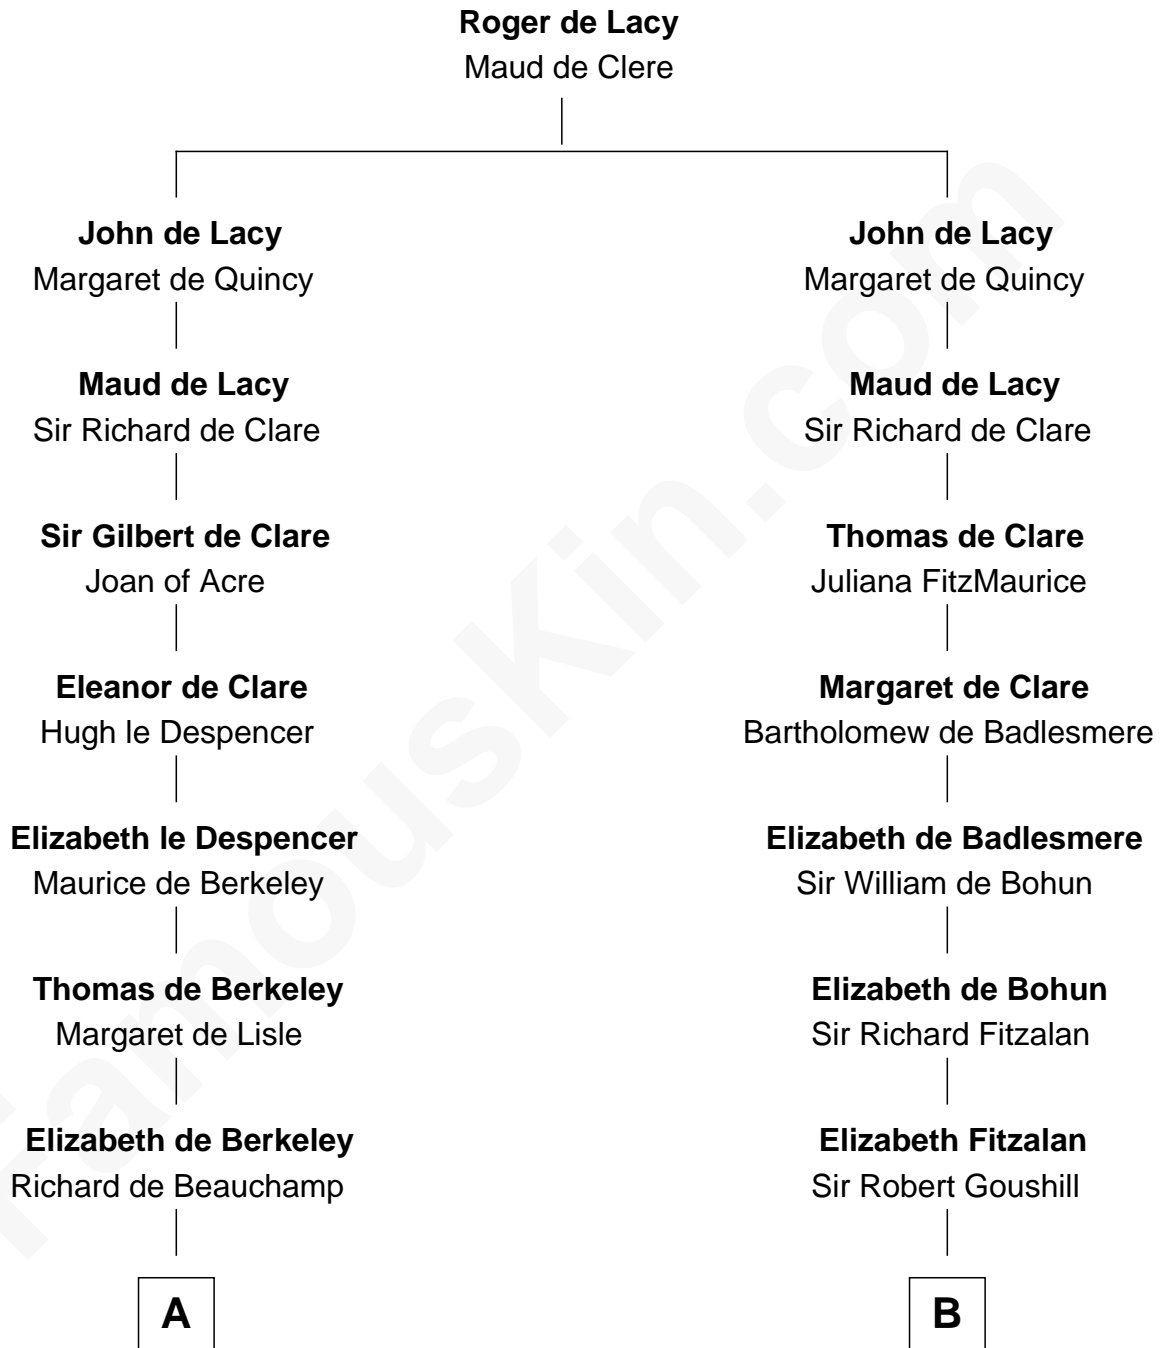

FamousKin.com

Relationship Chart of Lewis Carroll

Author of Alice in Wonderland

20th cousin 1 time removed of

Shubael D. Childs

Founder of S.D. Childs & Company

C

Lucy Hoghton
Thomas Lutwidge

Henry Lutwidge
Jane Molyneux

Charles Lutwidge
Elizabeth Anne Dodgson

Frances Jane Lutwidge
Rev. Charles Dodgson

Lewis Carroll
Author of Alice in Wonderland

D

Benjamin Fay
Martha Miles

Benjamin Fay
Beulah Stow