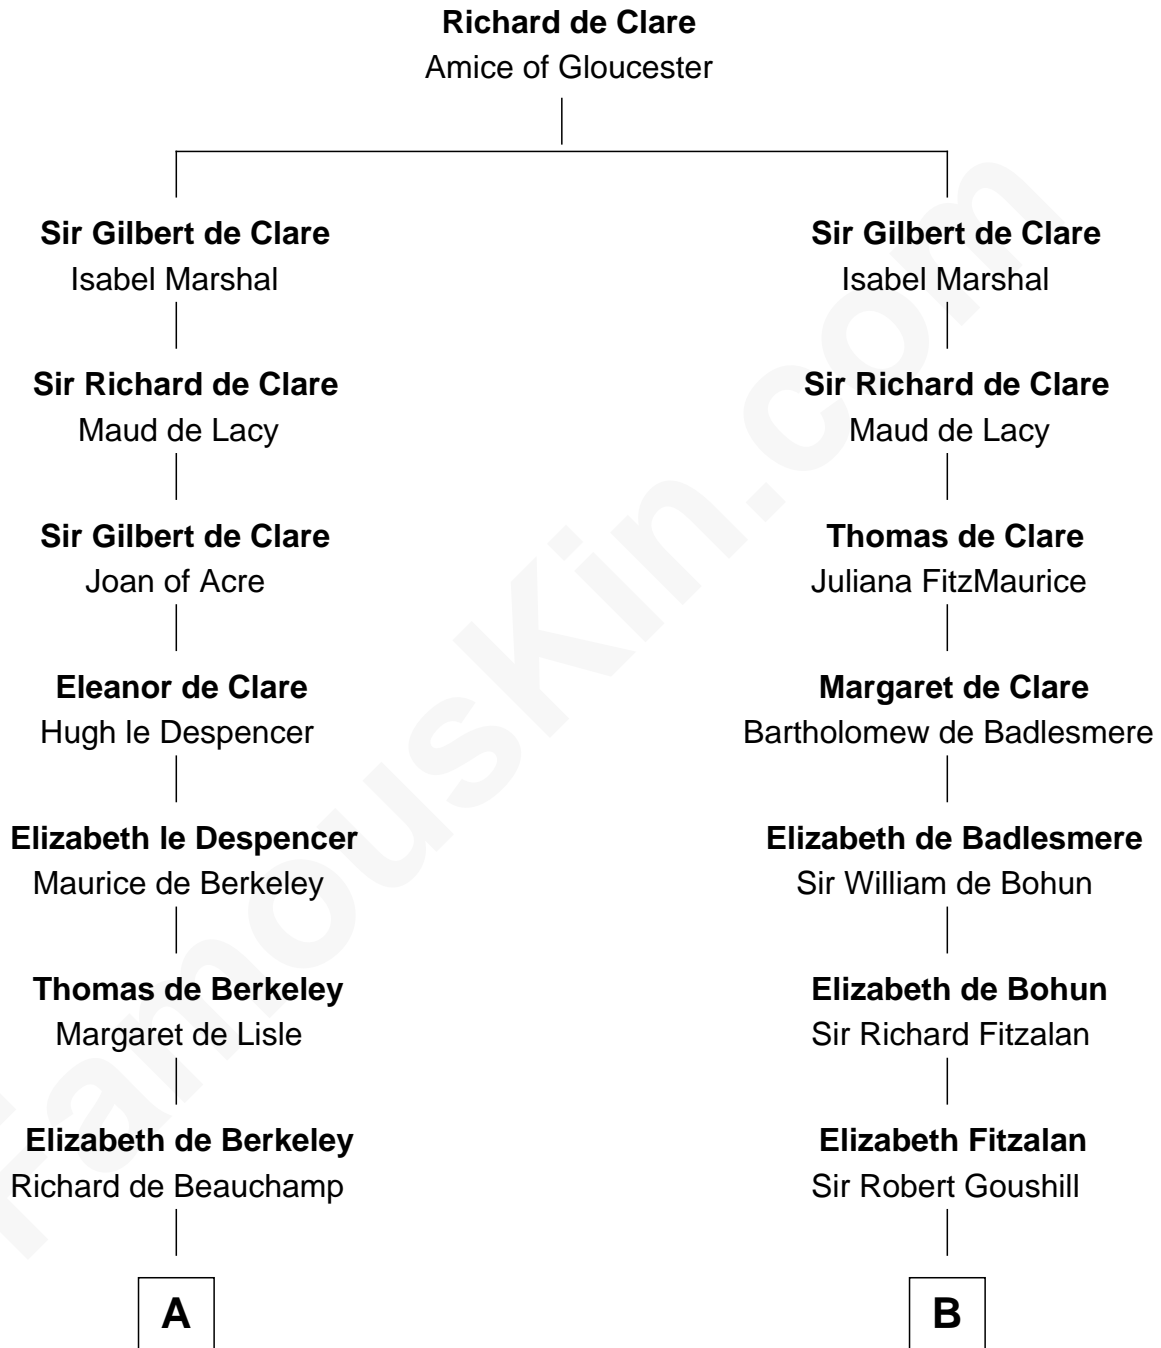

FamousKin.com

Relationship Chart of Lewis Carroll

Author of Alice in Wonderland

20th cousin 1 time removed of

Shubael D. Childs

Founder of S.D. Childs & Company

C

Lucy Hoghton
Thomas Lutwidge

Henry Lutwidge
Jane Molyneux

Charles Lutwidge
Elizabeth Anne Dodgson

Frances Jane Lutwidge
Rev. Charles Dodgson

Lewis Carroll
Author of Alice in Wonderland

D

Benjamin Fay
Martha Miles

Benjamin Fay
Beulah Stow