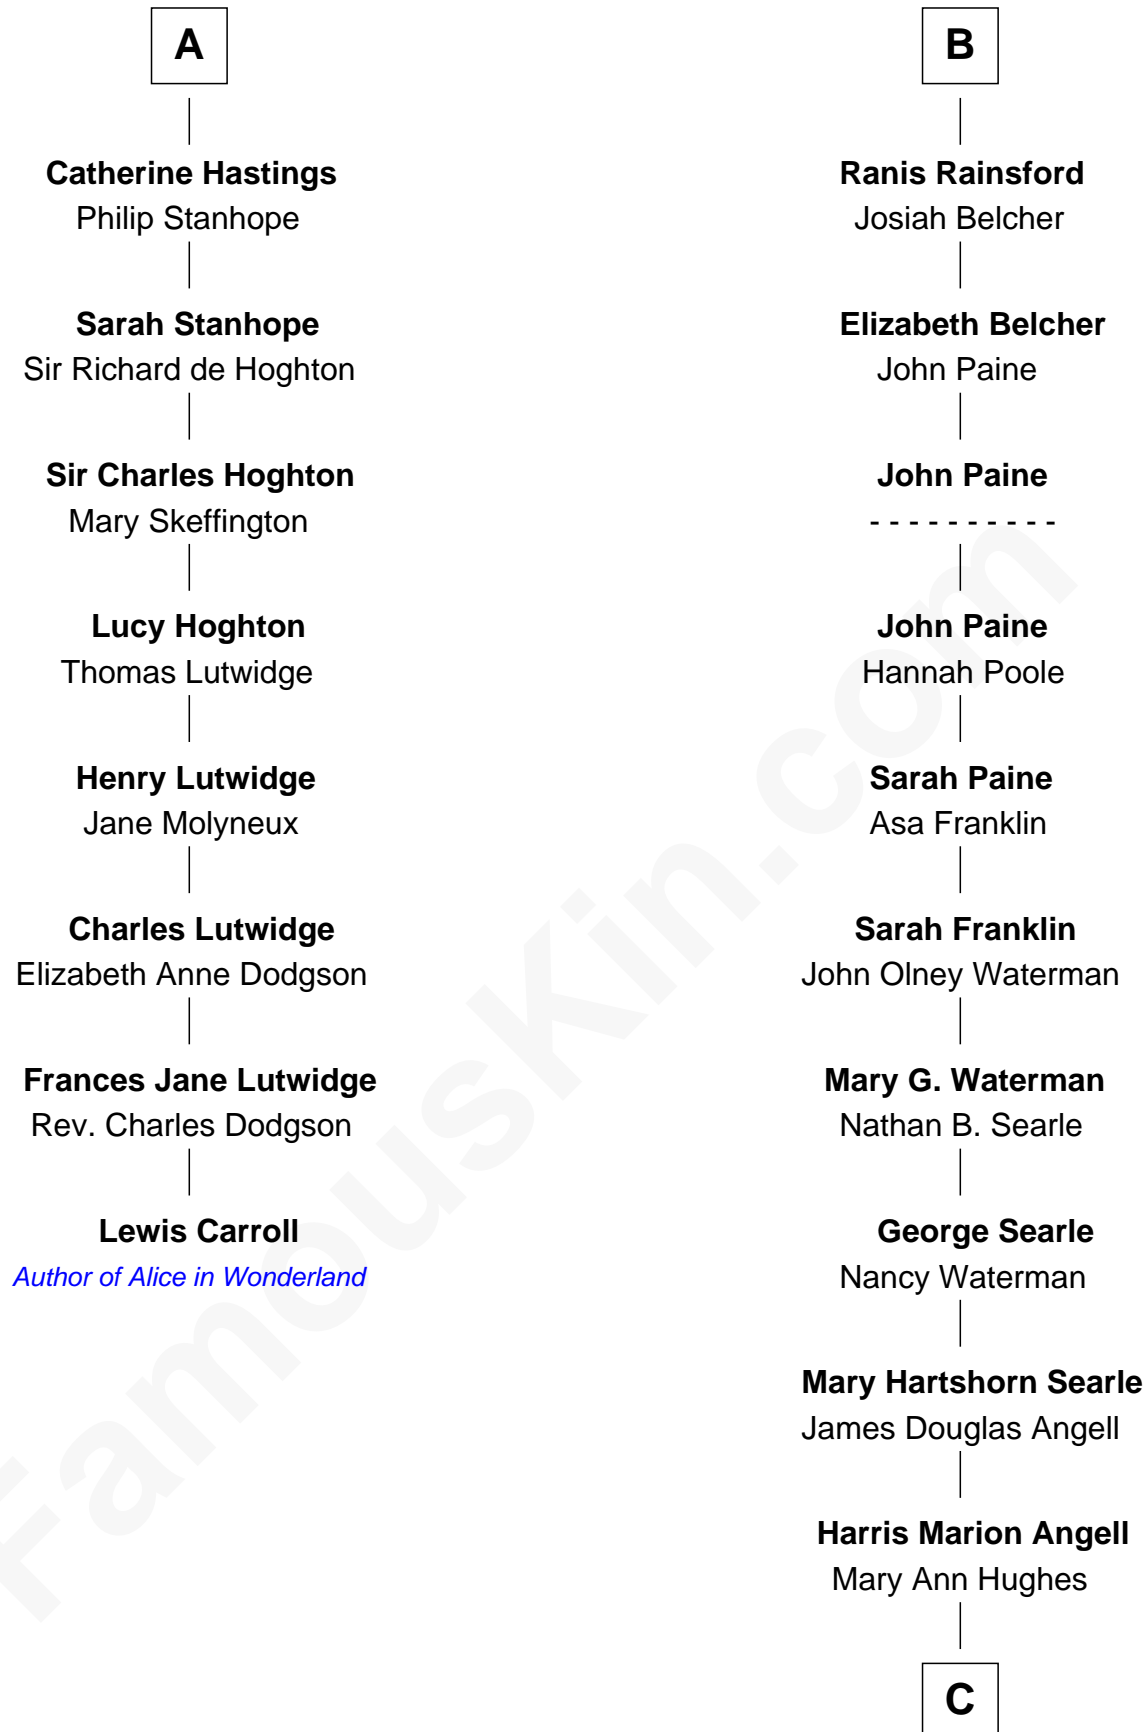

FamousKin.com

Relationship Chart of

Lewis Carroll

Author of Alice in Wonderland

14th cousin 4 times removed of

David Angell

TV Producer - 9/11 Victim

Sir Robert Hungerford

Margaret Botreaux

Sir Robert Hungerford

Eleanor Moleyns

Sir Thomas Hungerford

Anne Percy

Mary Hungerford

Sir Edward Hastings

Sir George Hastings

Eleanor Hungerford

Sir John White

Robert White

Margaret Gainsford

Margaret White

John Kirton

Stephen Kirton

Margaret Offley

Thomas Kirton

Mary Sadler

Mary Kirton

Robert Rainsford

Edward Rainsford

Elizabeth - - - - -

B

C