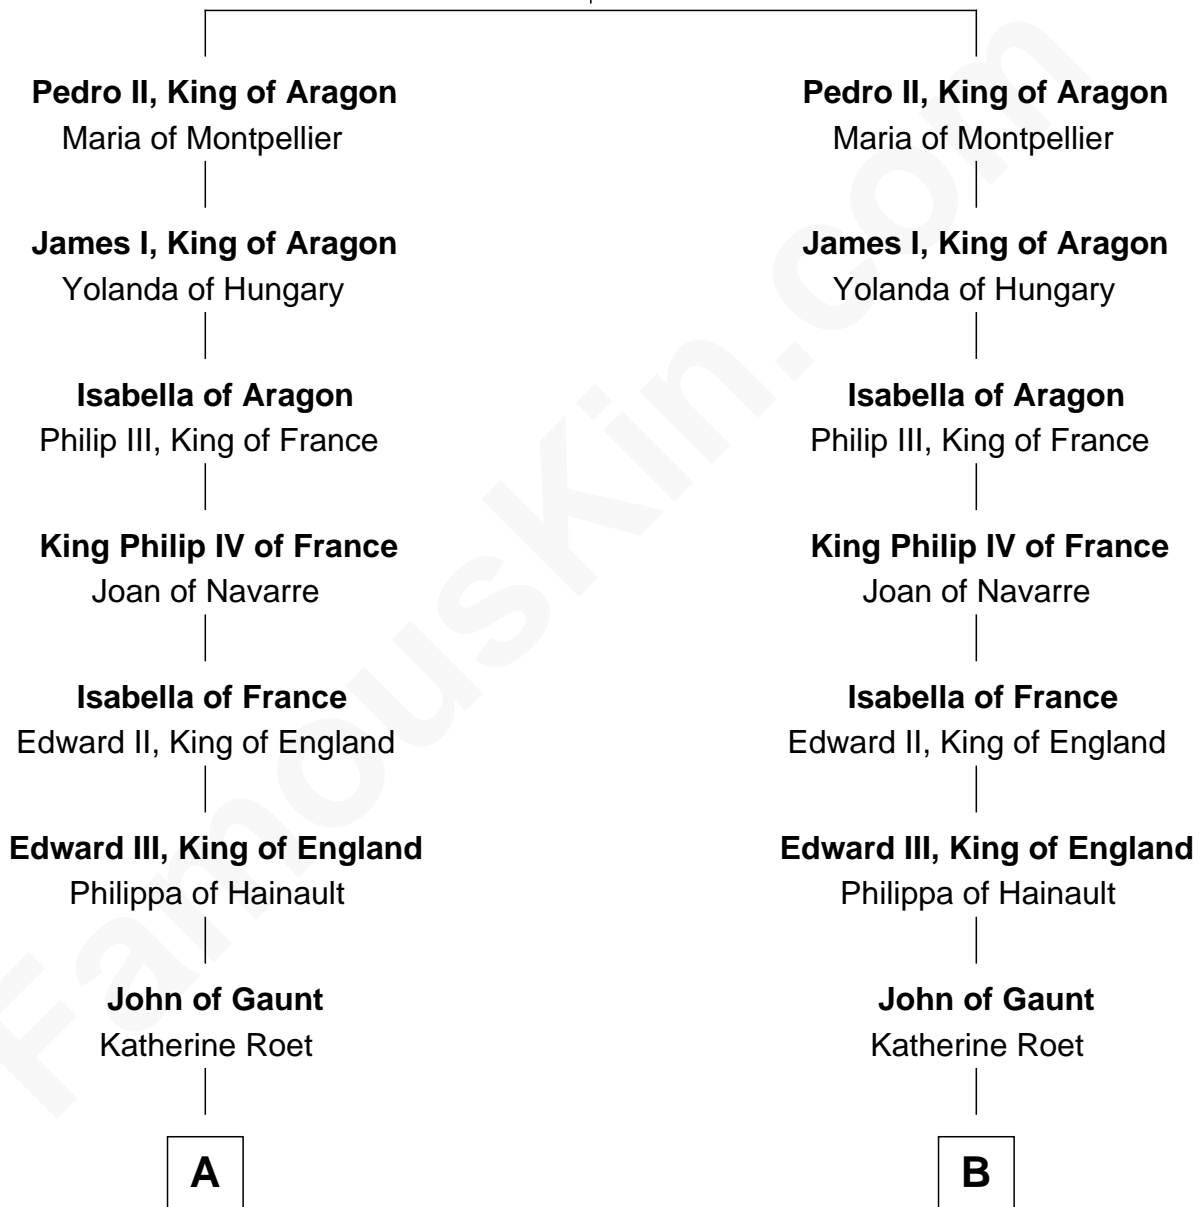

# FamousKin.com Relationship Chart of

**Lewis Carroll**

*Author of Alice in Wonderland*

21st cousin of

**Alexander Hamilton**

*1st U.S. Secretary of the Treasury*

**Alfonso II, King of Aragon**

Sancha of Castile

**C**

**Lucy Hoghton**  
Thomas Lutwidge

**Henry Lutwidge**  
Jane Molyneux

**Charles Lutwidge**  
Elizabeth Anne Dodgson

**Frances Jane Lutwidge**  
Rev. Charles Dodgson

**Lewis Carroll**  
*Author of Alice in Wonderland*