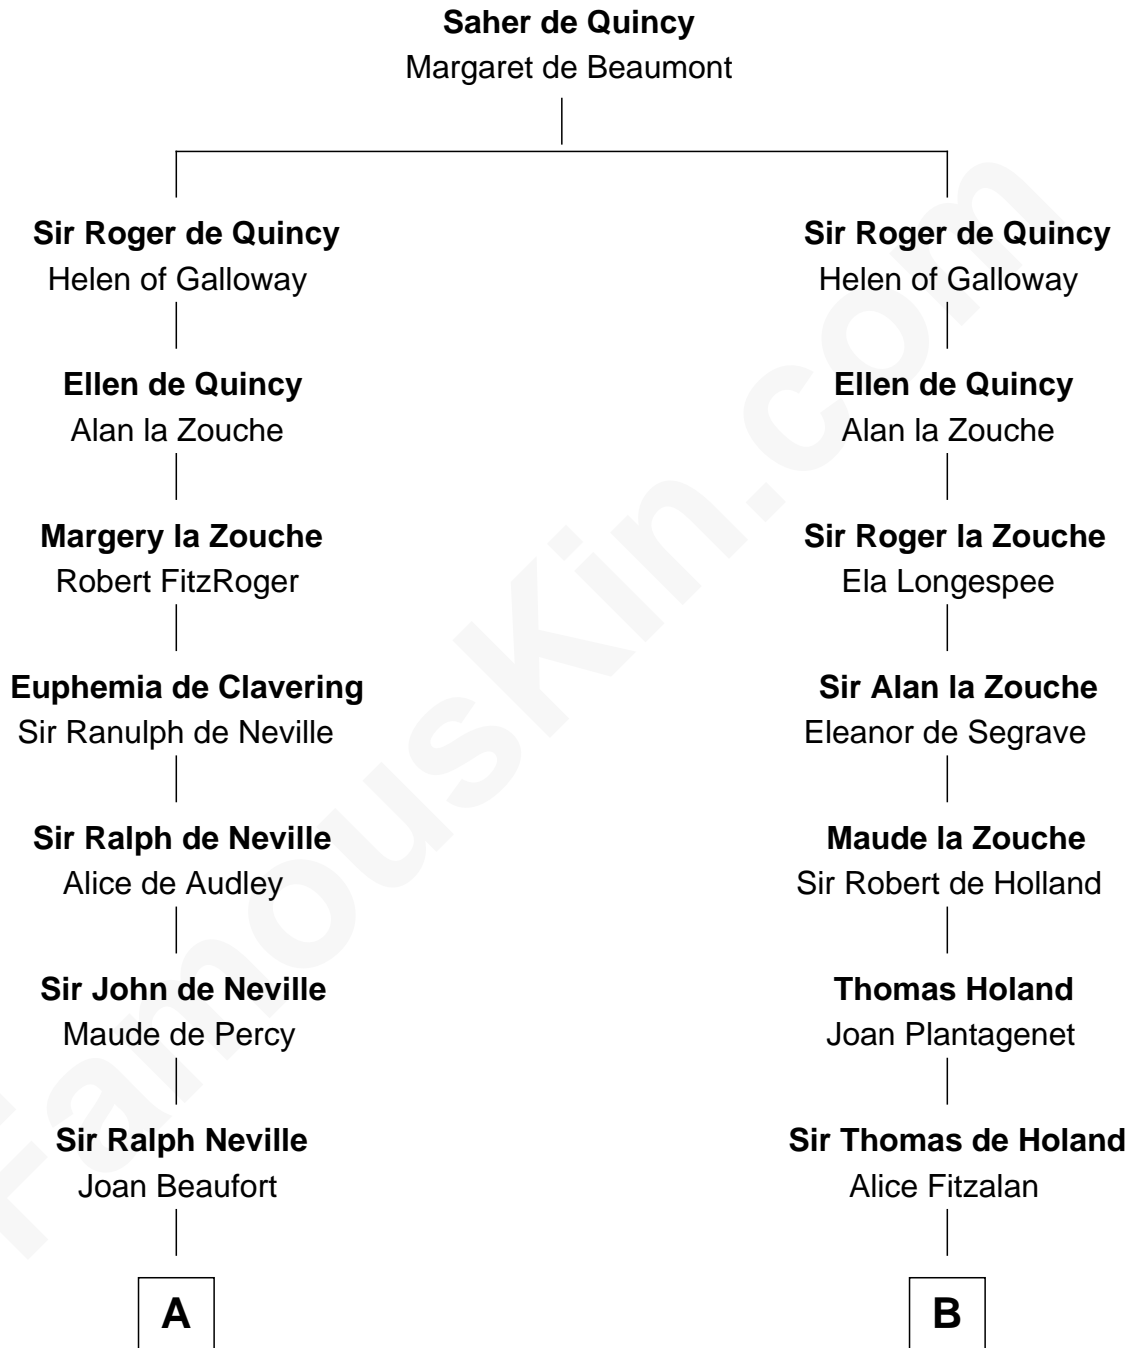

FamousKin.com

Relationship Chart of

Lewis Carroll

Author of Alice in Wonderland

20th cousin 1 time removed of

Alexander Hamilton

1st U.S. Secretary of the Treasury

C

Henry Lutwidge

Jane Molyneux

Charles Lutwidge

Elizabeth Anne Dodgson

Frances Jane Lutwidge

Rev. Charles Dodgson

Lewis Carroll

Author of Alice in Wonderland