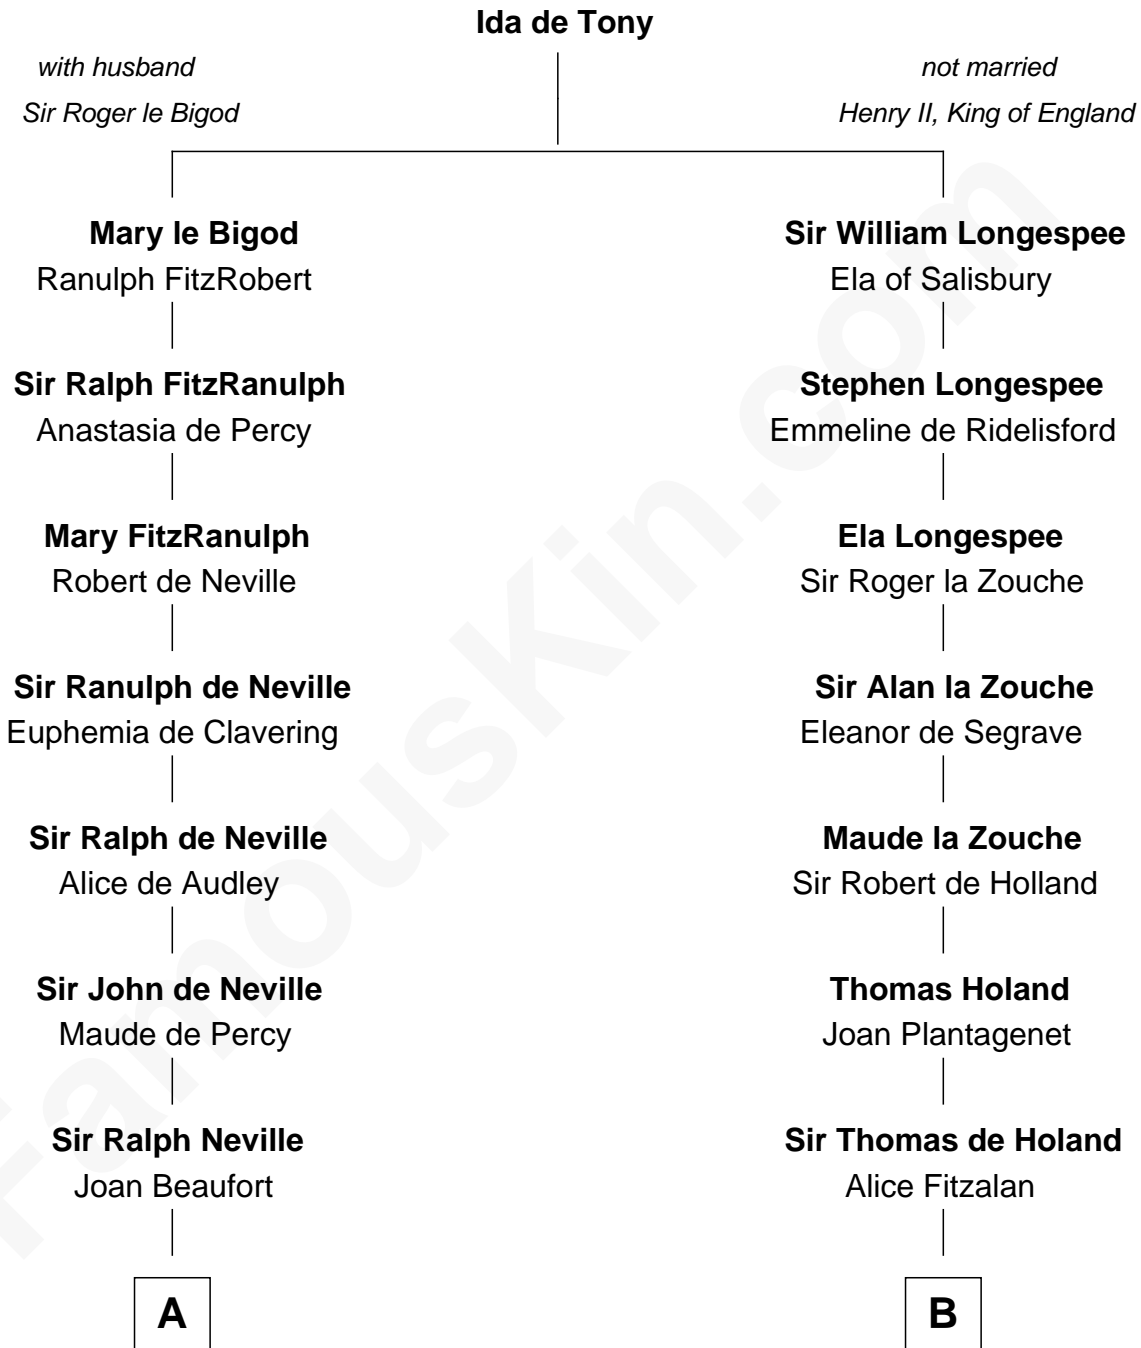

FamousKin.com

Relationship Chart of Lewis Carroll

Author of Alice in Wonderland

20th cousin 1 time removed of

Alexander Hamilton

1st U.S. Secretary of the Treasury

C

Henry Lutwidge

Jane Molyneux

Charles Lutwidge

Elizabeth Anne Dodgson

Frances Jane Lutwidge

Rev. Charles Dodgson

Lewis Carroll

Author of Alice in Wonderland

D