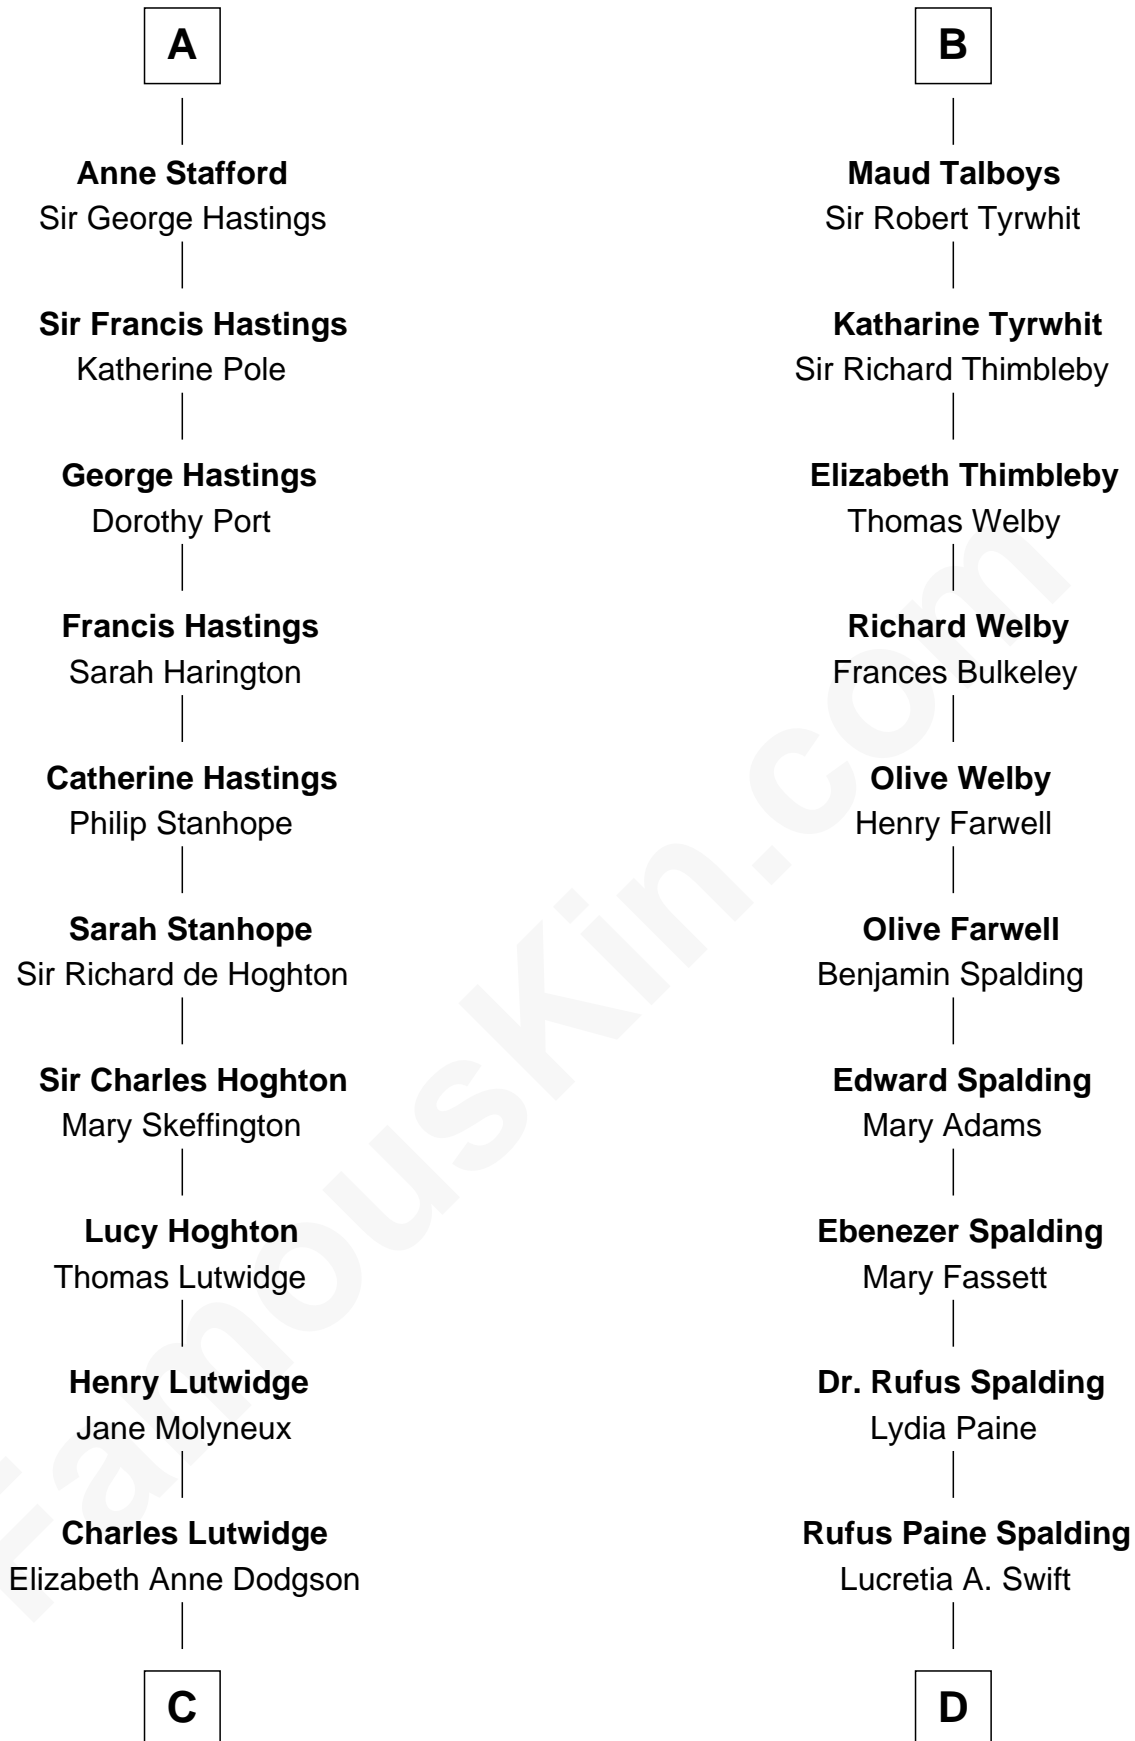

# FamousKin.com Relationship Chart of

**Lewis Carroll**

*Author of Alice in Wonderland*

18th cousin of

**William Rufus Day**

*36th U.S. Secretary of State*

**Sir Gilbert de Clare**

Joan of Acre

**C**

**Frances Jane Lutwidge**

Rev. Charles Dodgson

**Lewis Carroll**

*Author of Alice in Wonderland*

**D**

**Emily Swift Spalding**

Luther Day

**William Rufus Day**

*36th U.S. Secretary of State*

FamousKin.com