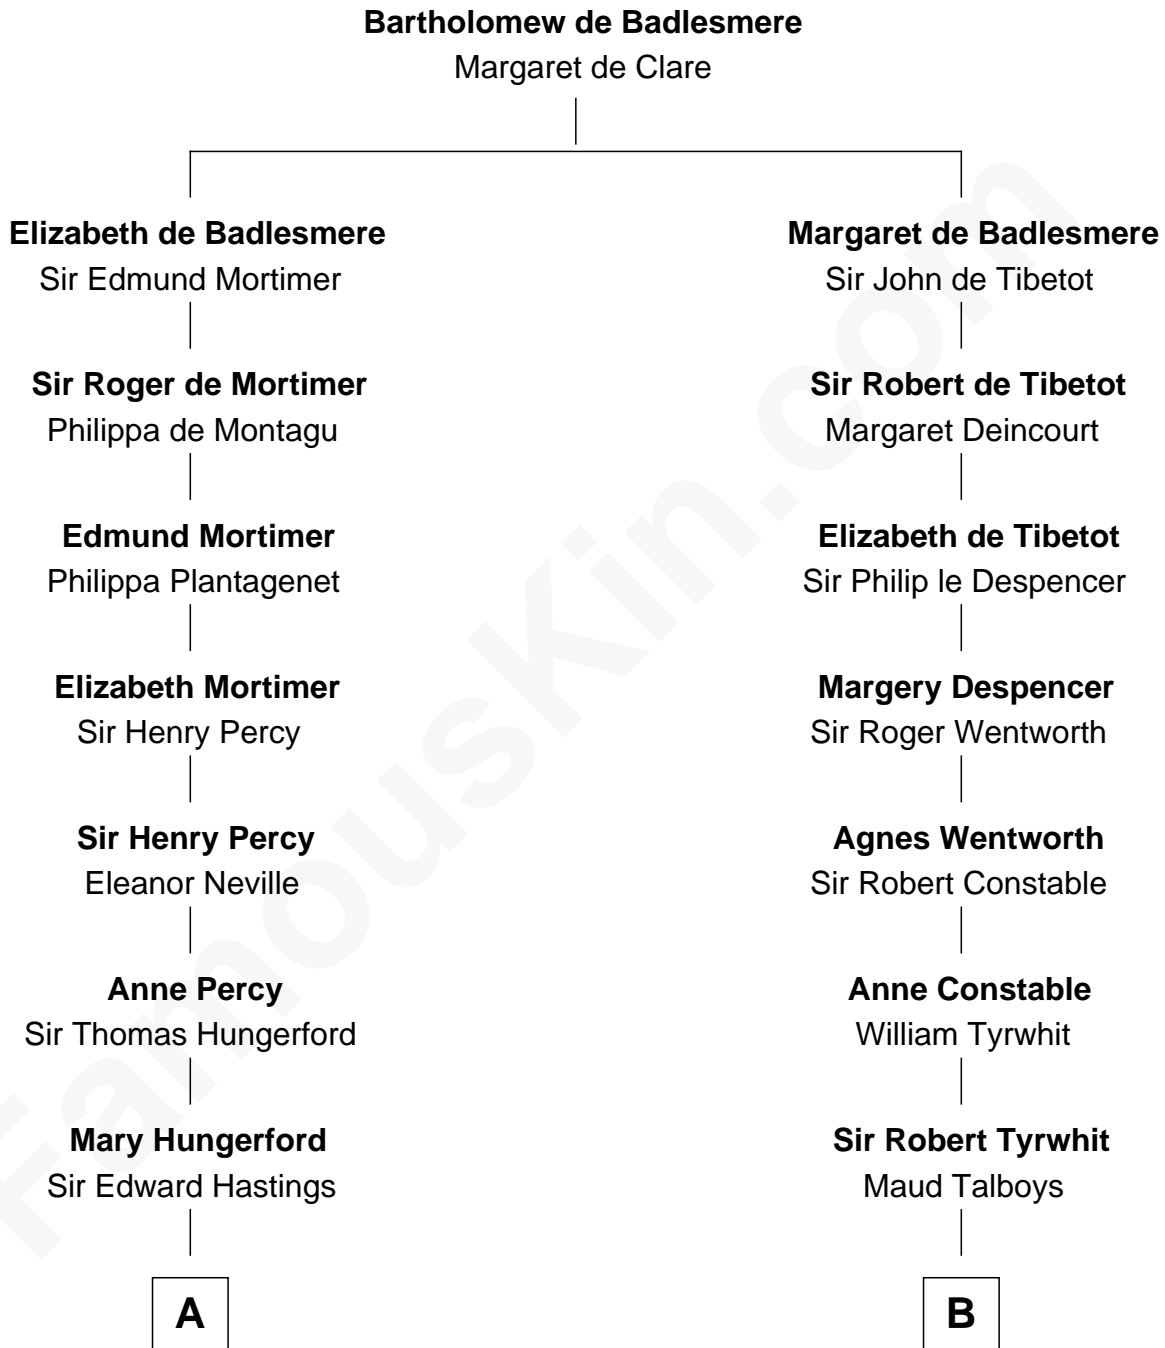

FamousKin.com

Relationship Chart of

Lewis Carroll

Author of Alice in Wonderland

18th cousin 3 times removed of

Anna Gunn

TV and Movie Actress

C

Frances Jane Lutwidge

Rev. Charles Dodgson

Lewis Carroll

Author of Alice in Wonderland

D

William Rufus Day

Mary Elizabeth Schaefer

Luther N. Day