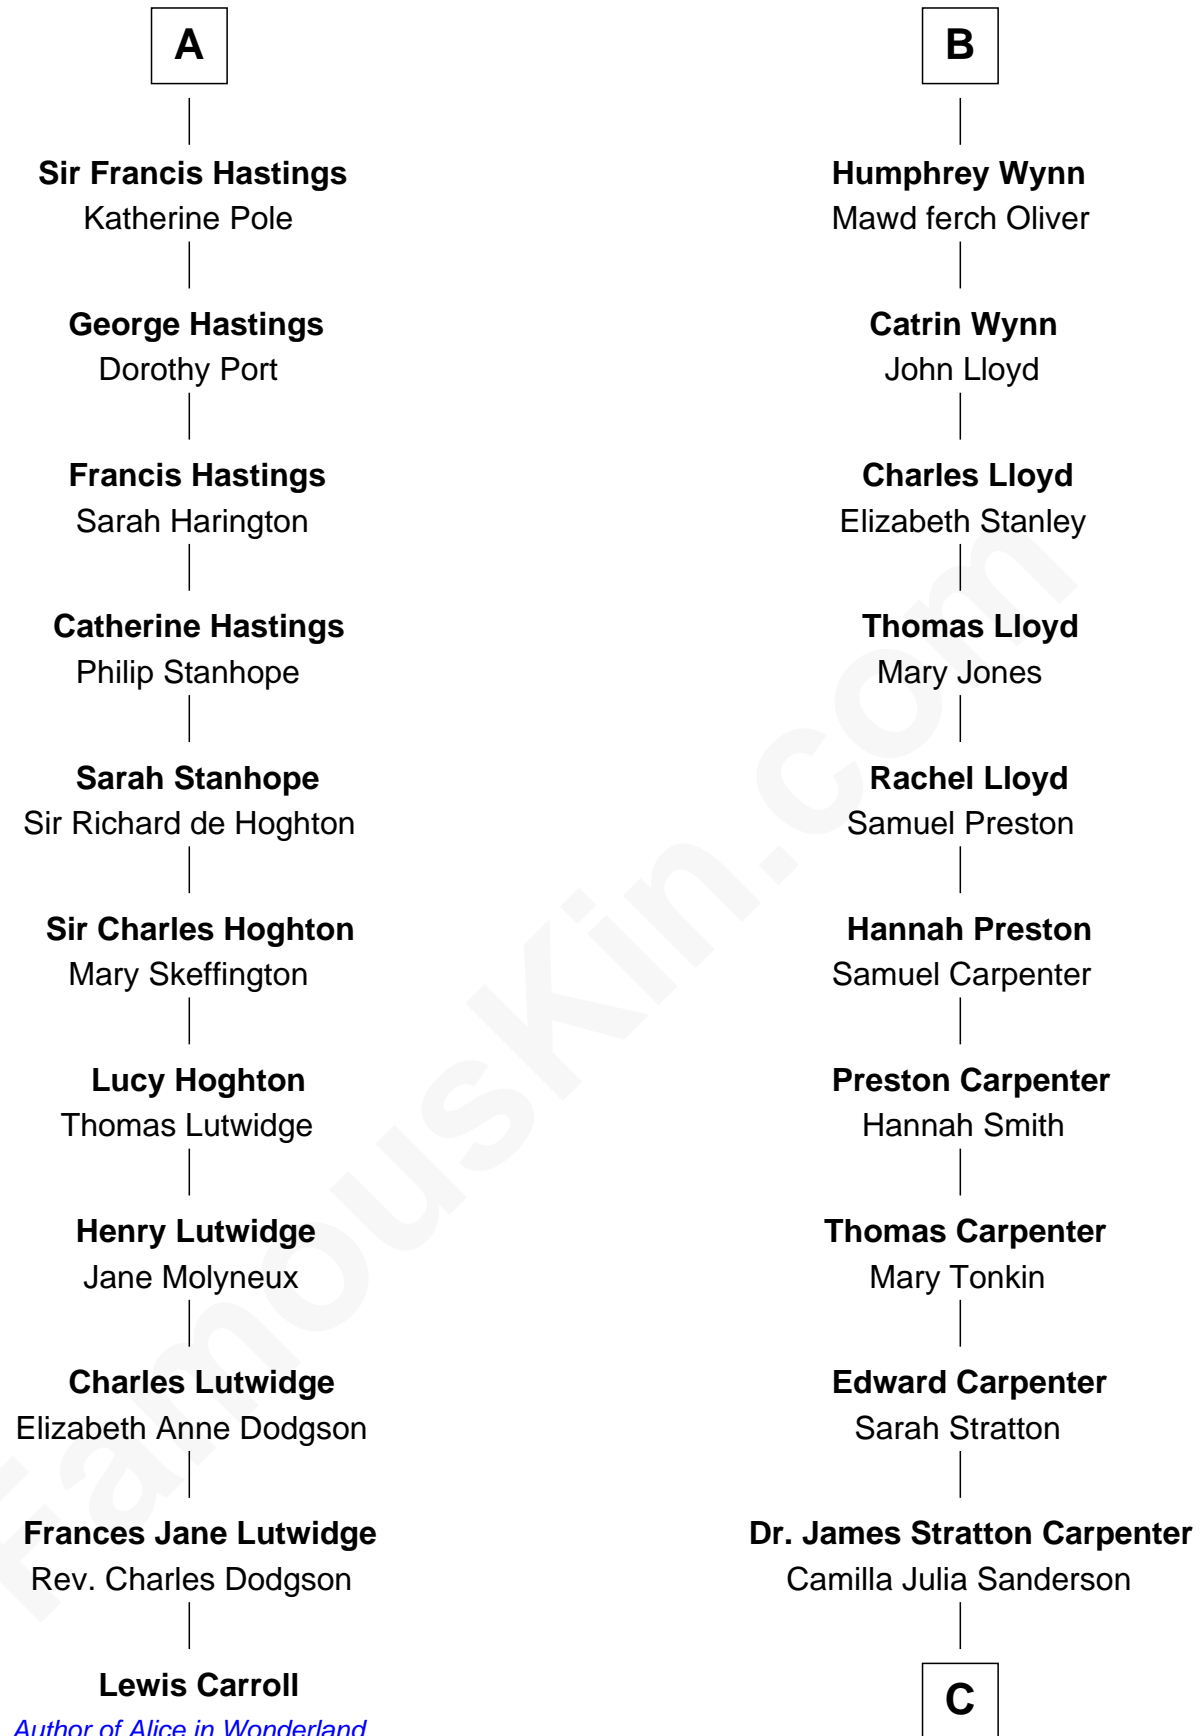

## Relationship Chart of

### Lewis Carroll

*Author of Alice in Wonderland*

17th cousin 4 times removed of

**Mary Chapin Carpenter**  
*Singer and Songwriter*

**C**

**Dr. John Thomas Carpenter**

Eliza Adelaide Hill

**Dr. James Stratton Carpenter**