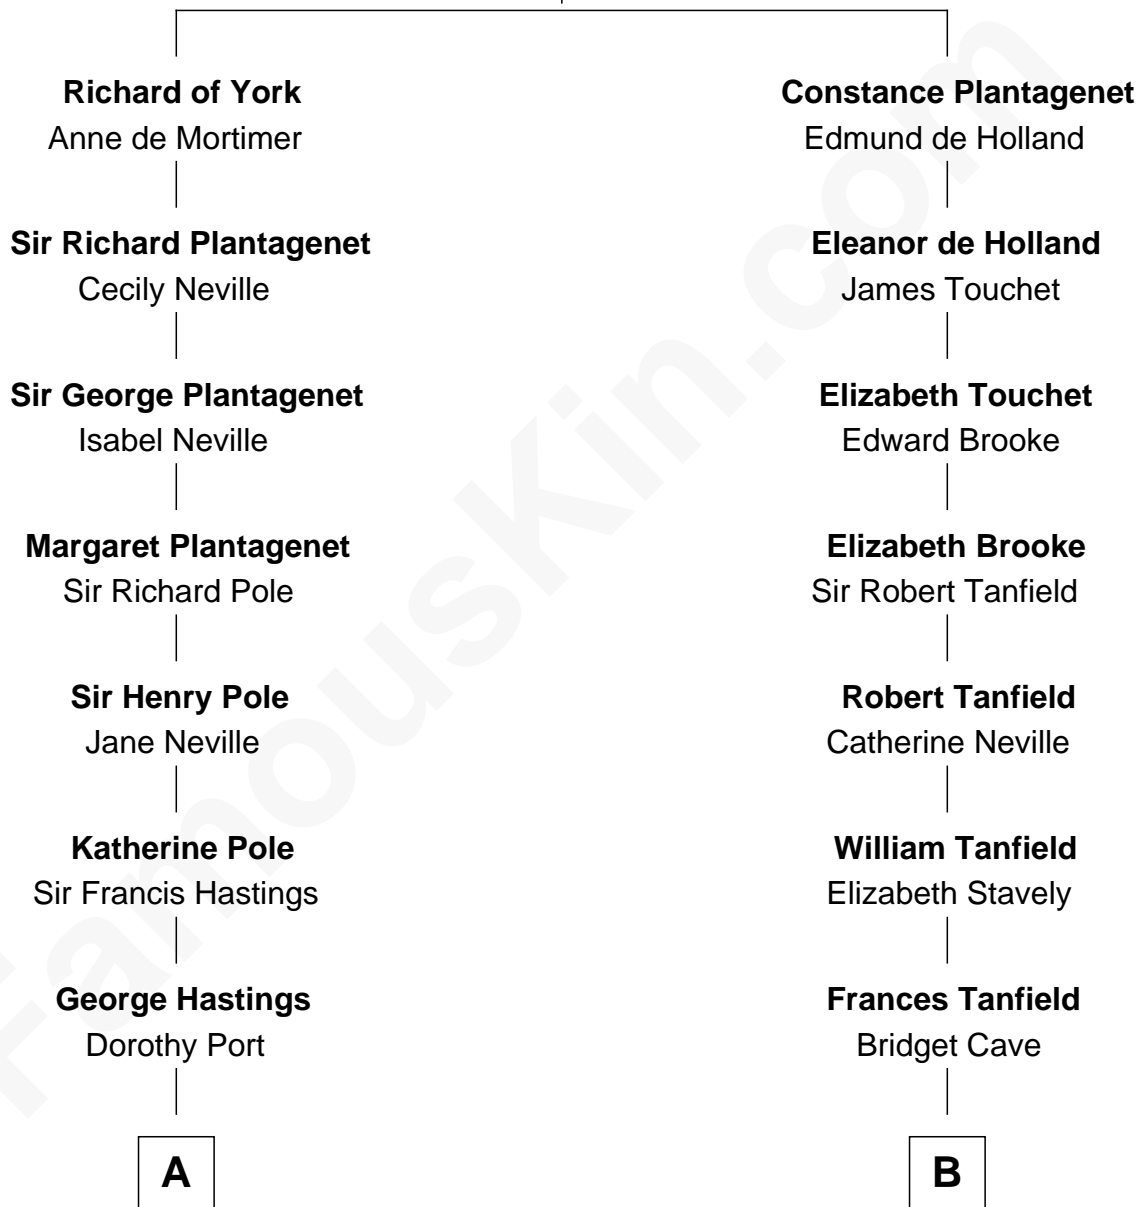

FamousKin.com

Relationship Chart of

Lewis Carroll

Author of Alice in Wonderland

15th cousin 6 times removed of

Mary Chapin Carpenter

Singer and Songwriter

Edmund of Langley
Isabella of Castile

C

Eliza Marshall

Harrison Robertson

Harrison Robertson

Mary L. Vawter

Harrison Marshall Robertson

Mary MacKenzie

Mary Bowie Robertson