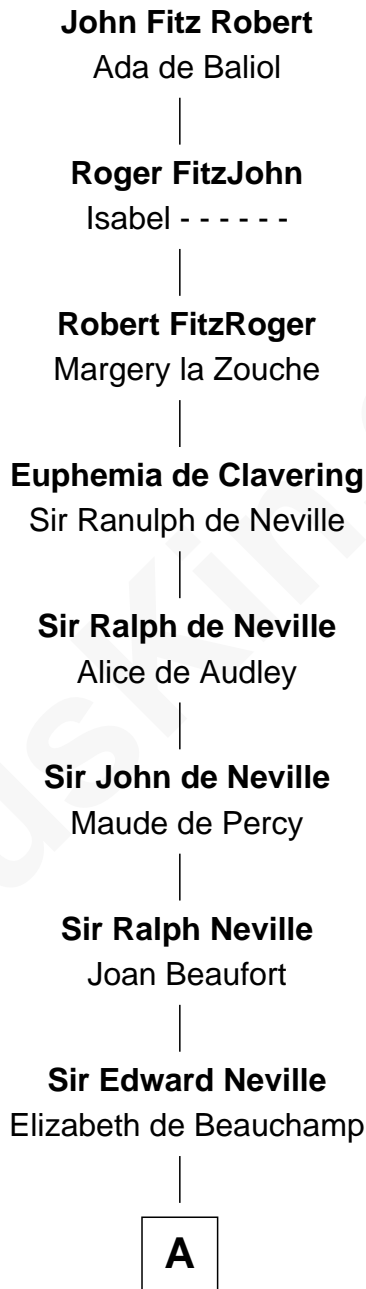

# FamousKin.com Relationship Chart of

**Lewis Carroll**

*Author of Alice in Wonderland*

18th Great-grandson of

**John Fitz Robert**

*Magna Carta Surety*

**A**

—  
**Sir George Neville**

Margaret Fenne

—  
**Jane Neville**

Sir Henry Pole

—  
**Katherine Pole**

Sir Francis Hastings

—  
**George Hastings**

Dorothy Port

—  
**Francis Hastings**

Sarah Harington

—  
**Catherine Hastings**

Philip Stanhope

—  
**Sarah Stanhope**

Sir Richard de Hoghton

—  
**Sir Charles Hoghton**

Mary Skeffington

—  
**Lucy Hoghton**