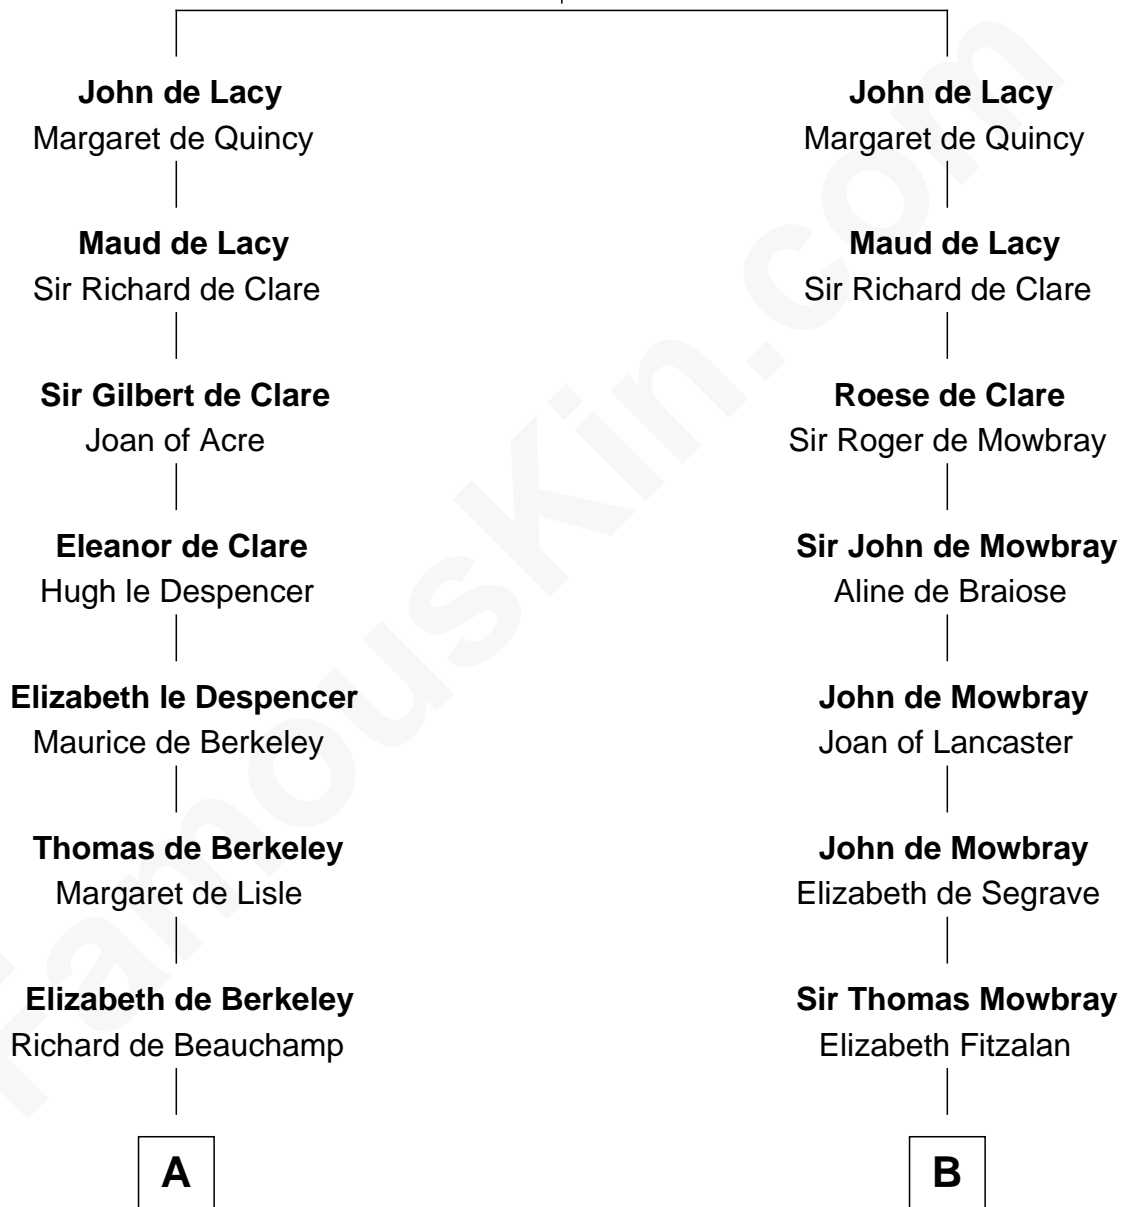

## Relationship Chart of

### Lewis Carroll

*Author of Alice in Wonderland*

20th cousin 1 time removed of

### John Marshall

*4th Chief Justice of the U.S. Supreme Court*

**Roger de Lacy**  
Maud de Clere

**C**

**Lucy Hoghton**  
Thomas Lutwidge

**Henry Lutwidge**  
Jane Molyneux

**Charles Lutwidge**  
Elizabeth Anne Dodgson