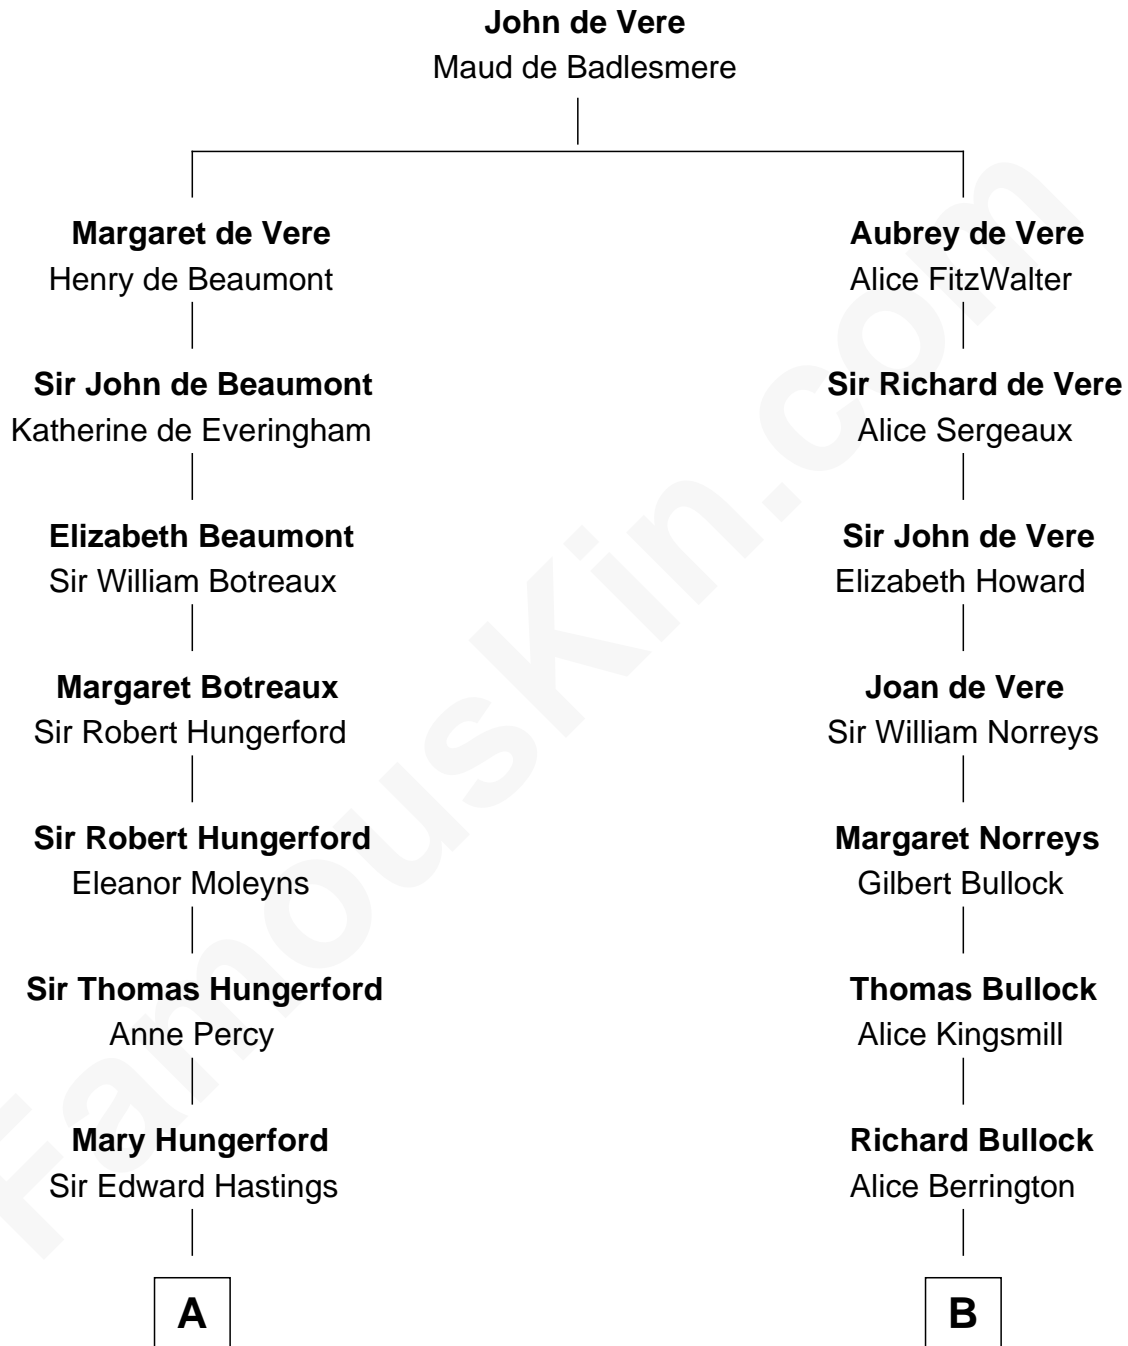

FamousKin.com

Relationship Chart of

Lewis Carroll

Author of Alice in Wonderland

18th cousin 3 times removed of

Mike Love

Co-Founder of The Beach Boys

C

Frances Jane Lutwidge

Rev. Charles Dodgson

Lewis Carroll

Author of Alice in Wonderland

D

George Washington Wilson

Mary Bailey

William Henry Wilson