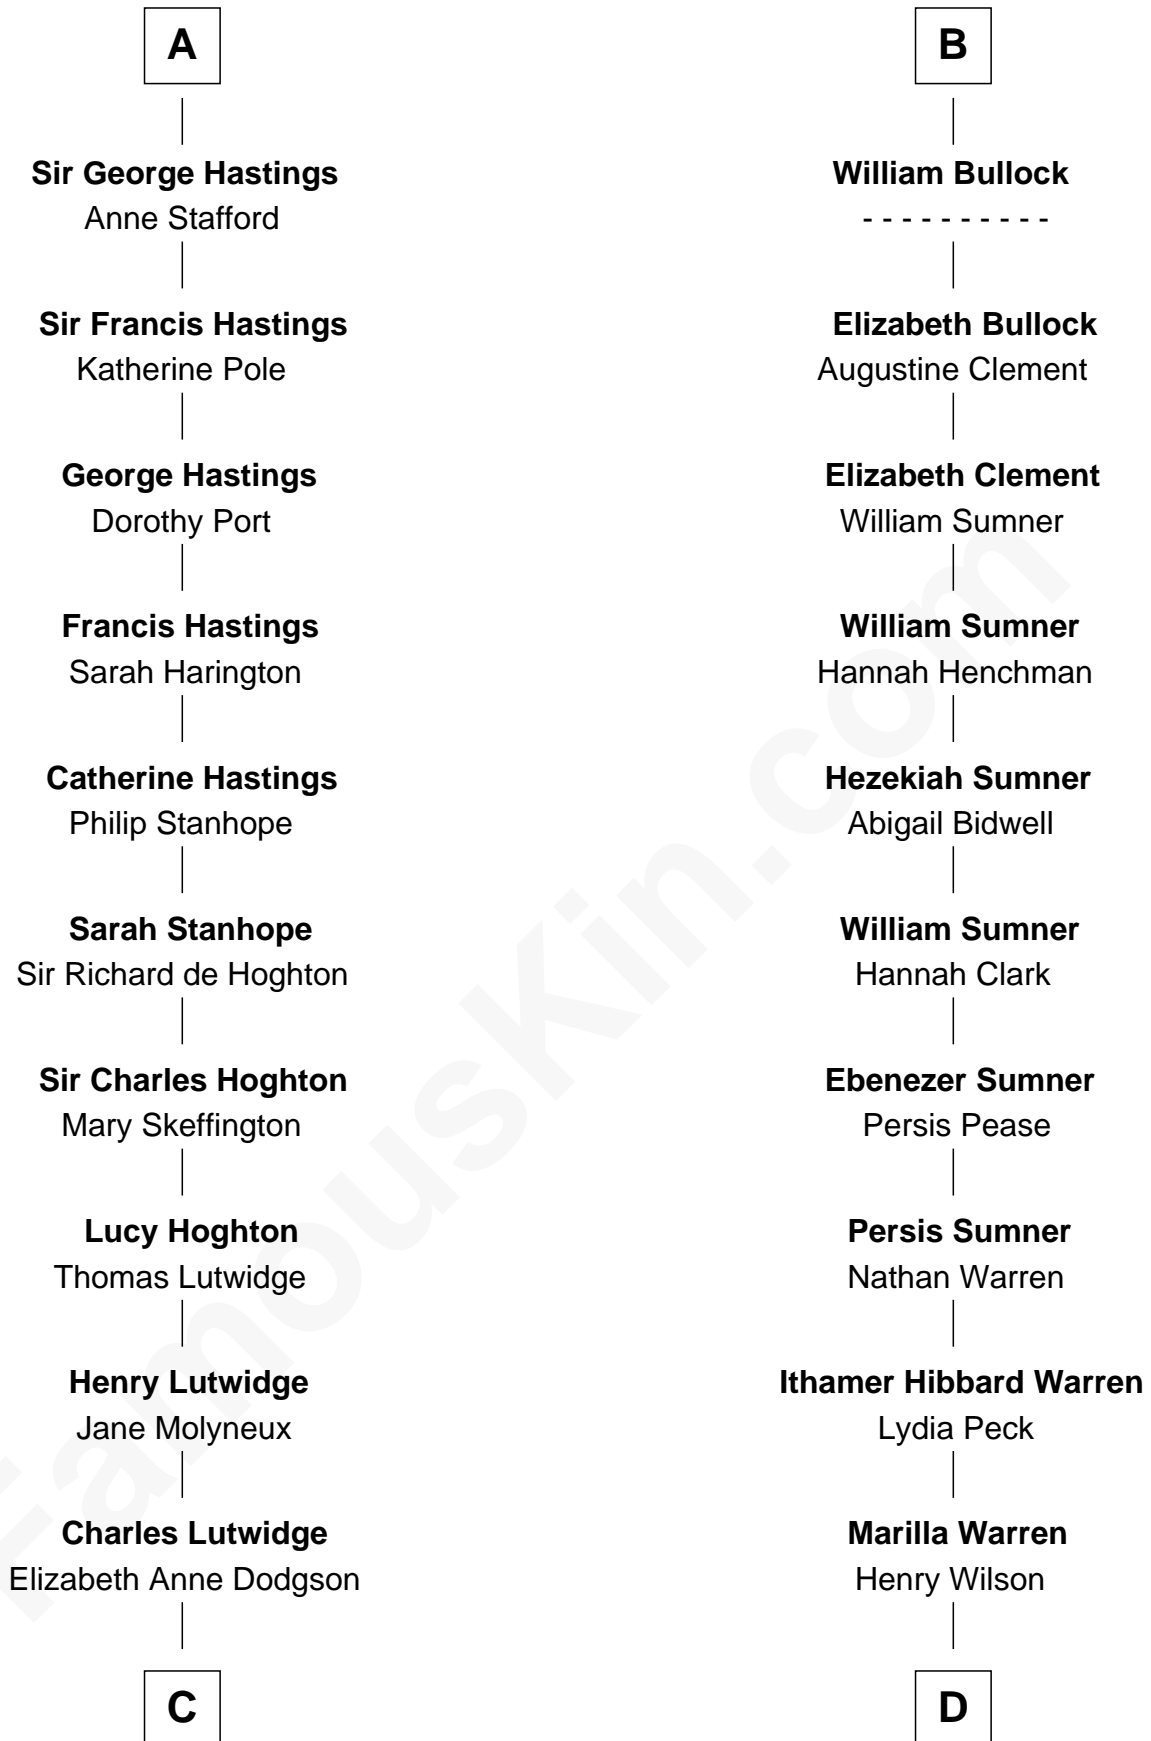

FamousKin.com

Relationship Chart of

Lewis Carroll

Author of Alice in Wonderland

18th cousin 3 times removed of

Mike Love

Co-Founder of The Beach Boys

C

Frances Jane Lutwidge

Rev. Charles Dodgson

Lewis Carroll

Author of Alice in Wonderland

D

George Washington Wilson

Mary Bailey

William Henry Wilson