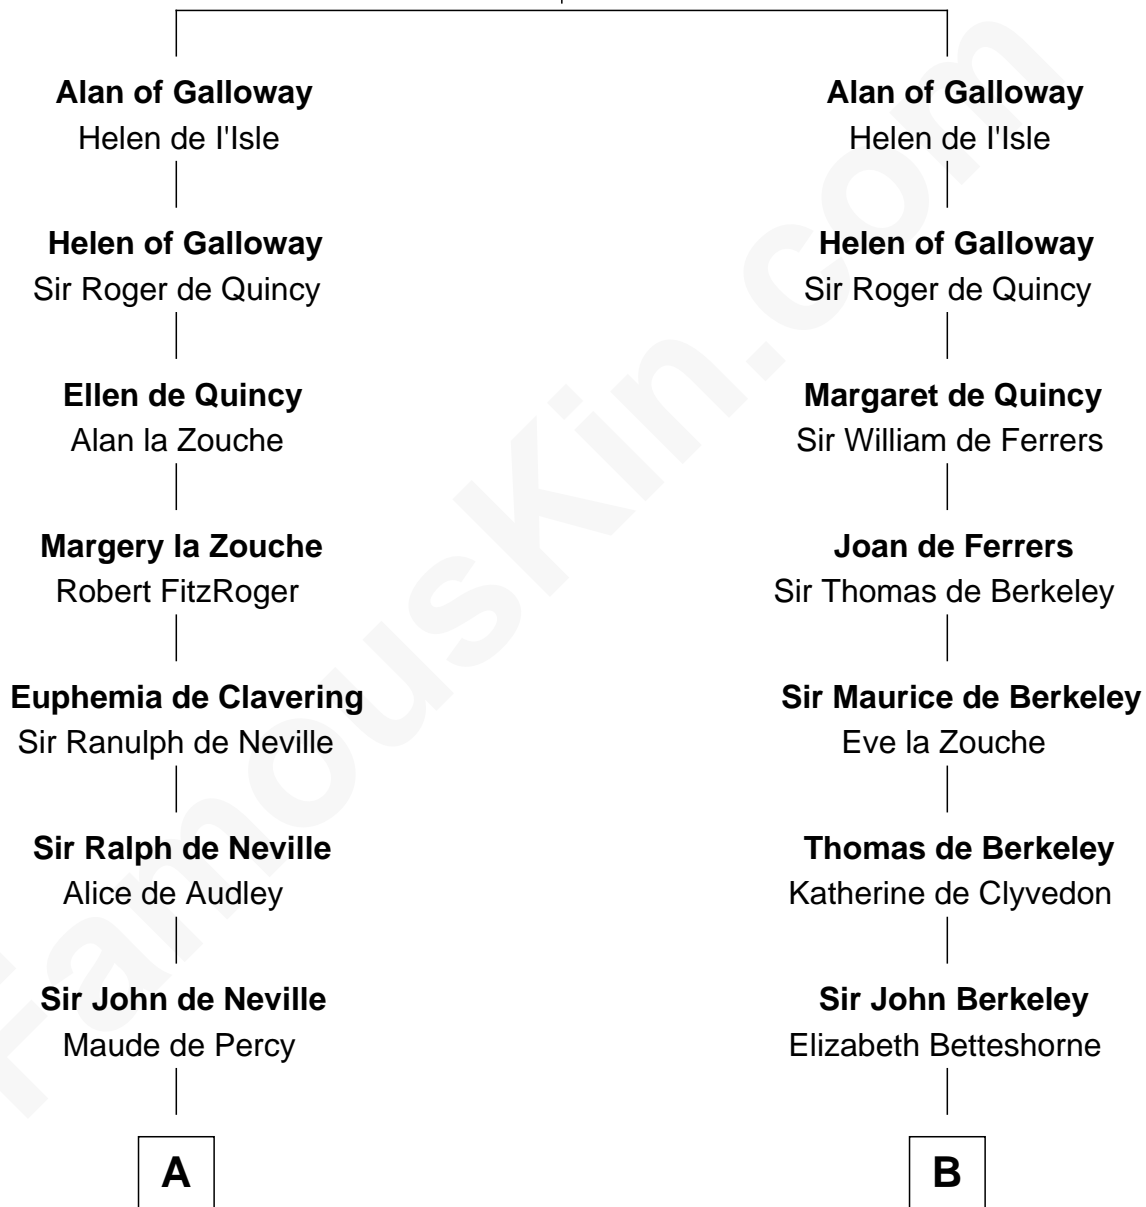

FamousKin.com

Relationship Chart of

Lewis Carroll

Author of Alice in Wonderland

21st cousin of

Oliver Wendell Holmes, Jr.

U.S. Supreme Court Justice

Roland of Galloway

Helena de Morville

C

Lucy Hoghton
Thomas Lutwidge

Henry Lutwidge
Jane Molyneux

Charles Lutwidge
Elizabeth Anne Dodgson

Frances Jane Lutwidge
Rev. Charles Dodgson

Lewis Carroll
Author of Alice in Wonderland

D