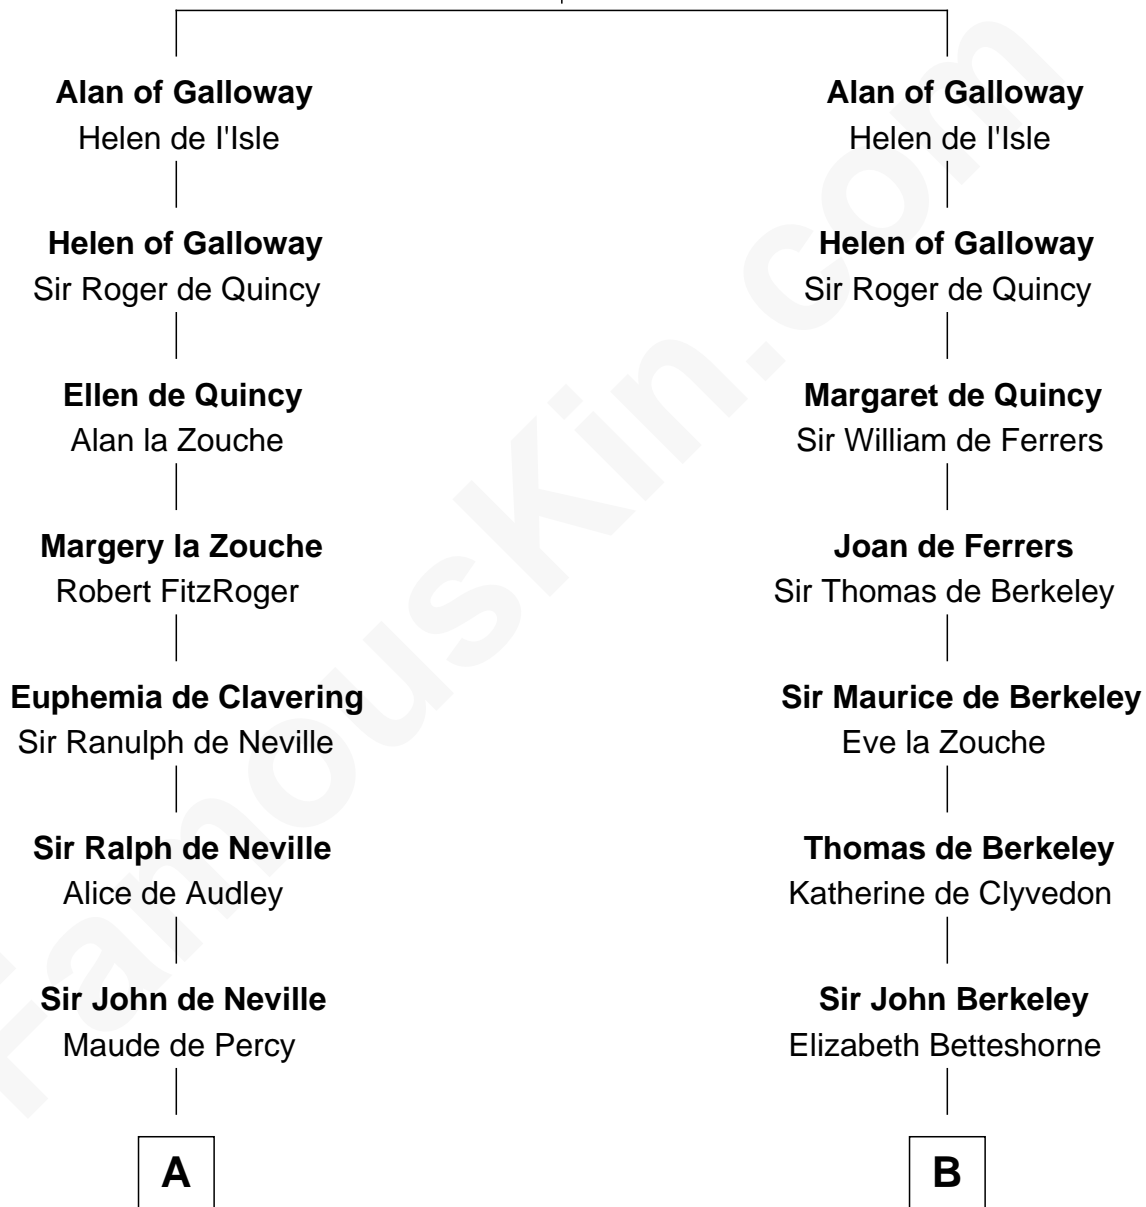

FamousKin.com

Relationship Chart of Lewis Carroll

Author of Alice in Wonderland

20th cousin 1 time removed of

Oliver Wendell Holmes, Sr.

American "Fireside" Poet

Roland of Galloway

Helena de Morville

C

Lucy Hoghton
Thomas Lutwidge

Henry Lutwidge
Jane Molyneux

Charles Lutwidge
Elizabeth Anne Dodgson

Frances Jane Lutwidge
Rev. Charles Dodgson

Lewis Carroll
Author of Alice in Wonderland

D

Sarah Oliver
Jacob Wendell