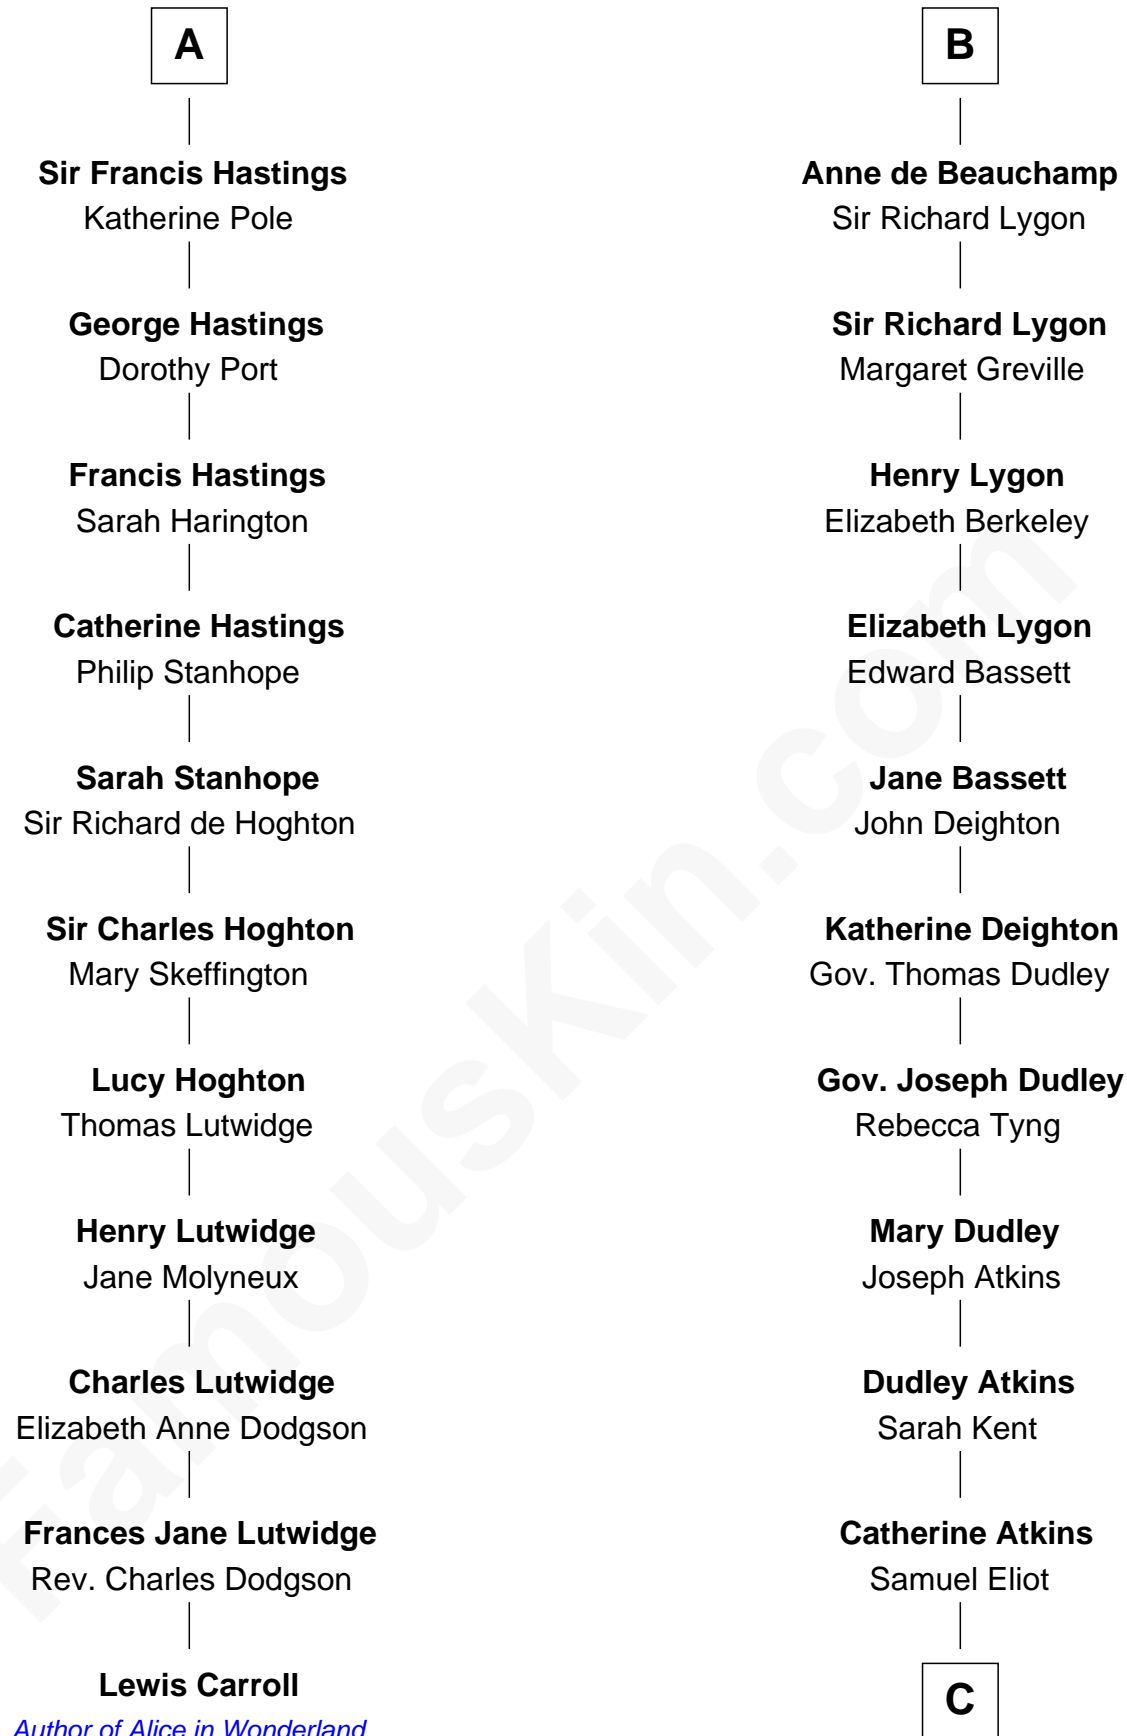

## Relationship Chart of

### Lewis Carroll

*Author of Alice in Wonderland*

17th cousin 4 times removed of

### Endicott Peabody

*62nd Governor of Massachusetts*

**C**

—  
**Mary Harrison Eliot**

Edmund Dwight

—  
**Mary Eliot Dwight**

Dr. Samuel Parkman

—  
**Henry Parkman**