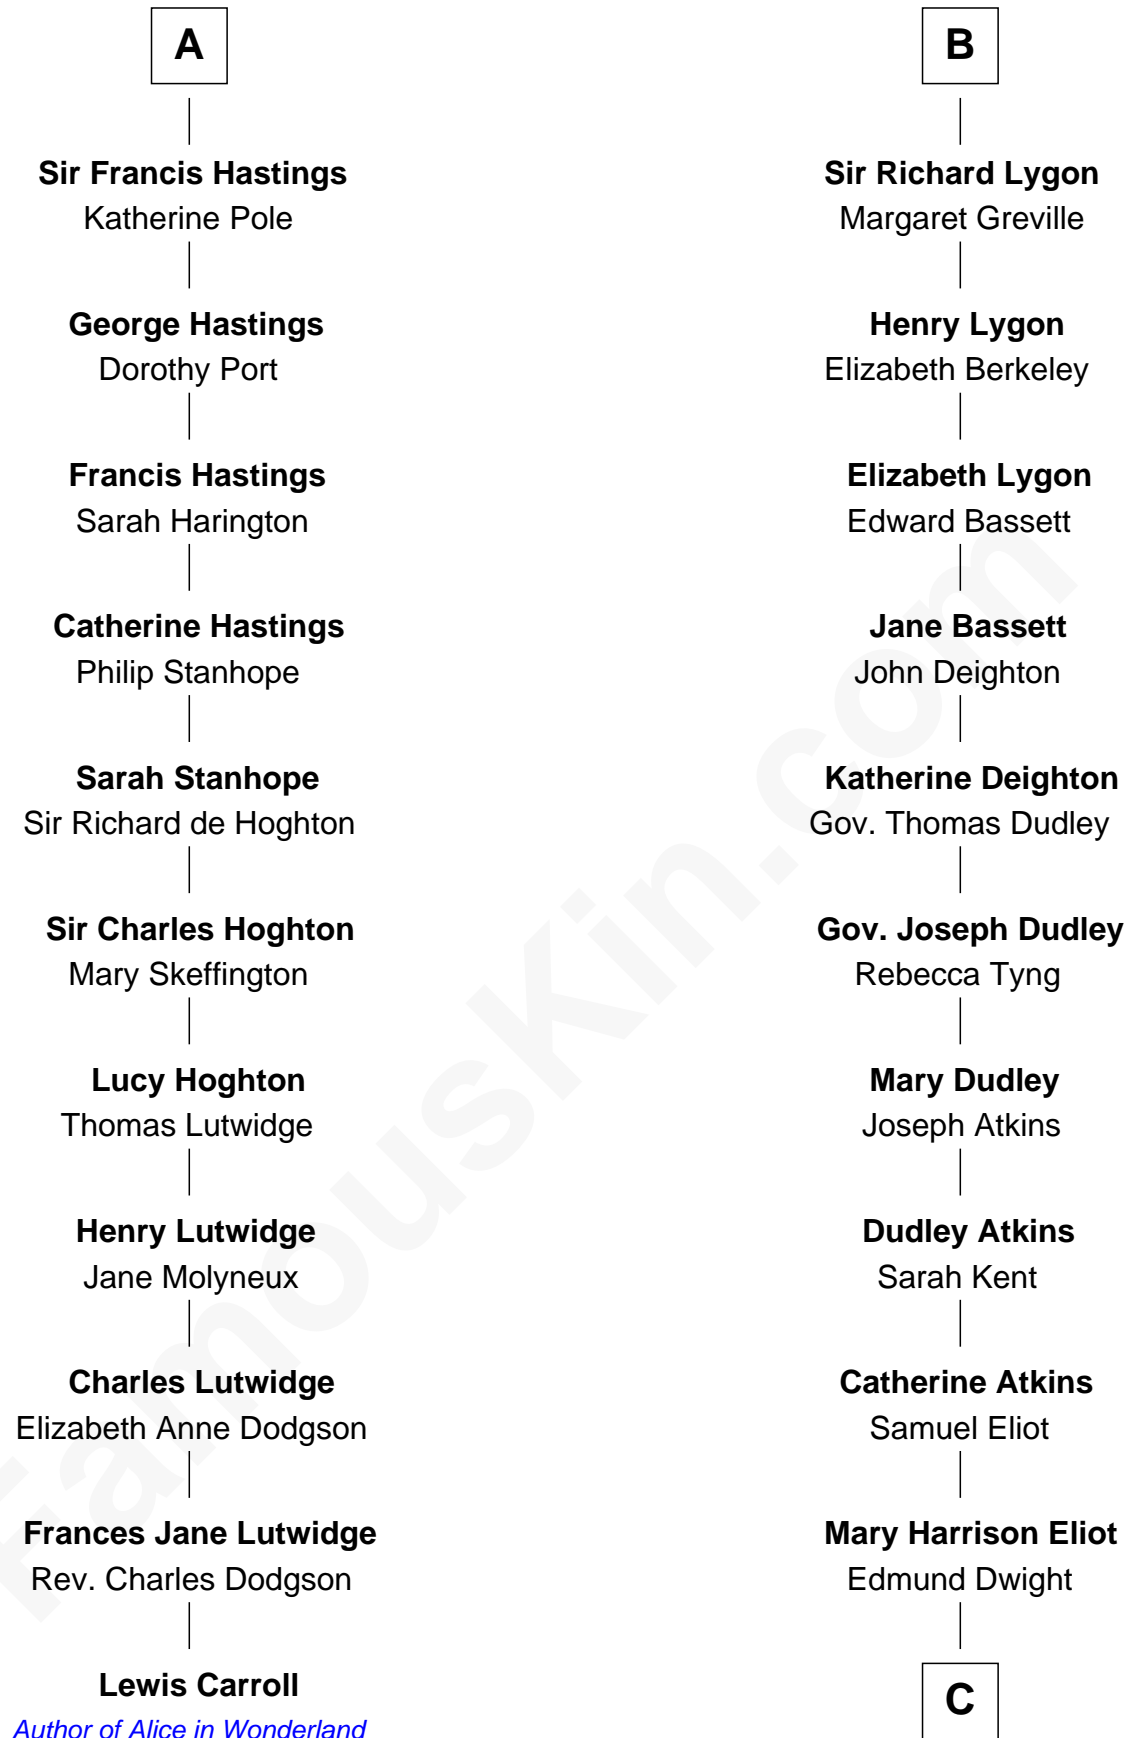

FamousKin.com

Relationship Chart of Lewis Carroll

Author of Alice in Wonderland

17th cousin 3 times removed of

Endicott Peabody

62nd Governor of Massachusetts

C

—
Mary Eliot Dwight
Dr. Samuel Parkman

—
Henry Parkman
Mary Frances Parker

—
Mary Elizabeth Parkman
Rt. Rev. Malcolm Endicott Peabody

—
Endicott Peabody
62nd Governor of Massachusetts