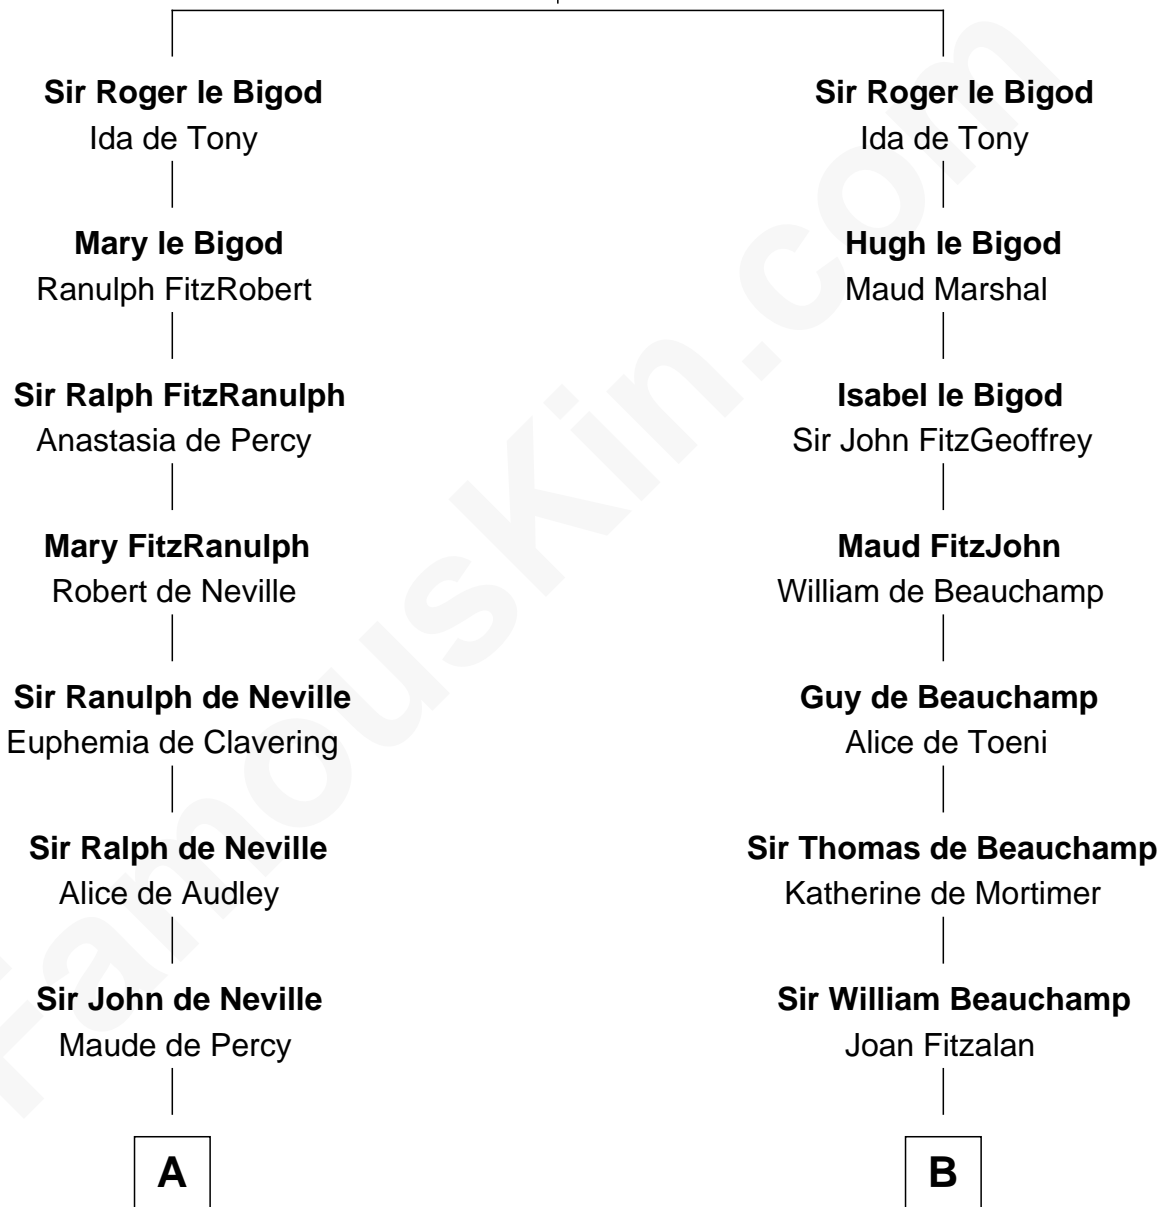

FamousKin.com Relationship Chart of

Lewis Carroll

Author of Alice in Wonderland

21st cousin of

James Russell Lowell

American "Fireside" Poet

Roger Bigod
Juliana de Vere

C

Lucy Hoghton
Thomas Lutwidge

Henry Lutwidge
Jane Molyneux

Charles Lutwidge
Elizabeth Anne Dodgson

Frances Jane Lutwidge
Rev. Charles Dodgson

Lewis Carroll
Author of Alice in Wonderland

D

Rebecca Chambers
Daniel Russell