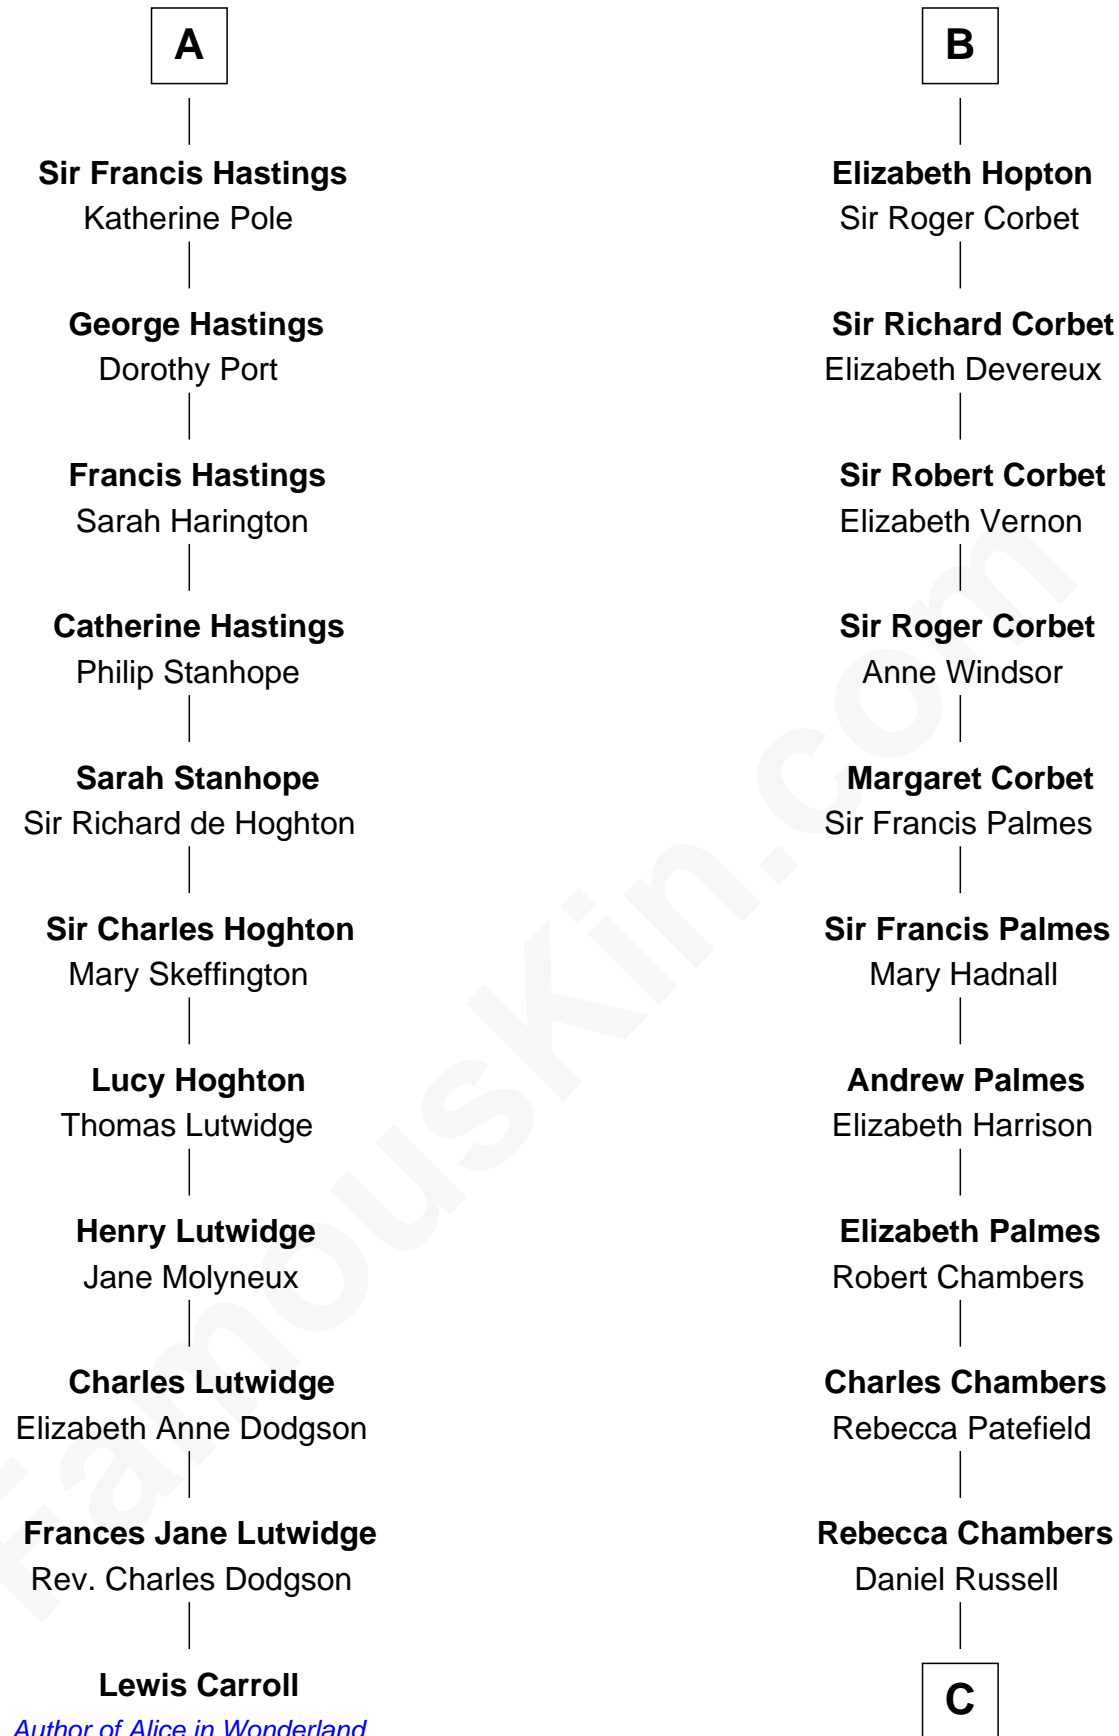

### Lewis Carroll

*Author of Alice in Wonderland*

17th cousin 3 times removed of

### James Russell Lowell

*American "Fireside" Poet*

**John de Botetourte**

Maud FitzThomas

**C**

**James Russell**  
Katharine Graves

**Rebecca Russell**  
John Lowell

**Rev. Charles Lowell**  
Harriet Brackett Spence

**James Russell Lowell**  
*American "Fireside" Poet*