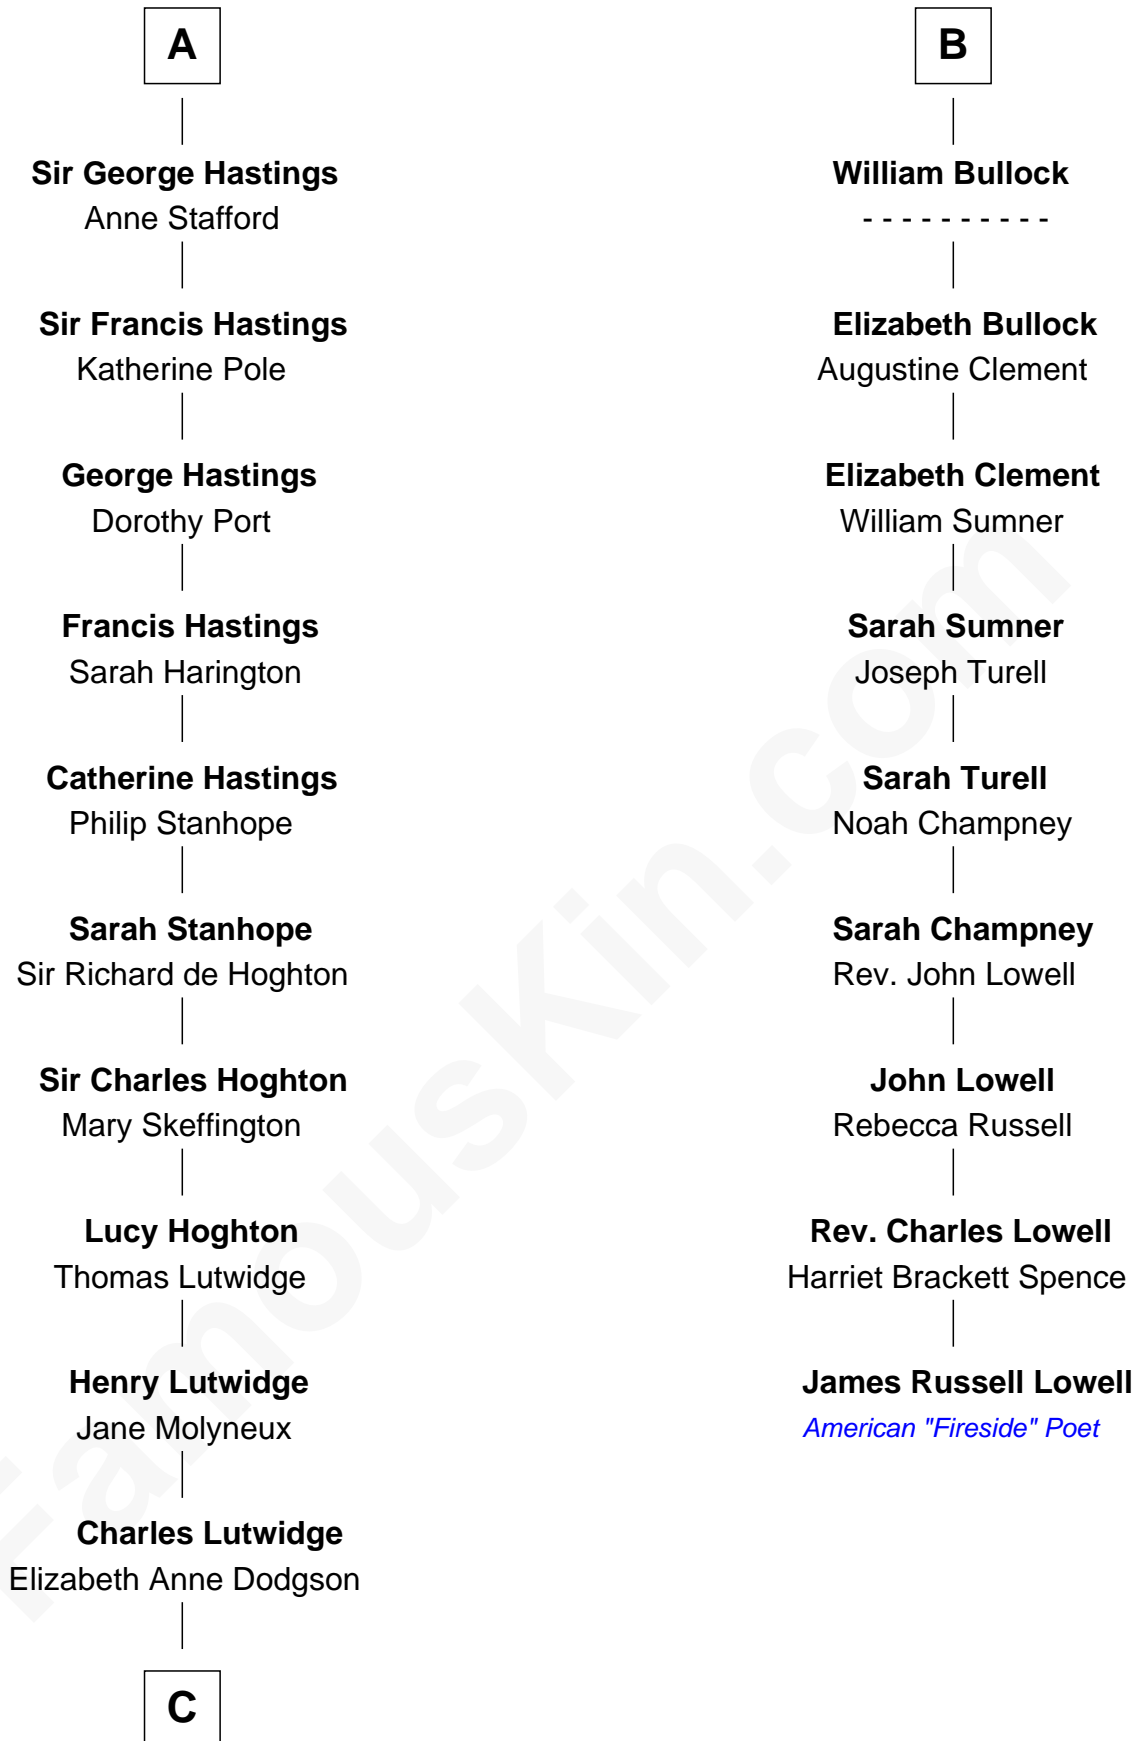

FamousKin.com

Relationship Chart of

Lewis Carroll

Author of Alice in Wonderland

15th cousin 3 times removed of

James Russell Lowell

American "Fireside" Poet

C

—
Frances Jane Lutwidge

Rev. Charles Dodgson

—
Lewis Carroll

Author of Alice in Wonderland

FamousKin.com