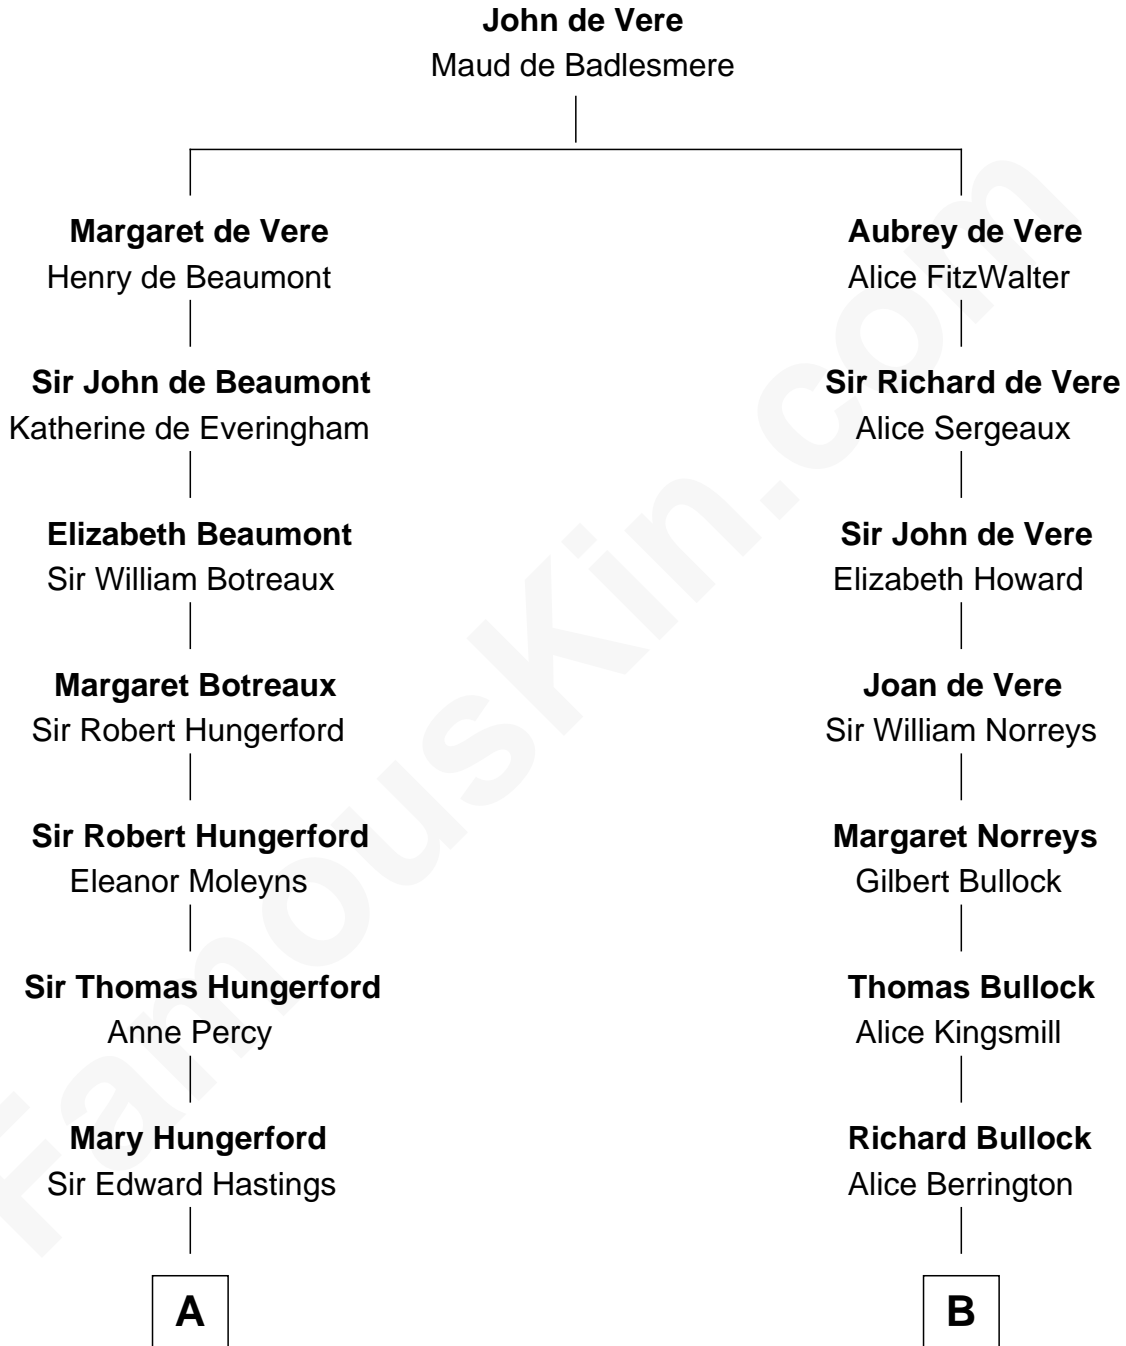

FamousKin.com

Relationship Chart of

Lewis Carroll

Author of Alice in Wonderland

15th cousin 3 times removed of

James Russell Lowell

American "Fireside" Poet

C

—
Frances Jane Lutwidge

Rev. Charles Dodgson

—
Lewis Carroll

Author of Alice in Wonderland

FamousKin.com