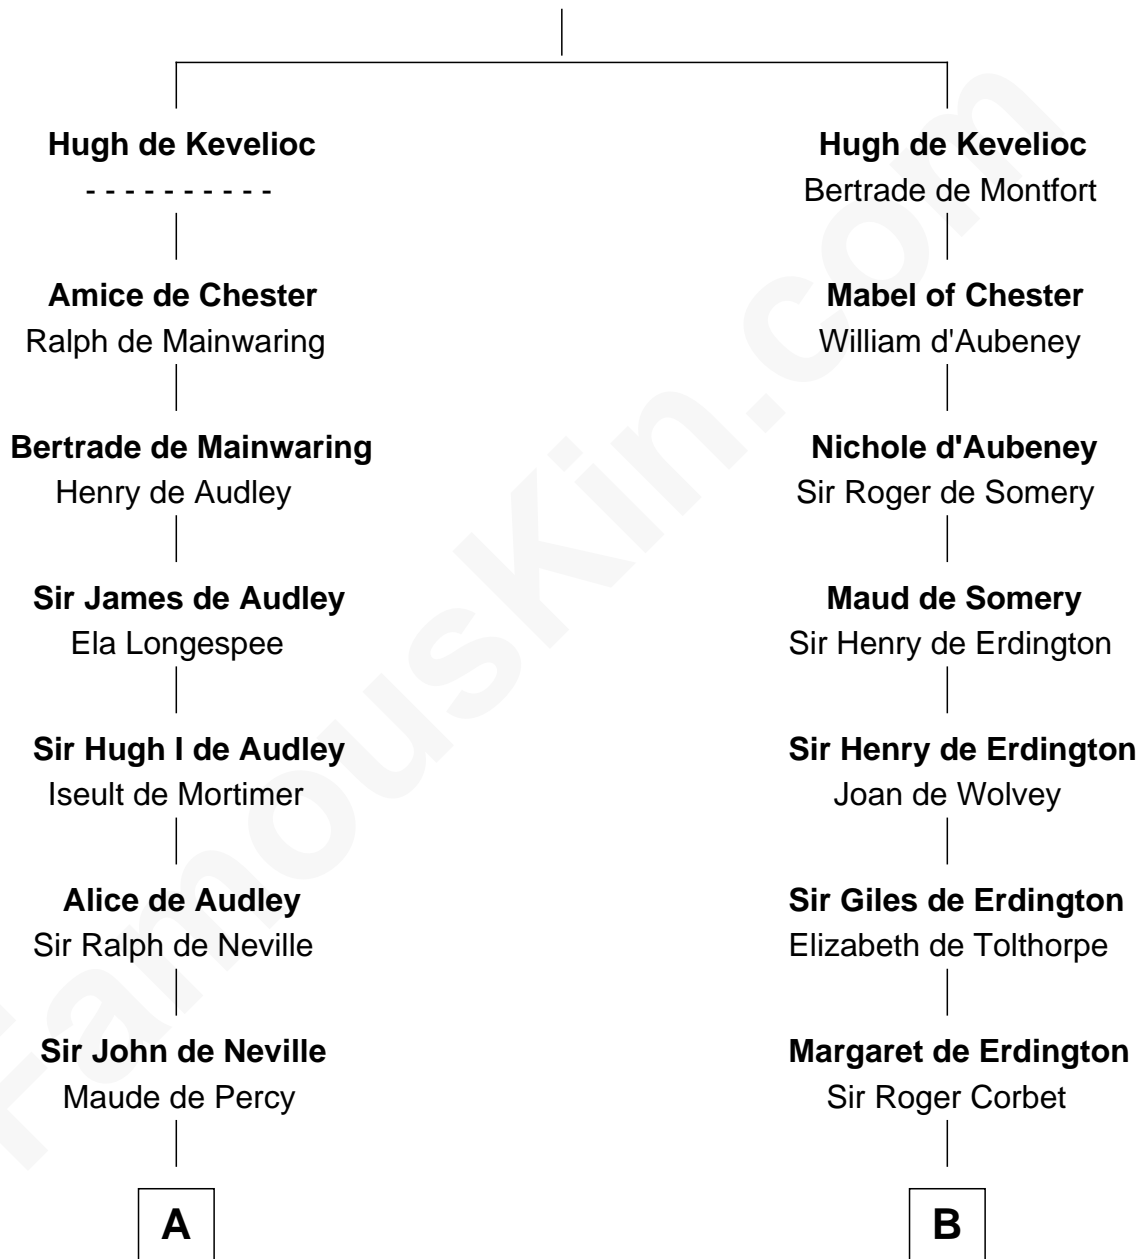

FamousKin.com Relationship Chart of

Lewis Carroll

Author of Alice in Wonderland

21st cousin of

James Russell Lowell

American "Fireside" Poet

Sir Ranulf de Gernons

Maud of Gloucester

C

Lucy Hoghton
Thomas Lutwidge

Henry Lutwidge
Jane Molyneux

Charles Lutwidge
Elizabeth Anne Dodgson

Frances Jane Lutwidge
Rev. Charles Dodgson

Lewis Carroll
Author of Alice in Wonderland

D

Rebecca Chambers
Daniel Russell