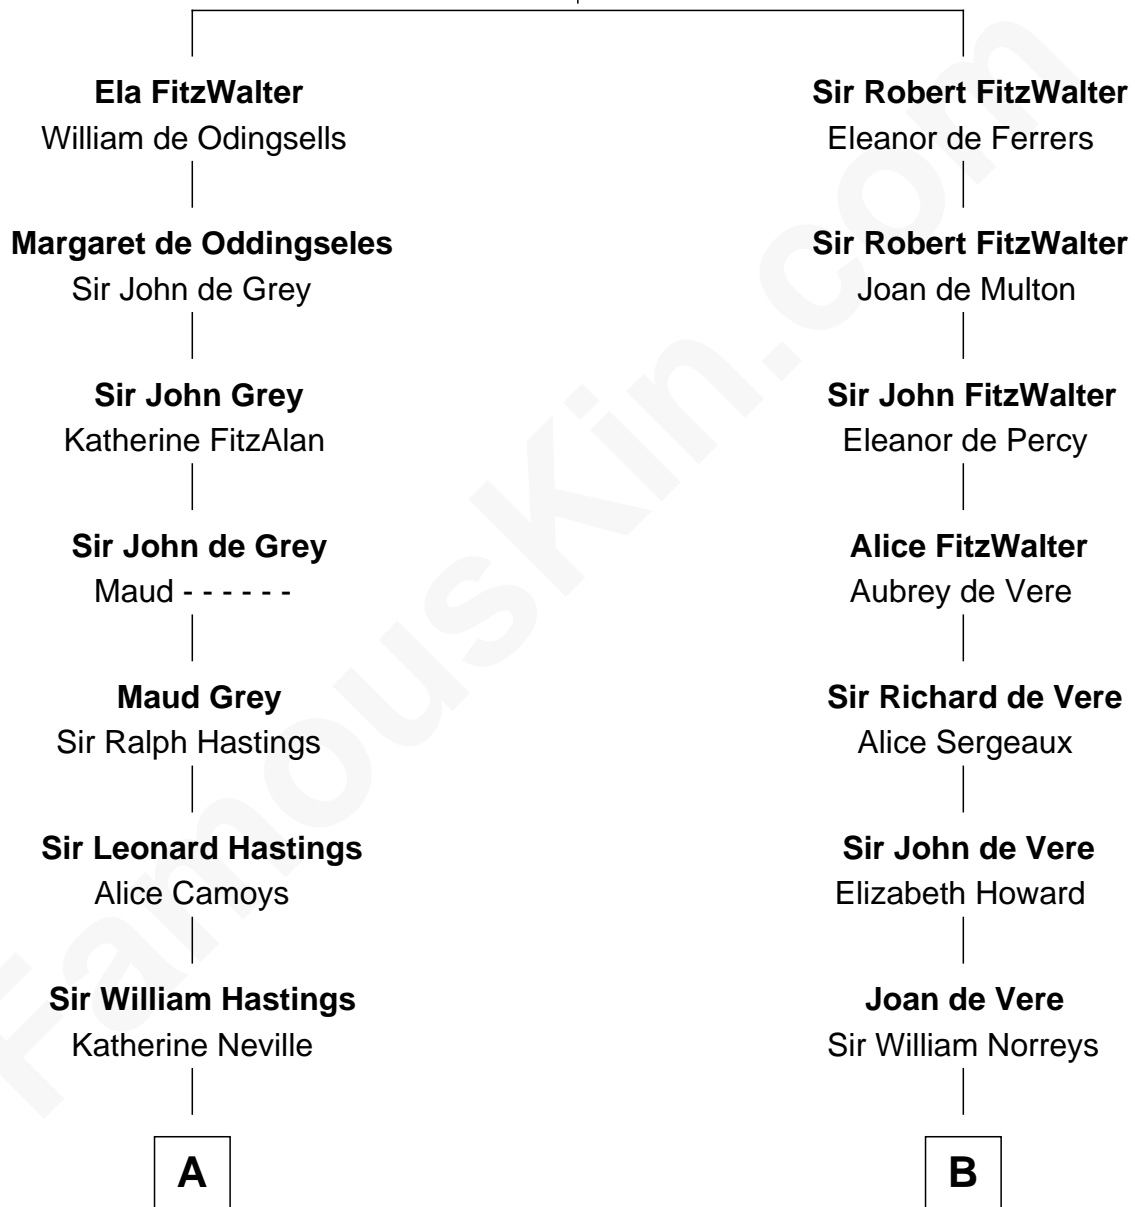

FamousKin.com

Relationship Chart of

Lewis Carroll

Author of Alice in Wonderland

18th cousin 1 time removed of

James Russell Lowell

American "Fireside" Poet

Sir Walter FitzRobert

Ida Longespee

C

Charles Lutwidge
Elizabeth Anne Dodgson

Frances Jane Lutwidge
Rev. Charles Dodgson

Lewis Carroll
Author of Alice in Wonderland

D

Rev. Charles Lowell
Harriet Brackett Spence

James Russell Lowell
American "Fireside" Poet