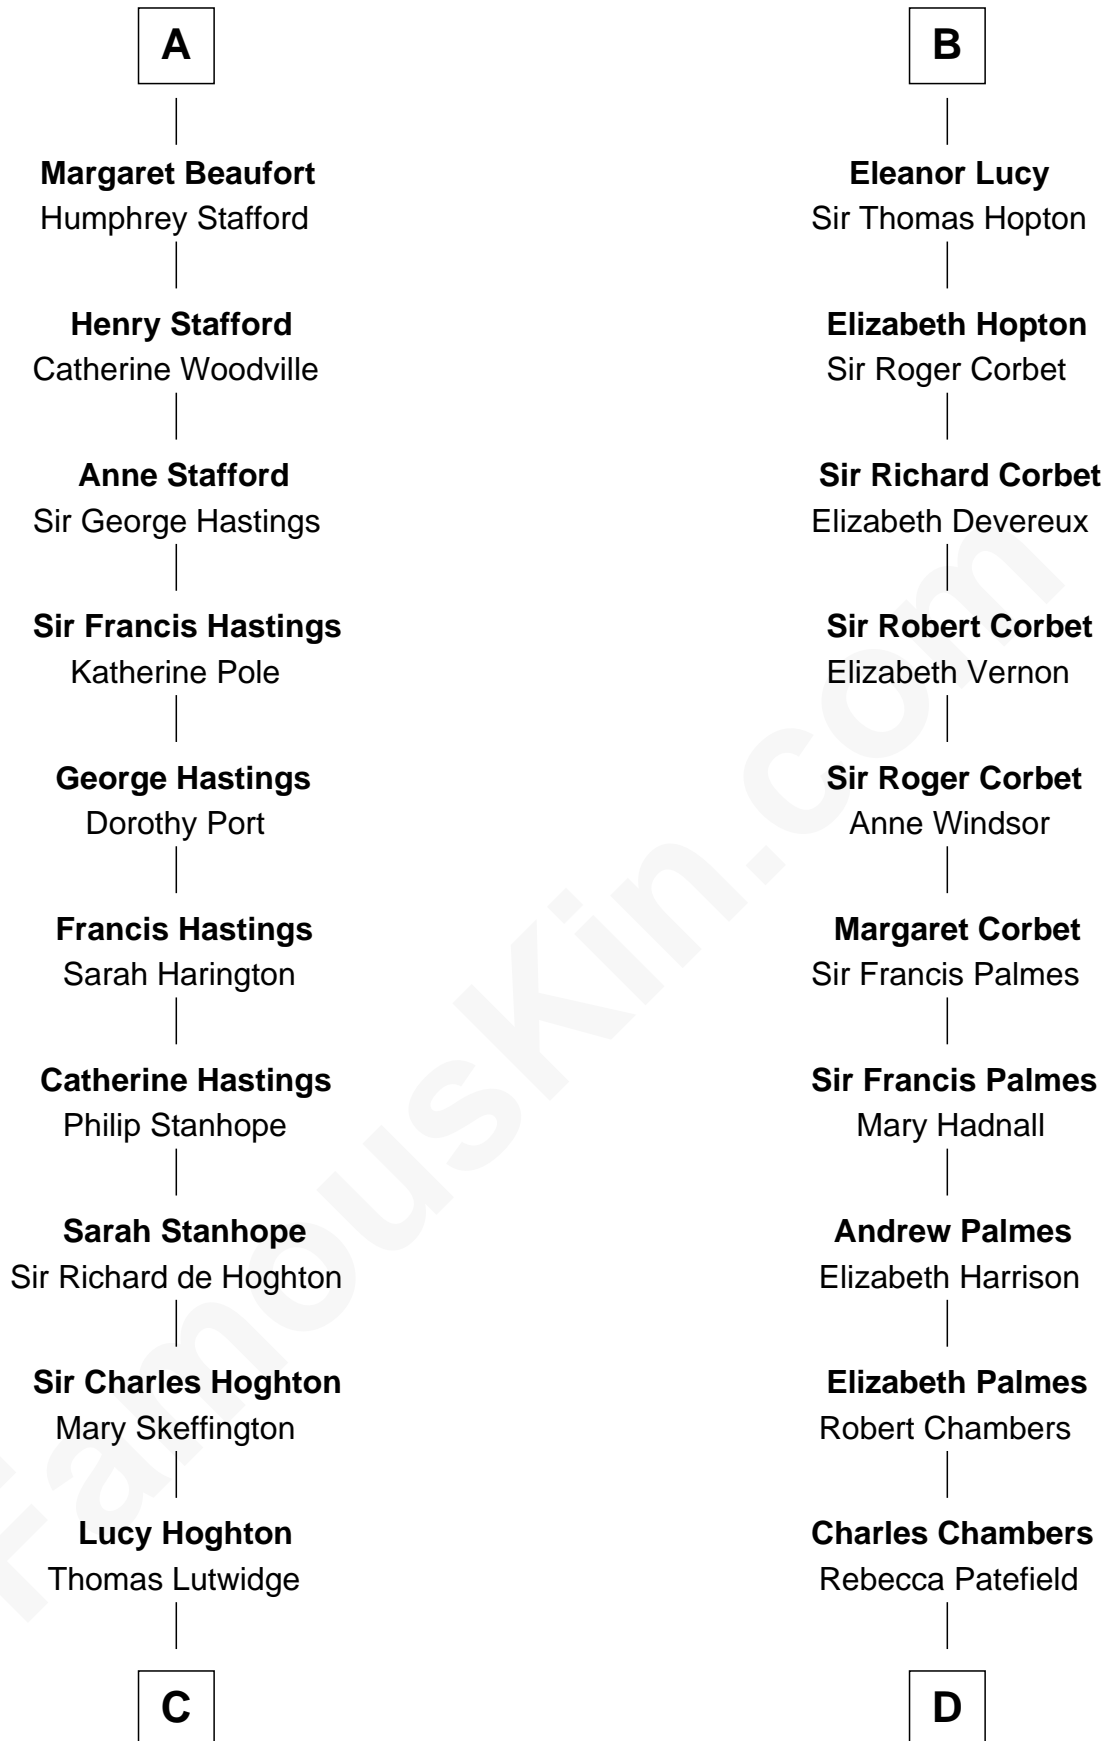

FamousKin.com

Relationship Chart of

Lewis Carroll

Author of Alice in Wonderland

20th cousin 1 time removed of

James Russell Lowell

American "Fireside" Poet

Sir William de Cantilupe

Eve de Braiose

C

Henry Lutwidge

Jane Molyneux

Charles Lutwidge

Elizabeth Anne Dodgson

Frances Jane Lutwidge

Rev. Charles Dodgson